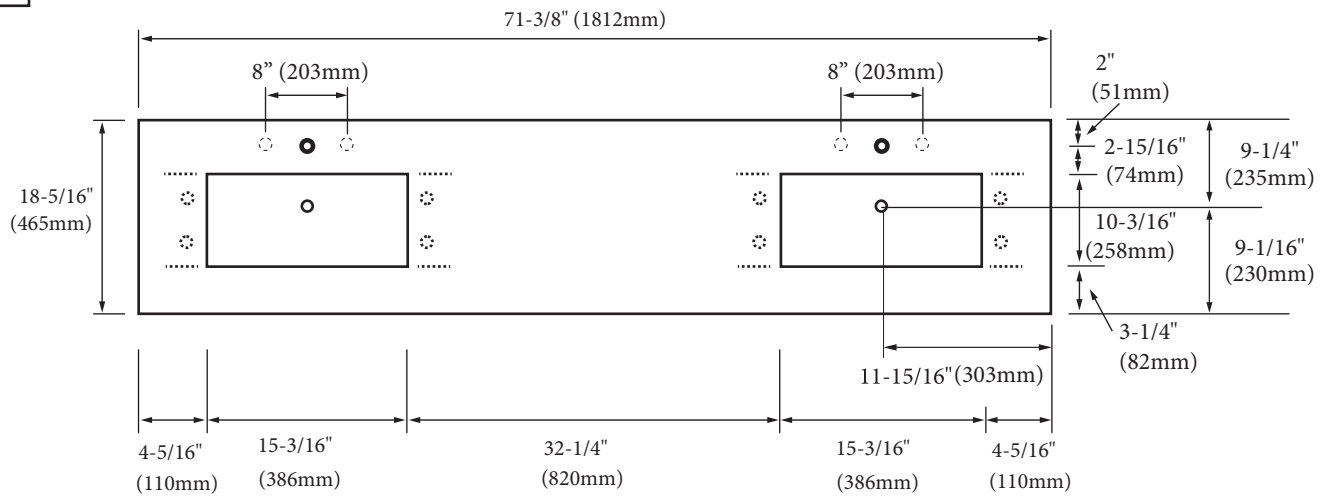

- QSA1812-72-210-XX - (Shown)
- QSA1812-72-230-XX - (8" OC)

Quartzstone Countertop – 72" Double

Specification & Installation Guide

FEATURES

- Design: Quartzstone Countertop
- Material: Quartz composite.
- Dimension: 71-3/8" (1812 mm)L x 18-5/16" (465 mm)W x 3/4" (20 mm)H
- Two basins cut-out for Madeli under mount sink CB-1813.
- Faucet hole(s): Single or 8" widespread.
- Backsplash is not included.
- Packaging Dimensions: 75" (1905 mm) x 21" (534 mm) x 4" (102 mm)
- Gross Weight: 105 lbs (48 kg)

TOP VIEW

UNDER SIDE VIEW (CLIP POSITIONS)

For clarification, please contact Madeli Customer Care at (800)-819-6988 or (305)-718-8817 Ext. 1

All dimensions are approximate and subject to standard tolerance. Specifications subject to change without prior notice.