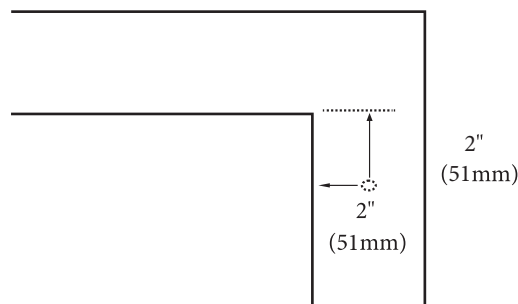

- QSA1812-72-210-XX - (Shown)
- QSA1812-72-230-XX - (8" OC)

Quartzstone Countertop – 72" Double

Specification & Installation Guide

FEATURES

- Design: Quartzstone Countertop
- Material: Quartz composite.
- Dimension: 71-3/8" (1812 mm)L x 18-5/16" (465 mm)W x 3/4" (20 mm)H
- Two basins cut-out for Madeli under mount sink CB-1813.
- Faucet hole(s): Single or 8" widespread.
- Backsplash is not included.
- Packaging Dimensions: 75" (1905 mm) x 21" (534 mm) x 4" (102 mm)
- Gross Weight: 105 lbs (48 kg)

TOP VIEW

UNDER SIDE VIEW (CLIP POSITIONS)

For clarification, please contact Madeli Customer Care at (800)-819-6988 or (305)-718-8817 Ext. 1

All dimensions are approximate and subject to standard tolerance. Specifications subject to change without prior notice.