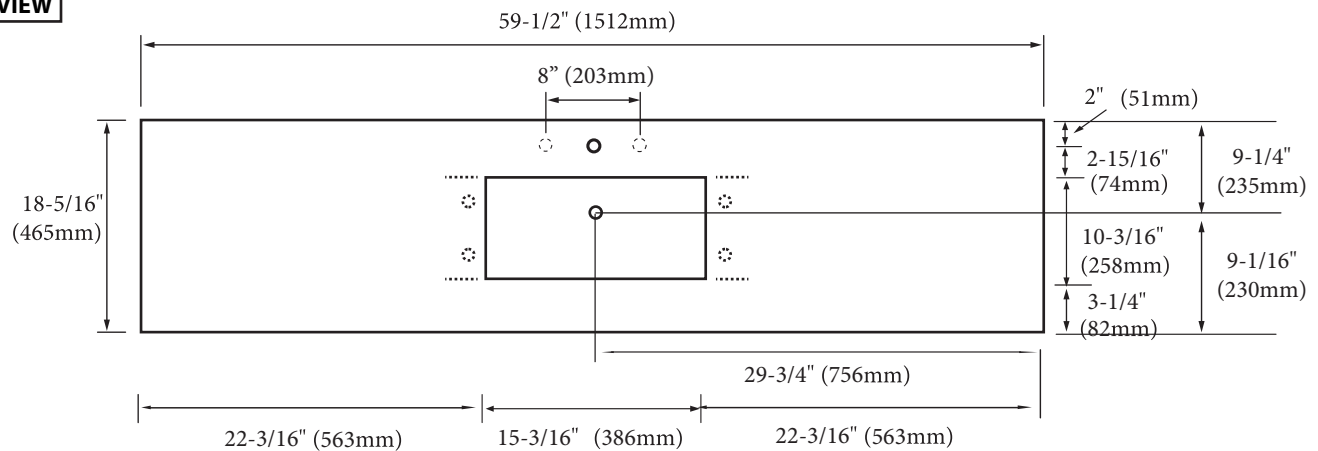

- QSA1812-60-110-XX - (Shown)
- QSA1812-60-130-XX - (8" OC)

Quartzstone Countertop – 60" Single

Specification & Installation Guide

FEATURES

- Design: Quartzstone Countertop
- Material: Quartz composite.
- Dimension: 59-1/2" (1512 mm)L x 18-5/16" (465 mm)W x 3/4" (20 mm)H
- Two basins cut-out for Madeli under mount sink CB-1813.
- Faucet hole(s): Single or 8" widespread.
- Backsplash is not included.
- Packaging Dimensions: 63" (1600 mm) x 21" (534 mm) x 4" (102 mm)
- Gross Weight: 82 lbs (38 kg)

TOP VIEW

UNDER SIDE VIEW (CLIP POSITIONS)

For clarification, please contact Madeli Customer Care at (800)-819-6988 or (305)-718-8817 Ext. 1

All dimensions are approximate and subject to standard tolerance. Specifications subject to change without prior notice.