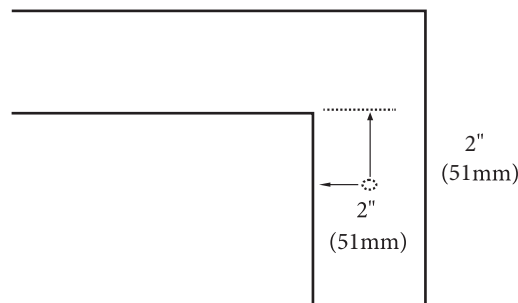

- QSA1812-60-110-XX - (Shown)
- QSA1812-60-130-XX - (8" OC)

Quartzstone Countertop – 60" Single

Specification & Installation Guide

FEATURES

- Design: Quartzstone Countertop
- Material: Quartz composite.
- Dimension: 59-1/2" (1512 mm)L x 18-5/16" (465 mm)W x 3/4" (20 mm)H
- Two basins cut-out for Madeli under mount sink CB-1813.
- Faucet hole(s): Single or 8" widespread.
- Backsplash is not included.
- Packaging Dimensions: 63" (1600 mm) x 21" (534 mm) x 4" (102 mm)
- Gross Weight: 82 lbs (38 kg)

TOP VIEW

UNDER SIDE VIEW (CLIP POSITIONS)

For clarification, please contact Madeli Customer Care at (800)-819-6988 or (305)-718-8817 Ext. 1

All dimensions are approximate and subject to standard tolerance. Specifications subject to change without prior notice.