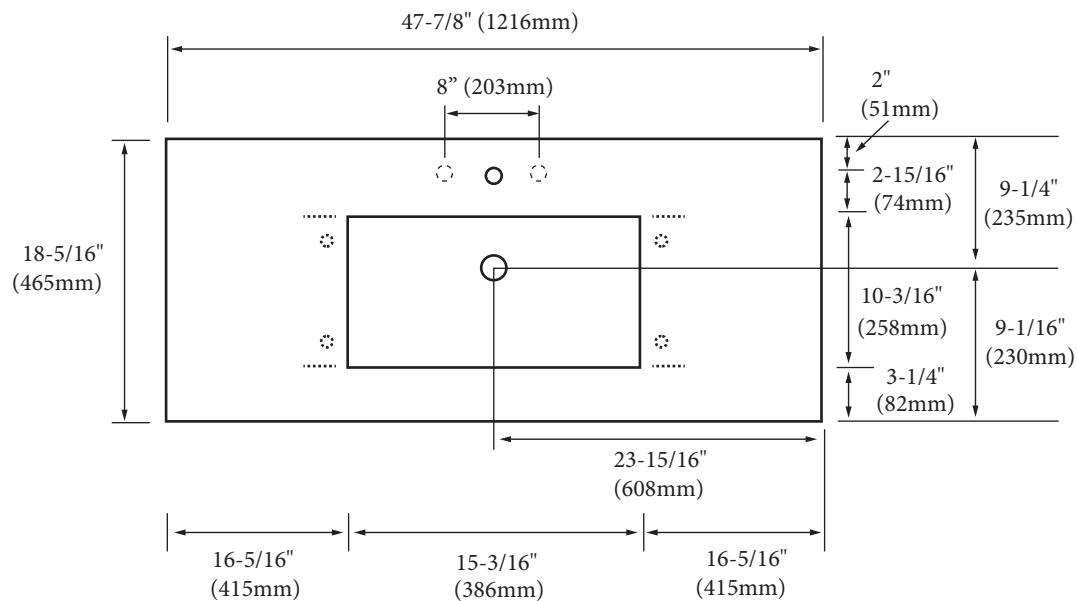

- QSA1812-48-110-XX - (Shown)
- QSA1812-48-130-XX - (8" OC)

Quartzstone Countertop – 48" Single

Specification & Installation Guide

FEATURES

- Design: Quartzstone Countertop
- Material: Quartz composite.
- Dimension: 47-7/8" (1216 mm)L x 18-5/16" (465 mm)W x 3/4" (20 mm)H
- Basin cut-out for Madeli under mount sink CB-1813.
- Faucet hole(s): Single or 8" widespread.
- Backsplash is not included.
- Packaging Dimensions: 51" (1295 mm) x 21" (534 mm) x 4" (102 mm)
- Gross Weight: 76 lbs (35 kg)

TOP VIEW

UNDER SIDE VIEW (CLIP POSITIONS)

For clarification, please contact Madeli Customer Care at (800)-819-6988 or (305)-718-8817 Ext. 1

All dimensions are approximate and subject to standard tolerance. Specifications subject to change without prior notice.