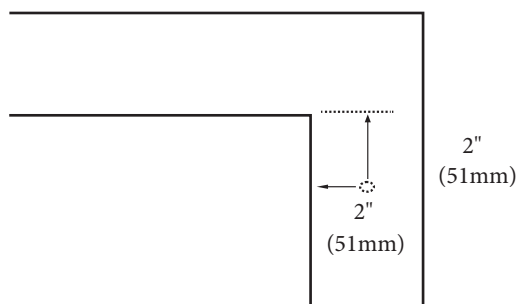

- QSA1812-48-110-XX - (Shown)
- QSA1812-48-130-XX - (8" OC)

Quartzstone Countertop – 48" Single

Specification & Installation Guide

FEATURES

- Design: Quartzstone Countertop
- Material: Quartz composite.
- Dimension: 47-7/8" (1216 mm)L x 18-5/16" (465 mm)W x 3/4" (20 mm)H
- Basin cut-out for Madeli under mount sink CB-1813.
- Faucet hole(s): Single or 8" widespread.
- Backsplash is not included.
- Packaging Dimensions: 51" (1295 mm) x 21" (534 mm) x 4" (102 mm)
- Gross Weight: 76 lbs (35 kg)

TOP VIEW

UNDER SIDE VIEW (CLIP POSITIONS)

For clarification, please contact Madeli Customer Care at (800)-819-6988 or (305)-718-8817 Ext. 1

All dimensions are approximate and subject to standard tolerance. Specifications subject to change without prior notice.