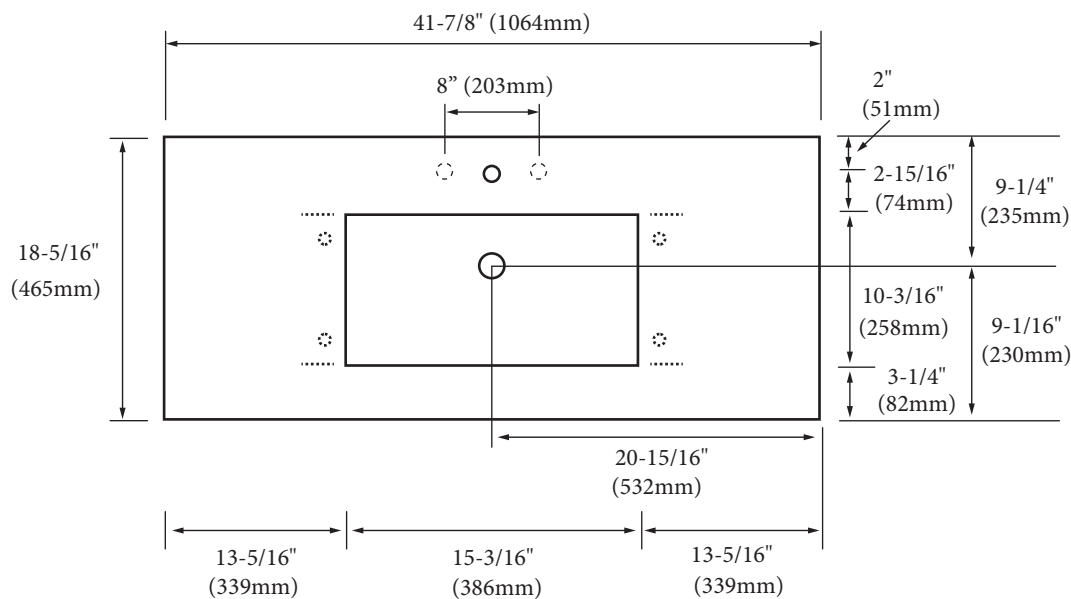

- QSA1812-42-110-XX - (Shown)
- QSA1812-42-130-XX - (8" OC)

Quartzstone Countertop – 42"

Specification & Installation Guide

FEATURES

- Design: Quartzstone Countertop
- Material: Quartz composite.
- Dimension: 41-7/8" (1064 mm)L x 18-5/16" (465 mm)W x 3/4" (20 mm)H
- Basin cut-out for Madeli under mount sink CB-1813.
- Faucet hole(s): Single or 8" widespread.
- Backsplash is not included.
- Packaging Dimensions: 45" (1143 mm) x 21" (534 mm) x 4" (102 mm)
- Gross Weight: 65 lbs (30 kg)

TOP VIEW

UNDER SIDE VIEW (CLIP POSITIONS)

For clarification, please contact Madeli Customer Care at (800)-819-6988 or (305)-718-8817 Ext. 1

All dimensions are approximate and subject to standard tolerance. Specifications subject to change without prior notice.