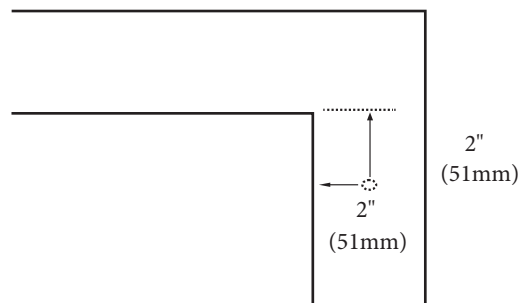

- QSA1812-42-110-XX - (Shown)
- QSA1812-42-130-XX - (8" OC)

Quartzstone Countertop – 42"

Specification & Installation Guide

FEATURES

- Design: Quartzstone Countertop
- Material: Quartz composite.
- Dimension: 41-7/8" (1064 mm)L x 18-5/16" (465 mm)W x 3/4" (20 mm)H
- Basin cut-out for Madeli under mount sink CB-1813.
- Faucet hole(s): Single or 8" widespread.
- Backsplash is not included.
- Packaging Dimensions: 45" (1143 mm) x 21" (534 mm) x 4" (102 mm)
- Gross Weight: 65 lbs (30 kg)

TOP VIEW

UNDER SIDE VIEW (CLIP POSITIONS)

For clarification, please contact Madeli Customer Care at (800)-819-6988 or (305)-718-8817 Ext. 1

All dimensions are approximate and subject to standard tolerance. Specifications subject to change without prior notice.