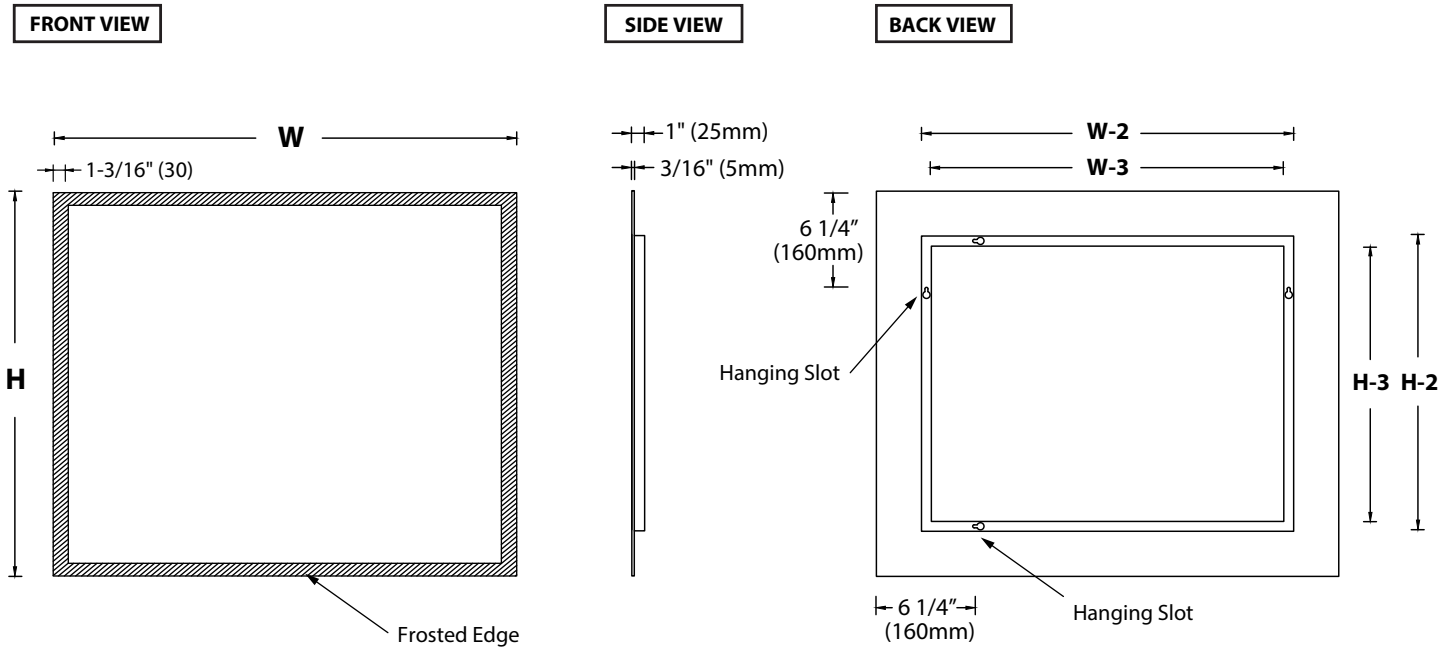

## The Edge Mirror Collection

### Features

- Wall hung frameless mirror
- Design "floating" look - 3/4" off the wall
- Dual installation: mirror can be hung in long or short direction
- Frameless DualFrost™ etched mirror edges with aluminum base
- Copper free mirror and GreenShield™ protective backing

MODEL	W	H	W-2	H-2	W-3	H-3	PACKAGE	GROSS WEIGHT
RL-EG2436-F03-AL	24"(610mm)	36"(914mm)	16 1/4"(413mm)	28 1/4"(718mm)	15 5/16"(389mm)	27 7/16"(697mm)	27" x 39" x 6"	20lbs/9kgs
RL-EG2448-F03-AL	24"(610mm)	48"(1219mm)	16 1/4"(413mm)	40 1/4"(1022mm)	15 5/16"(389mm)	39 7/16"(1002mm)	27" x 51" x 6"	24lbs/11kgs
RL-EG3036-F03-AL	30"(762mm)	36"(914mm)	22 1/4"(565mm)	28 1/4"(718mm)	21 5/16"(541mm)	27 7/16"(697mm)	33" x 39" x 6"	25lbs/12kgs
RL-EG3636-F03-AL	36"(914mm)	36"(914mm)	28 1/4"(718mm)	28 1/4"(718mm)	27 5/16"(693mm)	27 7/16"(697mm)	39" x 39" x 6"	30lbs/14kgs
RL-EG4236-F03-AL	42"(1067mm)	36"(914mm)	34 1/4"(870mm)	28 1/4"(718mm)	33 5/16"(846mm)	27 7/16"(697mm)	45" x 39" x 6"	34lbs/16kgs
RL-EG4836-F03-AL	48"(1219mm)	36"(914mm)	40 1/4"(1022mm)	28 1/4"(718mm)	39 5/16"(998mm)	27 7/16"(697mm)	51" x 39" x 6"	40lbs/18kgs
RL-EG6036-F03-AL	60"(1524mm)	36"(914mm)	52 1/4"(1327mm)	28 1/4"(718mm)	51 5/16"(1303mm)	27 7/16"(697mm)	63" x 39" x 6"	42lbs/19kgs
RL-EG7236-F03-AL	72"(1829mm)	36"(914mm)	64 1/4"(1632mm)	28 1/4"(718mm)	63 5/16"(1608mm)	27 7/16"(697mm)	75" x 39" x 6"	50lbs/23kgs