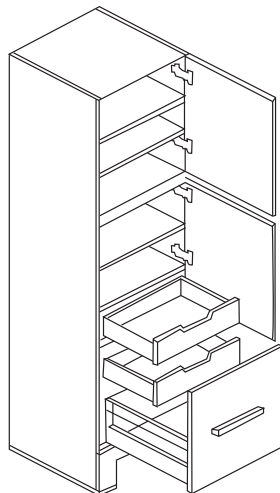

Vicenza-18 Linen Cabinet

Specification & Installation Guide

Features

- Free standing Vicenza-18 linen cabinet
- Size: 76" (1930mm)H x 18"(458mm)W x 18"(458mm)W
- Furniture grade plywood layered with solid wood veneer and protected with several coats of polyurethane.
- Matching finish inside and out
- Top section with two adjustable wooden shelves
- Centre section:
 - Two adjustable wooden shelves
 - One interior drawer with full extension adjustable European hardware
- Top/Center section doors:
 - Soft-close with adjustable European hardware
 - Available: right-hinged or left hinged
- Bottom section:
 - Large 19" full extension soft-close drawer with adjustable European hardware
 - Full extension soft-close interior drawer with adjustable European hardware

Package dimension

20" x 21" x 78"

Gross weight

148 lbs / 67.27 kgs

OPEN VIEW

FRONT VIEW

BACK VIEW

SIDE VIEW