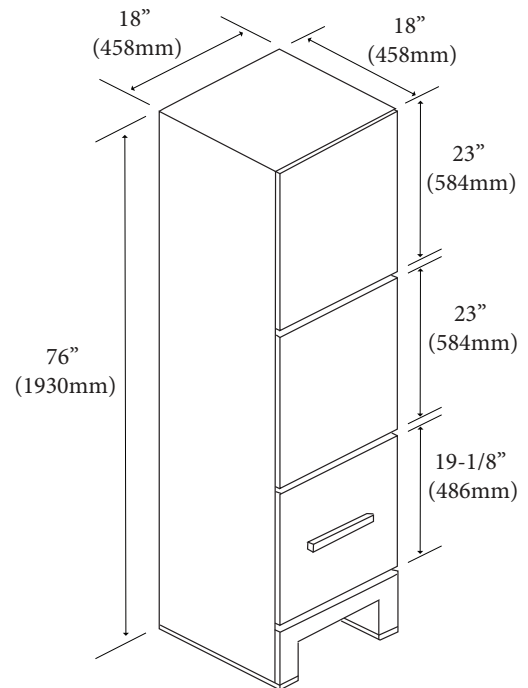

Vicenza-18 Linen Cabinet

Specification & Installation Guide

Features

- Free standing Vicenza-18 linen cabinet
- Size: 76" (1930mm)H x 18"(458mm)W x 18"(458mm)W
- Furniture grade plywood layered with solid wood veneer and protected with several coats of polyurethane.
- Matching finish inside and out
- Top section with two adjustable wooden shelves
- Centre section:
 - Two adjustable wooden shelves
 - One interior drawer with full extension adjustable European hardware
- Top/Center section doors:
 - Soft-close with adjustable European hardware
 - Available: right-hinged or left hinged
- Bottom section:
 - Large 19" full extension soft-close drawer with adjustable European hardware
 - Full extension soft-close interior drawer with adjustable European hardware

Package dimension

20" x 21" x 78"

Gross weight

148 lbs / 67.27 kgs

OPEN VIEW

FRONT VIEW

BACK VIEW

SIDE VIEW