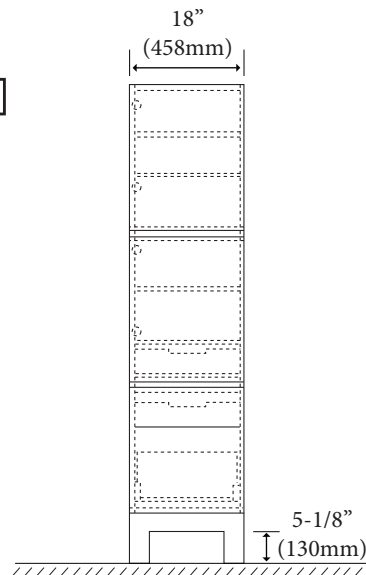

Vicenza-18 Linen Cabinet

Specification & Installation Guide

Features

- Free standing Vicenza-18 linen cabinet
- Size: 76" (1930mm)H x 18"(458mm)W x 18"(458mm)W
- Furniture grade plywood layered with solid wood veneer and protected with several coats of polyurethane.
- Matching finish inside and out
- Top section with two adjustable wooden shelves
- Centre section:
 - Two adjustable wooden shelves
 - One interior drawer with full extension adjustable European hardware
- Top/Center section doors:
 - Soft-close with adjustable European hardware
 - Available: right-hinged or left hinged
- Bottom section:
 - Large 19" full extension soft-close drawer with adjustable European hardware
 - Full extension soft-close interior drawer with adjustable European hardware

Package dimension

20" x 21" x 78"

Gross weight

148 lbs / 67.27 kgs

OPEN VIEW

FRONT VIEW

BACK VIEW

SIDE VIEW