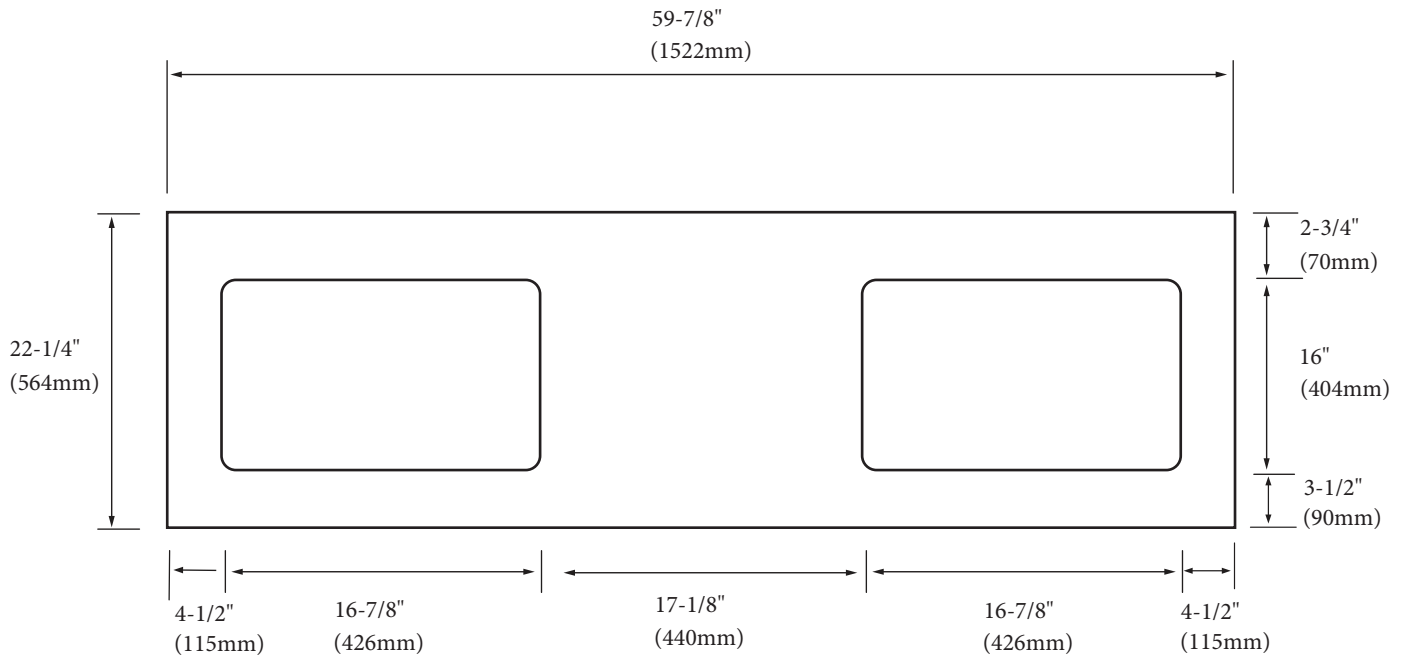

Glass Top/Basin 60" W/ 2 CUTOUTS

Specification & Installation Guide

FEATURES

- Design: Glass Countertop
- Material: Tempered Glass
- Type: Countertop with cut-out openings
- Dimension: 59-15/16" (1522 mm)L x 22-1/4" (564 mm)W x 5/8" (15 mm)H
- Cut-out openings for Madeli semi-recessed basins XTU2015-20-100-WH or XTU1845-20-100-WH
- 4"H backsplash is included
- Packaging Dimensions: 64" (1626mm) x 27" (686mm) x 3" (76mm)
- Gross Weight: 66 lbs (30 kg)

FINISHES

- Winter White (WW)
- Smoke Grey (SM)

For clarification, please contact Madeli Customer Care at (800)-819-6988 or (305)-718-8817 Ext. 1

All dimensions are approximate and subject to standard tolerance. Specifications subject to change without prior notice.