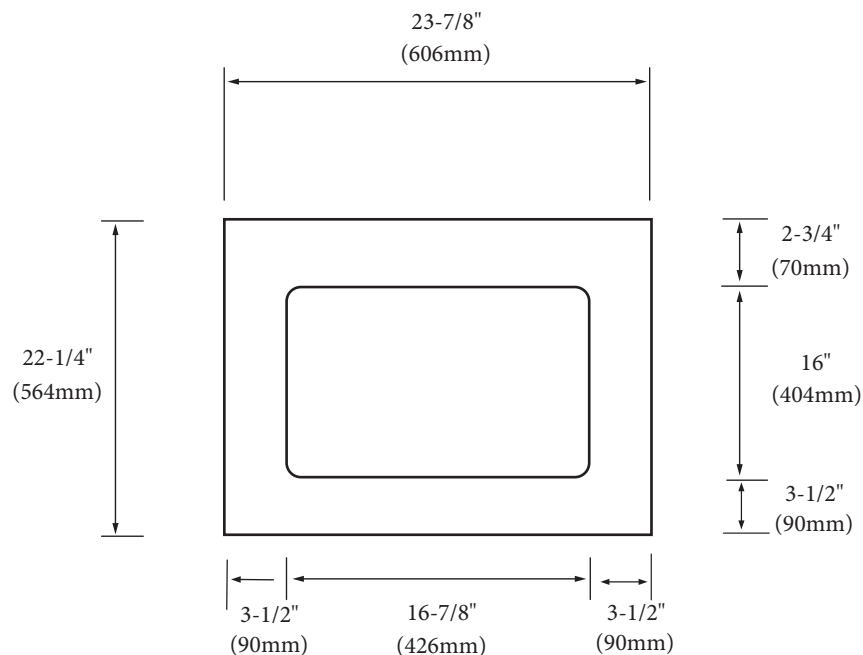

Glass Top/Basin 24"

Specification & Installation Guide

FEATURES

- Design: Glass Countertop
- Material: Tempered Glass
- Type: Countertop with cut-out opening
- Dimension: 23-7/8" (606mm)L x 22-1/4" (564mm)W x 5/8" (15mm)H
- Cut-out opening for Madeli semi-recessed basins XTU2015-20-100-WH or XTU1845-20-100-WH
- 4"H backsplash is included
- Packaging Dimensions: 28" (711mm) x 27" (686mm) x 3" (76mm)
- Gross Weight: 27 lbs (12 kg)

FINISHES

- Winter White (WW)
- Smoke Grey (SM)

For clarification, please contact Madeli Customer Care at (800)-819-6988 or (305)-718-8817 Ext. 1

All dimensions are approximate and subject to standard tolerance. Specifications subject to change without prior notice.