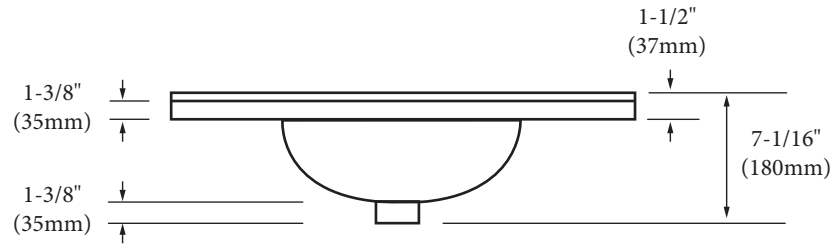

Ceramic Semi-Recessed Bathroom Sink

Specification & Installation Guide

FEATURES

- Design: Rectangular / Contemporary
- Material: Vitreous China
- Type: Semi-Recessed
- Overflow: Yes
- Size: 36" (915 mm) L x 18-5/16" (465 mm) W x 1-1/2" (37 mm) H
- Basin inside depth = 5" (127mm)
- Drain ϕ : 1-3/4" (45 mm)
- Faucet hole ϕ : 1-3/8" (35mm) - Available in single-hole or 8" (203mm) centers
 - Single: CB-8136-110-WH
 - 8" center: CB-8136-130-WH
- Basin Clamp Assembly: Not applicable.
- Packaging Dimensions: 38" (965 mm) x 20" (508 mm) x 9" (229 mm)
- Weight: 52 lbs. / 23.64 kgs.

CB-8136-110-WH

CB-8136-130-WH

For clarification, please contact Madeli Customer Care at (800)-819-6988 or (305)-718-8817 Ext. 1

All dimensions are approximate and subject to standard tolerance. Specifications subject to change without prior notice.

Ceramic Semi-Recessed Bathroom Sink

Specification & Installation Guide

FRONT

UNDERSIDE

For clarification, please contact Madeli Customer Care at (800)-819-6988 or (305)-718-8817 Ext. 1

All dimensions are approximate and subject to standard tolerance. Specifications subject to change without prior notice.