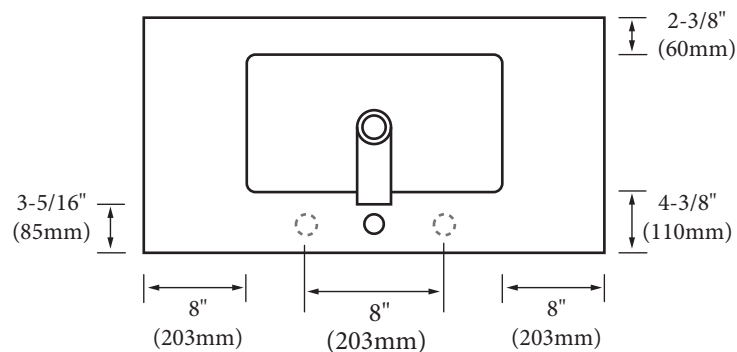

Ceramic Semi-Recessed Bathroom Sink

Specification & Installation Guide

FEATURES

- Design: Rectangular / Contemporary
- Material: Vitreous China
- Type: Semi-Recessed
- Overflow: Yes
- Size: 36" (915 mm) L x 18-5/16" (465 mm) W x 1-1/2" (37 mm) H
- Basin inside depth = 5" (127mm)
- Drain ϕ : 1-3/4" (45 mm)
- Faucet hole ϕ : 1-3/8" (35mm) - Available in single-hole or 8" (203mm) centers
 - Single: CB-8136-110-WH
 - 8" center: CB-8136-130-WH
- Basin Clamp Assembly: Not applicable.
- Packaging Dimensions: 38" (965 mm) x 20" (508 mm) x 9" (229 mm)
- Weight: 52 lbs. / 23.64 kgs.

FINISHES

White

COMPLIANCE

CSA B45.5-11/IAPMO Z124-11

INSTALLATION

Follow the installation guide to install this product. Lavatory will comply with ADA when installed per section 606 Lavatories and Sinks of the 2012 ADA standards for Accessible Design. For the under-mount installation, countertop thickness cannot be over 1" (25 mm) for ADA compliance.

CB-8136-110-WH

CB-8136-130-WH

For clarification, please contact Madeli Customer Care at (800)-819-6988 or (305)-718-8817 Ext. 1

All dimensions are approximate and subject to standard tolerance. Specifications subject to change without prior notice.

Ceramic Semi-Recessed Bathroom Sink

Specification & Installation Guide

FRONT

UNDERSIDE

For clarification, please contact Madeli Customer Care at (800)-819-6988 or (305)-718-8817 Ext. 1

All dimensions are approximate and subject to standard tolerance. Specifications subject to change without prior notice.