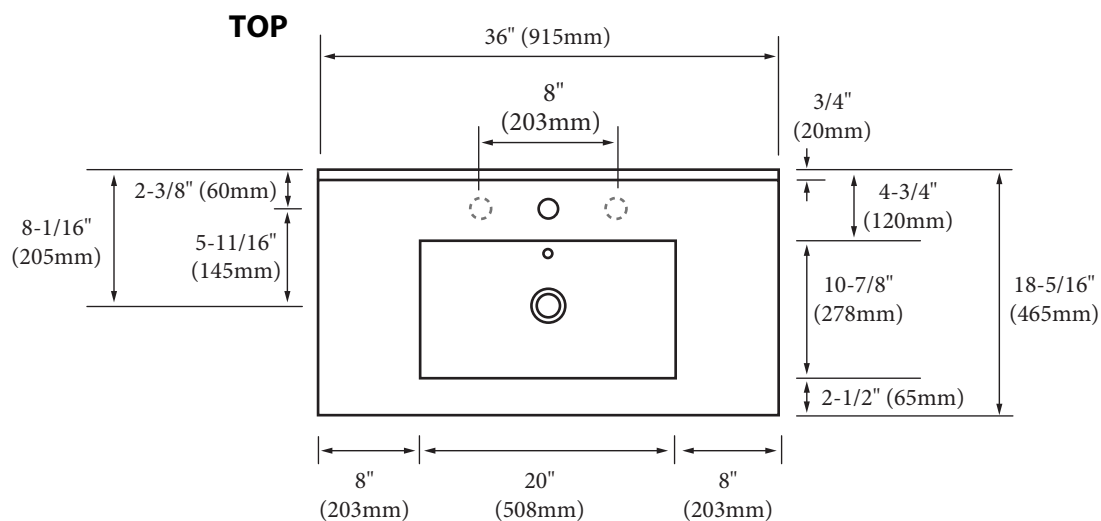

Ceramic Semi-Recessed Bathroom Sink

Specification & Installation Guide

FEATURES

- Design: Rectangular / Contemporary
- Material: Vitreous China
- Type: Semi-Recessed
- Overflow: Yes
- Size: 36" (915 mm) L x 18-5/16" (465 mm) W x 1-1/2" (37 mm) H
- Basin inside depth = 5" (127mm)
- Drain ϕ : 1-3/4" (45 mm)
- Faucet hole ϕ : 1-3/8" (35mm) - Available in single-hole or 8" (203mm) centers
 - Single: CB-8136-110-WH
 - 8" center: CB-8136-130-WH
- Basin Clamp Assembly: Not applicable.
- Packaging Dimensions: 38" (965 mm) x 20" (508 mm) x 9" (229 mm)
- Weight: 52 lbs. / 23.64 kgs.

FINISHES

White

COMPLIANCE

CSA B45.5-11/IAPMO Z124-11

INSTALLATION

Follow the installation guide to install this product. Lavatory will comply with ADA when installed per section 606 Lavatories and Sinks of the 2012 ADA standards for Accessible Design. For the under-mount installation, countertop thickness cannot be over 1" (25 mm) for ADA compliance.

CB-8136-110-WH

CB-8136-130-WH

For clarification, please contact Madeli Customer Care at (800)-819-6988 or (305)-718-8817 Ext. 1

All dimensions are approximate and subject to standard tolerance. Specifications subject to change without prior notice.

Ceramic Semi-Recessed Bathroom Sink

Specification & Installation Guide

FRONT

UNDERSIDE

For clarification, please contact Madeli Customer Care at (800)-819-6988 or (305)-718-8817 Ext. 1

All dimensions are approximate and subject to standard tolerance. Specifications subject to change without prior notice.