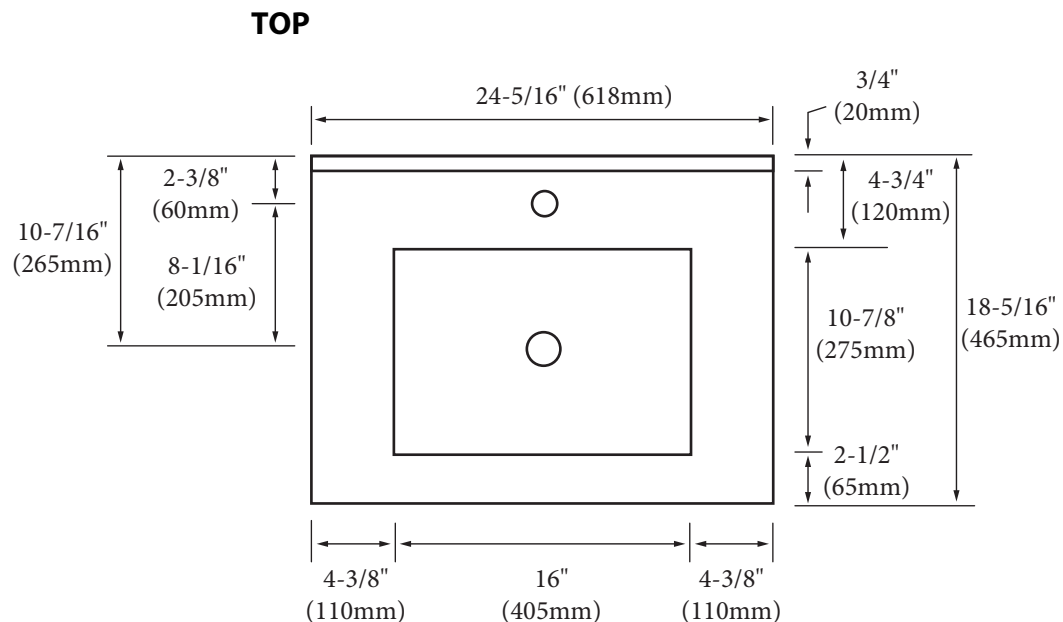

Ceramic Semi-Recessed Bathroom Sink

Specification & Installation Guide

FEATURES

- Design: Rectangular / Contemporary
- Material: Vitreous China
- Type: Semi-Recessed
- Overflow: Yes
- Size: 24-5/16"(618 mm)L x 18-5/16"(465 mm)W x 1-1/2"(37 mm)H
- Basin inside depth: 5" (127 mm)
- Drain ϕ : 1-3/4" (45 mm)
- Faucet hole ϕ : 1-3/8" (35mm) - Available in single-hole or 8" (203mm) centers
 - Single: CB-8124-110-WH
 - 8" center: CB-8124-130-WH
- Basin Clamp Assembly: Not applicable.
- Packaging Dimensions: 27"(686 mm) x 20"(508 mm) x 9" (229 mm)
- Weight: 36 lbs. / 16.36 kgs.

FINISHES

White

COMPLIANCE

CSA B45.5-11/IAPMO Z124-11

INSTALLATION

Follow the installation guide to install this product. Lavatory will comply with ADA when installed per section 606 Lavatories and Sinks of the 2012 ADA standards for Accessible Design. For the under-mount installation, countertop thickness cannot be over 1" (25 mm) for ADA compliance.

Ceramic Semi-Recessed Bathroom Sink

Specification & Installation Guide

FRONT

UNDERSIDE

For clarification, please contact Madeli Customer Care at (800)-819-6988 or (305)-718-8817 Ext. 1

All dimensions are approximate and subject to standard tolerance. Specifications subject to change without prior notice.