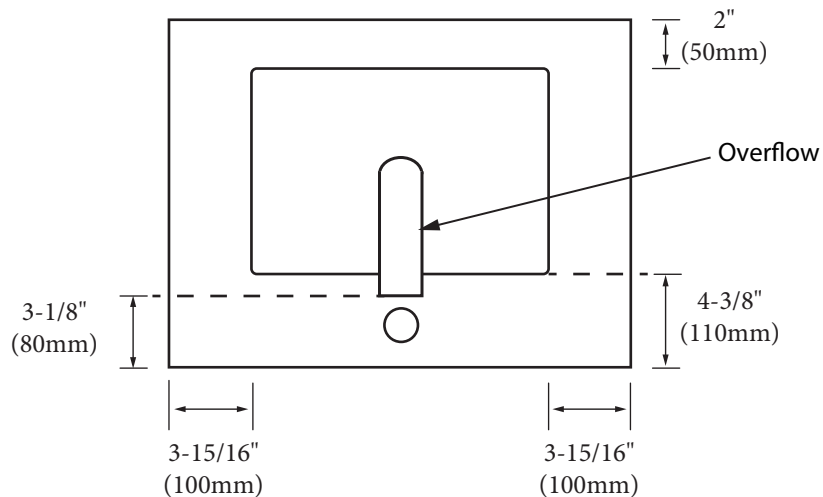

Ceramic Semi-Recessed Bathroom Sink

Specification & Installation Guide

FEATURES

- Design: Rectangular / Contemporary
- Material: Vitreous China
- Type: Semi-Recessed
- Overflow: Yes
- Size: 24-5/16"(618 mm)L x 18-5/16"(465 mm)W x 1-1/2"(37 mm)H
- Basin inside depth: 5" (127 mm)
- Drain ϕ : 1-3/4" (45 mm)
- Faucet hole ϕ : 1-3/8" (35mm) - Available in single-hole or 8" (203mm) centers
 - Single: CB-8124-110-WH
 - 8" center: CB-8124-130-WH
- Basin Clamp Assembly: Not applicable.
- Packaging Dimensions: 27"(686 mm) x 20"(508 mm) x 9" (229 mm)
- Weight: 36 lbs. / 16.36 kgs.

FINISHES

White

COMPLIANCE

CSA B45.5-11/IAPMO Z124-11

INSTALLATION

Follow the installation guide to install this product. Lavatory will comply with ADA when installed per section 606 Lavatories and Sinks of the 2012 ADA standards for Accessible Design. For the under-mount installation, countertop thickness cannot be over 1" (25 mm) for ADA compliance.

Ceramic Semi-Recessed Bathroom Sink

Specification & Installation Guide

FRONT

UNDERSIDE

For clarification, please contact Madeli Customer Care at (800)-819-6988 or (305)-718-8817 Ext. 1

All dimensions are approximate and subject to standard tolerance. Specifications subject to change without prior notice.