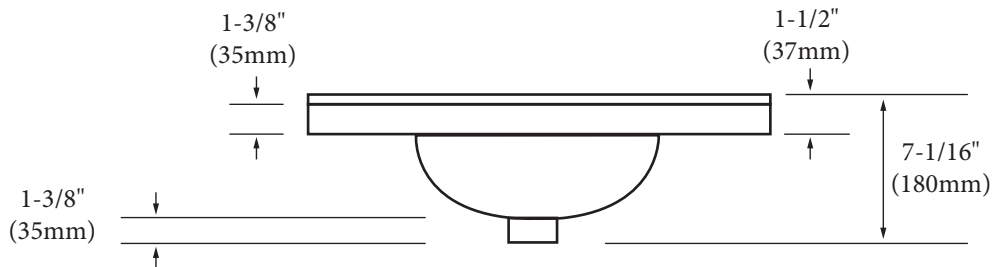

Ceramic Semi-Recessed Bathroom Sink

Specification & Installation Guide

FRONT