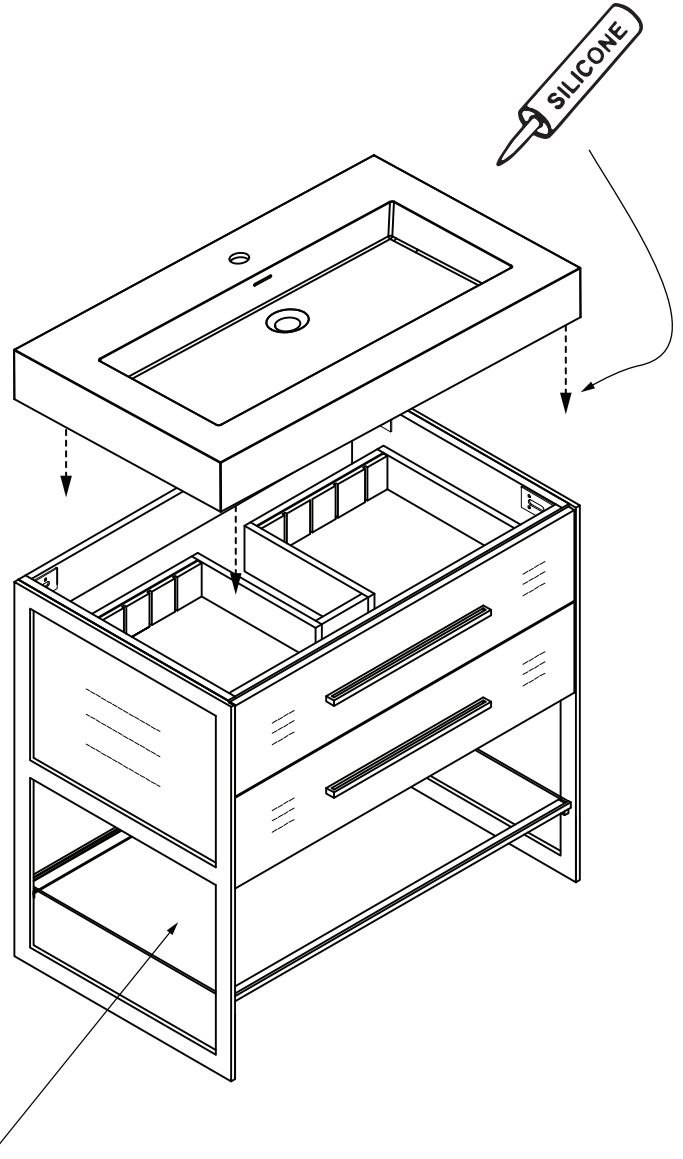

Silhouette - 36"

Specification & Installation Guide

Features

- Free Standing 36" vanity: 33" (838mm)H x 22"(558mm)D x 35-5/8" (905mm)W
- Furniture grade plywood layered with solid wood veneer and protected with several coats of polyurethane.
- Matching finish inside out
- Two drawers with full-extension soft-close hardware.
- Drawers include adjustable tempered glass dividers.
- Tempered soft-frost glass shelf.
- Handle and legs in Polished Chrome (PC), Brushed Nickel (BN), Polished Nickel (PN), Matte Black (MB) and Satin Brass (SB) finishes.
- Ships fully assembled except for tempered glass shelf.

Package Dimensions

25" x 39" x 35"

Weight

140 lbs/64 kgs.

Silhouette - 36"

Specification & Installation Guide

FRONT VIEW

SIDE VIEW

TOP VIEW

ROUGH-IN DIMENSIONS

For clarification, please contact Madeli Customer Care at (800)-819-6988 or (305)-718-8817 Ext. 1 or service@madeli.com
All dimensions are approximate and subject to standard tolerance. Specifications subject to change without prior notice.

Silhouette - 36"

Specification & Installation Guide

CABINET PLACEMENT & INSTALLATION - CABINET MUST BE SECURED TO WALL

- 1) Place cabinet in position
- 2) Level cabinet (shim as needed)
- 3) Secure cabinet with screws in drywall studs
- 4) Reinstall drawers
- 5) Install countertop with silicone
- 6) Install tempered glass shelf