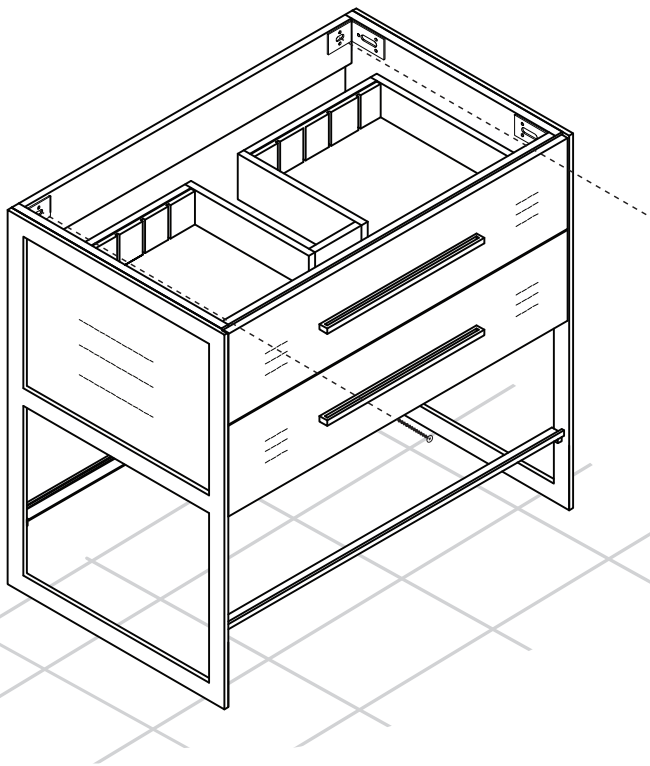

Silhouette - 36"

Specification & Installation Guide

Features

- Free Standing 36" vanity: 33" (838mm)H x 22"(558mm)D x 35-5/8" (905mm)W
- Furniture grade plywood layered with solid wood veneer and protected with several coats of polyurethane.
- Matching finish inside out
- Two drawers with full-extension soft-close hardware.
- Drawers include adjustable tempered glass dividers.
- Tempered soft-frost glass shelf.
- Handle and legs in Polished Chrome (PC), Brushed Nickel (BN), Polished Nickel (PN), Matte Black (MB) and Satin Brass (SB) finishes.
- Ships fully assembled except for tempered glass shelf.

Package Dimensions

25" x 39" x 35"

Weight

140 lbs/64 kgs.

Silhouette - 36"

Specification & Installation Guide

FRONT VIEW

SIDE VIEW

TOP VIEW

ROUGH-IN DIMENSIONS

For clarification, please contact Madeli Customer Care at (800)-819-6988 or (305)-718-8817 Ext. 1 or service@madeli.com
All dimensions are approximate and subject to standard tolerance. Specifications subject to change without prior notice.

Silhouette - 36"

Specification & Installation Guide

CABINET PLACEMENT & INSTALLATION - CABINET MUST BE SECURED TO WALL

- 1) Place cabinet in position
- 2) Level cabinet (shim as needed)
- 3) Secure cabinet with screws in drywall studs
- 4) Reinstall drawers
- 5) Install countertop with silicone
- 6) Install tempered glass shelf