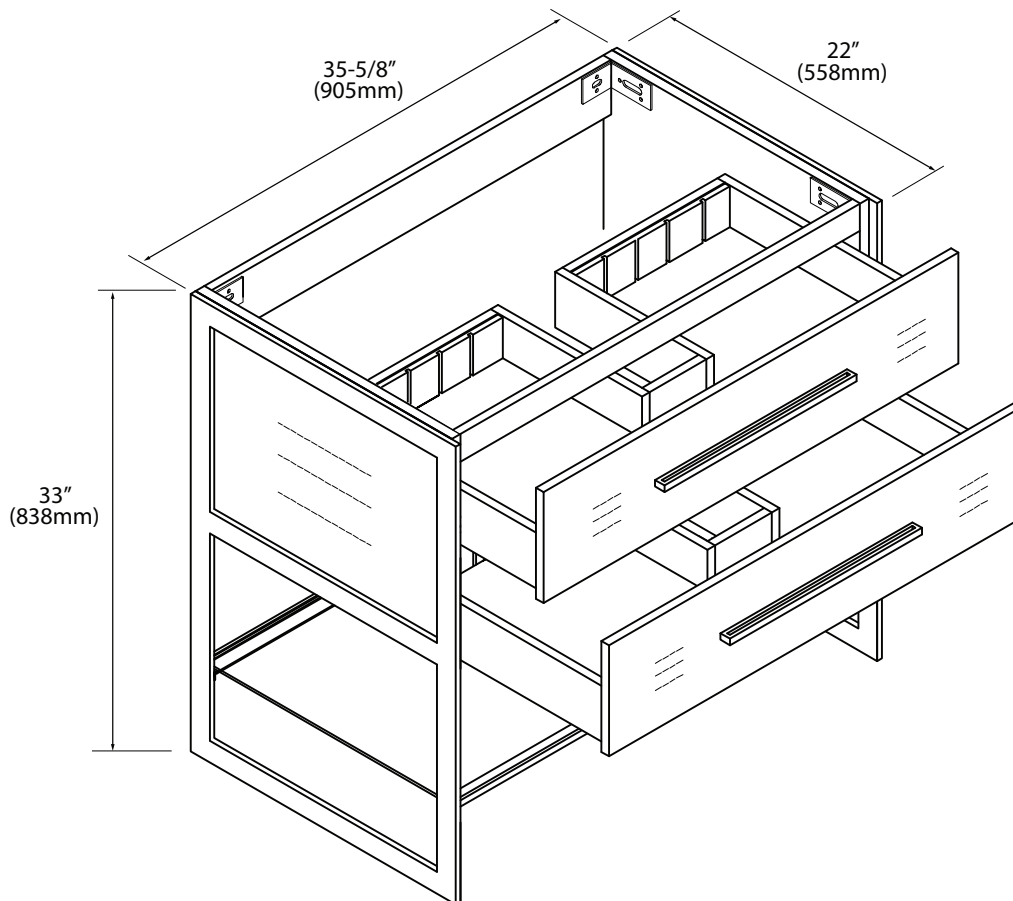

Silhouette - 36"

Specification & Installation Guide

Features

- Free Standing 36" vanity: 33" (838mm)H x 22"(558mm)D x 35-5/8" (905mm)W
- Furniture grade plywood layered with solid wood veneer and protected with several coats of polyurethane.
- Matching finish inside out
- Two drawers with full-extension soft-close hardware.
- Drawers include adjustable tempered glass dividers.
- Tempered soft-frost glass shelf.
- Handle and legs in Polished Chrome (PC), Brushed Nickel (BN), Polished Nickel (PN), Matte Black (MB) and Satin Brass (SB) finishes.
- Ships fully assembled except for tempered glass shelf.

Package Dimensions

25" x 39" x 35"

Weight

140 lbs/64 kgs.

Silhouette - 36"

Specification & Installation Guide

FRONT VIEW

SIDE VIEW