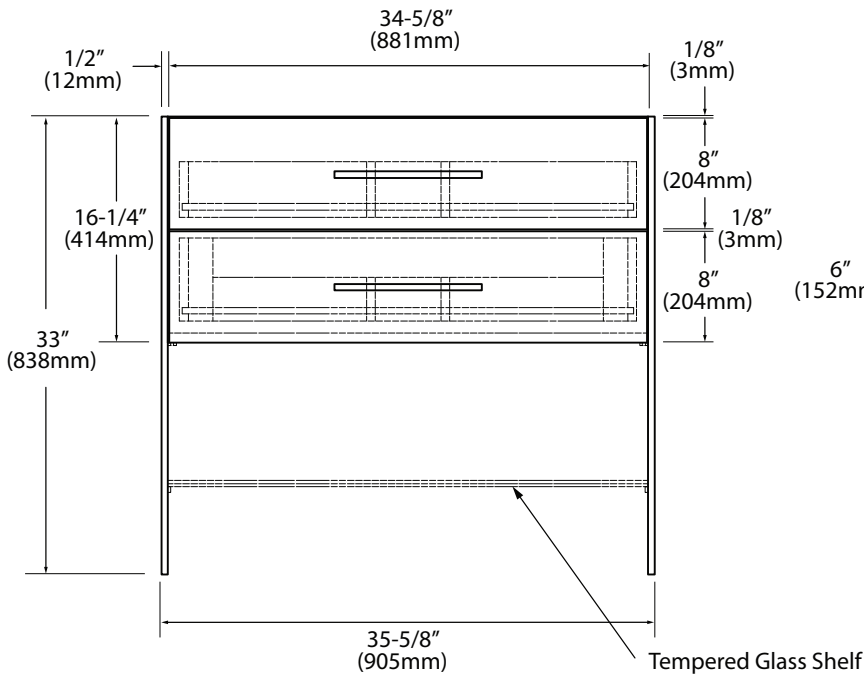

Silhouette - 36"

Specification & Installation Guide

Features

- Free Standing 36" vanity: 33" (838mm)H x 22"(558mm)D x 35-5/8" (905mm)W
- Furniture grade plywood layered with solid wood veneer and protected with several coats of polyurethane.
- Matching finish inside out
- Two drawers with full-extension soft-close hardware.
- Drawers include adjustable tempered glass dividers.
- Tempered soft-frost glass shelf.
- Handle and legs in Polished Chrome (PC), Brushed Nickel (BN), Polished Nickel (PN), Matte Black (MB) and Satin Brass (SB) finishes.
- Ships fully assembled except for tempered glass shelf.

Package Dimensions

25" x 39" x 35"

Weight

140 lbs/64 kgs.

Silhouette - 36"

Specification & Installation Guide

FRONT VIEW

SIDE VIEW

TOP VIEW

ROUGH-IN DIMENSIONS

For clarification, please contact Madeli Customer Care at (800)-819-6988 or (305)-718-8817 Ext. 1 or service@madeli.com
All dimensions are approximate and subject to standard tolerance. Specifications subject to change without prior notice.