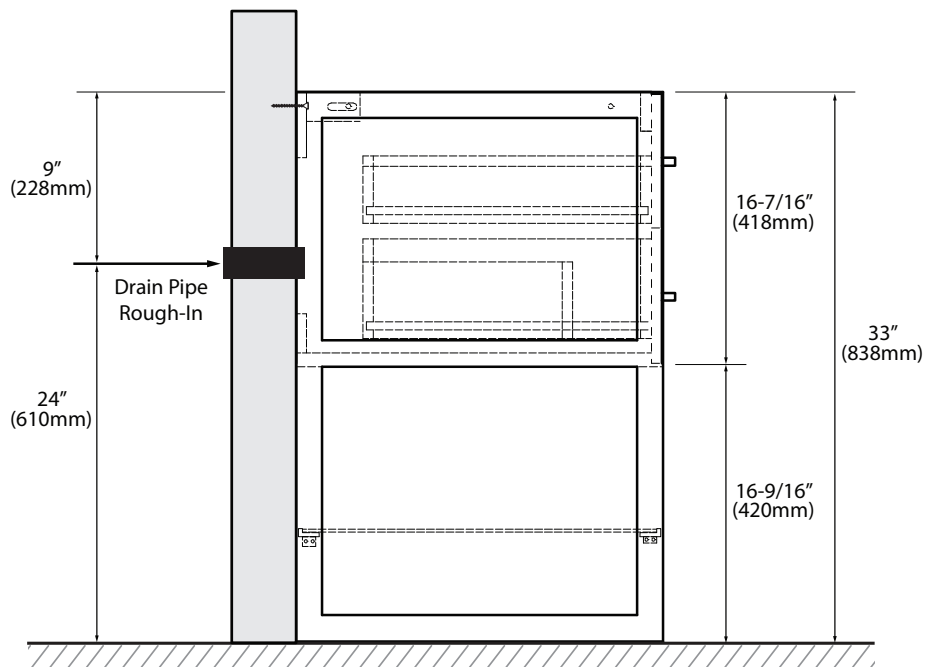

Silhouette - 36"

Specification & Installation Guide

Features

- Free Standing 36" vanity: 33" (838mm)H x 22"(558mm)D x 35-5/8" (905mm)W
- Furniture grade plywood layered with solid wood veneer and protected with several coats of polyurethane.
- Matching finish inside out
- Two drawers with full-extension soft-close hardware.
- Drawers include adjustable tempered glass dividers.
- Tempered soft-frost glass shelf.
- Handle and legs in Polished Chrome (PC), Brushed Nickel (BN), Polished Nickel (PN), Matte Black (MB) and Satin Brass (SB) finishes.
- Ships fully assembled except for tempered glass shelf.

Package Dimensions

25" x 39" x 35"

Weight

140 lbs/64 kgs.

Silhouette - 36"

Specification & Installation Guide

FRONT VIEW

SIDE VIEW

TOP VIEW

ROUGH-IN DIMENSIONS

For clarification, please contact Madeli Customer Care at (800)-819-6988 or (305)-718-8817 Ext. 1 or service@madeli.com
All dimensions are approximate and subject to standard tolerance. Specifications subject to change without prior notice.