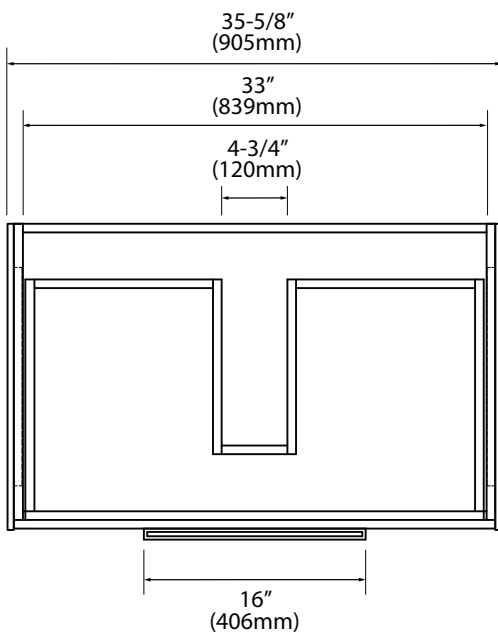

Silhouette - 36"

Specification & Installation Guide

Features

- Free Standing 36" vanity: 33" (838mm)H x 22"(558mm)D x 35-5/8" (905mm)W
- Furniture grade plywood layered with solid wood veneer and protected with several coats of polyurethane.
- Matching finish inside out
- Two drawers with full-extension soft-close hardware.
- Drawers include adjustable tempered glass dividers.
- Tempered soft-frost glass shelf.
- Handle and legs in Polished Chrome (PC), Brushed Nickel (BN), Polished Nickel (PN), Matte Black (MB) and Satin Brass (SB) finishes.
- Ships fully assembled except for tempered glass shelf.

Package Dimensions

25" x 39" x 35"

Weight

140 lbs/64 kgs.

Silhouette - 36"

Specification & Installation Guide

FRONT VIEW

SIDE VIEW

TOP VIEW

ROUGH-IN DIMENSIONS

For clarification, please contact Madeli Customer Care at (800)-819-6988 or (305)-718-8817 Ext. 1 or service@madeli.com
All dimensions are approximate and subject to standard tolerance. Specifications subject to change without prior notice.