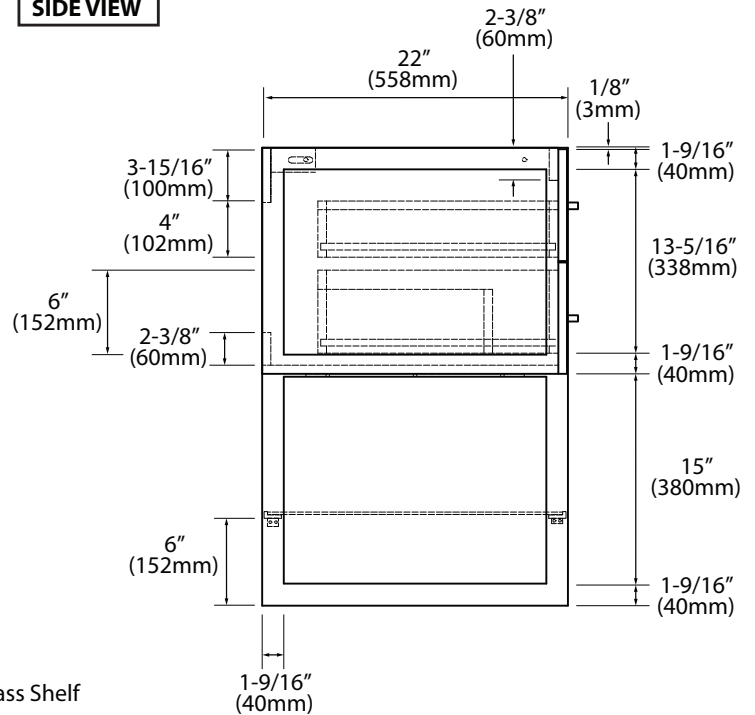

Silhouette - 36"

Specification & Installation Guide

Features

- Free Standing 36" vanity: 33" (838mm)H x 22"(558mm)D x 35-5/8" (905mm)W
- Furniture grade plywood layered with solid wood veneer and protected with several coats of polyurethane.
- Matching finish inside out
- Two drawers with full-extension soft-close hardware.
- Drawers include adjustable tempered glass dividers.
- Tempered soft-frost glass shelf.
- Handle and legs in Polished Chrome (PC), Brushed Nickel (BN), Polished Nickel (PN), Matte Black (MB) and Satin Brass (SB) finishes.
- Ships fully assembled except for tempered glass shelf.

Package Dimensions

25" x 39" x 35"

Weight

140 lbs/64 kgs.

Silhouette - 36"

Specification & Installation Guide

FRONT VIEW

SIDE VIEW

TOP VIEW

ROUGH-IN DIMENSIONS

For clarification, please contact Madeli Customer Care at (800)-819-6988 or (305)-718-8817 Ext. 1 or service@madeli.com
All dimensions are approximate and subject to standard tolerance. Specifications subject to change without prior notice.