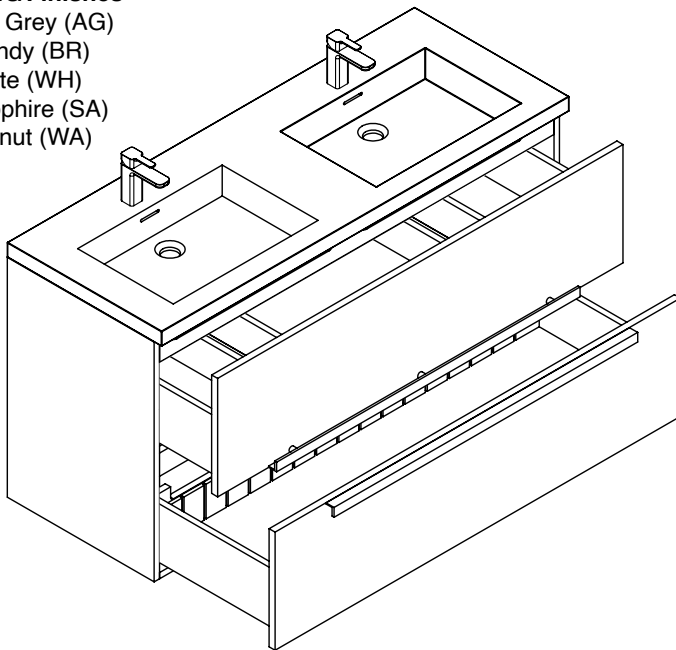

Urban/Soho - 48" - Double Bowl

Cabinet Specifications

Features

- Urban-Wall Hung Vanity or Soho-Free Standing Vanity
- Bathroom Furniture grade plywood layered with solid wood veneer protected by polyurethane or finished with premium polyurethane solid color paints
- Matching finish inside out
- Two fully adjustable drawers with full-extension soft-close European hardware
- Top and Bottom drawers include adjustable tempered glass dividers
- Handle/Feet finish options: polished chrome (PC), brushed nickel (BN), polished nickel (PN), matte black (MB) and satin brass (SB)

Colors/Finishes

- Ash Grey (AG)
- Brandy (BR)
- White (WH)
- Sapphire (SA)
- Walnut (WA)

SIDE VIEW

Top/Basin options

- White, Soft Grey or White Carrara Quartzstone™ top & white under mount ceramic basin
- Glossy White X-Stone top/basin
- Glossy or Matte White X-Stone flat countertop

Package Dimensions

50"(1270mm) x 21"(533mm) x 28"(711mm)