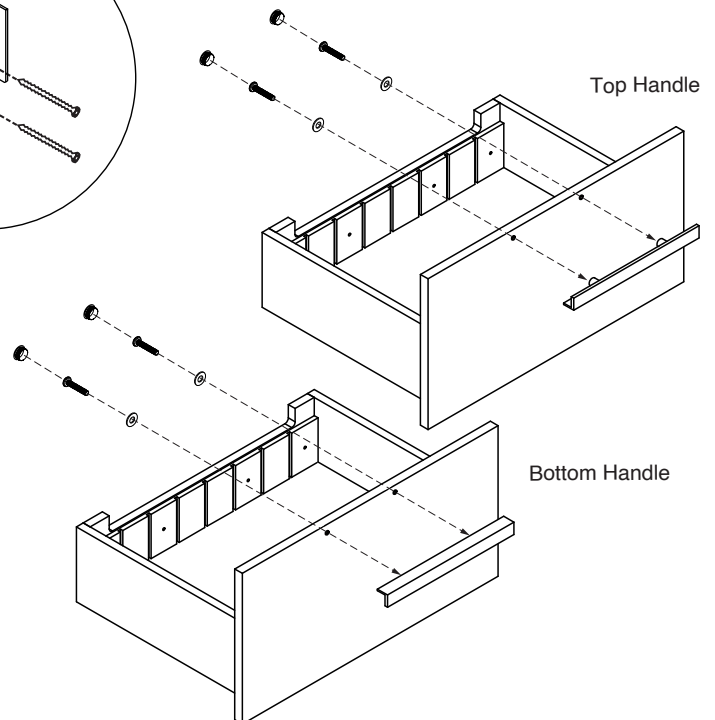

HANDLE INSTALLATION

For clarification, please contact Madeli Customer Care at (800) 819-6988 Ext.1 or service@madeli.com
All dimensions are approximate and subject to standard tolerance. Specifications subject to change without prior notice.