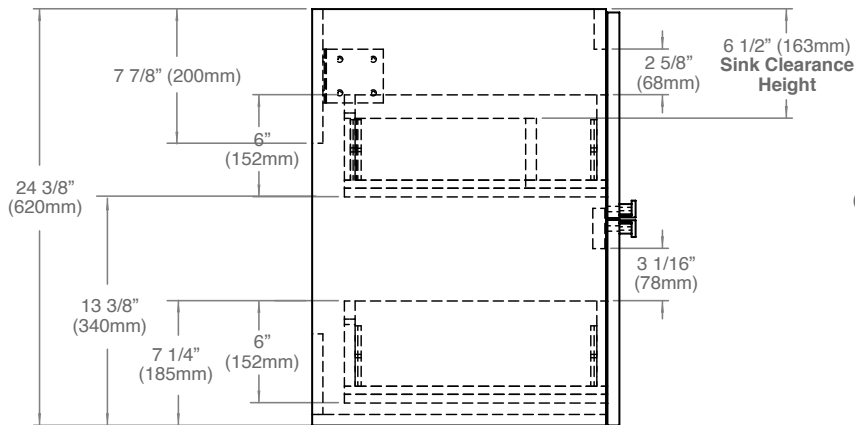

TOP VIEW

MODEL	CW	SCW	HL	Package Dimensions	Weight
B300/B400-24-00X-XX	23 5/8" (600mm)	17 1/8" (436mm)	11 5/8" (296mm)	26"(660)x21"(533)x28"(711)	75 lbs / 34 Kgs
B300/B400-30-00X-XX	29 5/8" (753mm)	23 1/4" (589mm)	17 5/8" (449mm)	32"(813)x21"(533)x28"(711)	84 lbs / 38 Kgs
B300/B400-36-00X-XX	35 5/8" (905mm)	29 1/8" (741mm)	23 5/8" (601mm)	38"(965)x21"(533)x28"(711)	95 lbs / 43 Kgs
B300/B400-42-00X-XX	41 5/8" (1058mm)	35 1/4" (894mm)	29 5/8" (751mm)	44"(1118)x21"(533)x28"(711)	111 lbs / 51 Kgs
B300/B400-48C-00X-XX	47 5/8" (1210mm)	41 1/8" (1046mm)	35 5/8" (906mm)	50"(1270)x21"(533)x28"(711)	127 lbs / 58 Kgs

Package Dimensions

50"(1270mm) x 21"(533mm) x 28"(711mm)

Weight

127 lbs / 58 kgs

TOP VIEW

For clarification, please contact Madeli Customer Care at (800) 819-6988 Ext.1 or service@madeli.com

All dimensions are approximate and subject to standard tolerance. Specifications subject to change without prior notice.

Package Dimensions

63"(1600mm) x 21"(533mm) x 28"(711mm)

Weight

168 lbs / 76 kgs

TOP VIEW

For clarification, please contact Madeli Customer Care at (800) 819-6988 Ext.1 or service@madeli.com

All dimensions are approximate and subject to standard tolerance. Specifications subject to change without prior notice.

SIDE VIEW

TOP VIEW

MODEL	CW	SCW	SC	HL	Package Dimensions	Weight
B300/B400-60D-00X-XX	59 1/4" (1505mm)	23 1/2" (596.5mm)	11 7/8" (300.5mm)	23 5/8" (601mm)	63" x 21" x 28"	168 lbs / 76 kgs
B300/B400-72D-00X-XX	71 1/16" (1805mm)	29 3/8" (746.5mm)	11" (278mm)	29 1/2" (751mm)	73" x 21" x 28"	183 lbs / 83 kgs