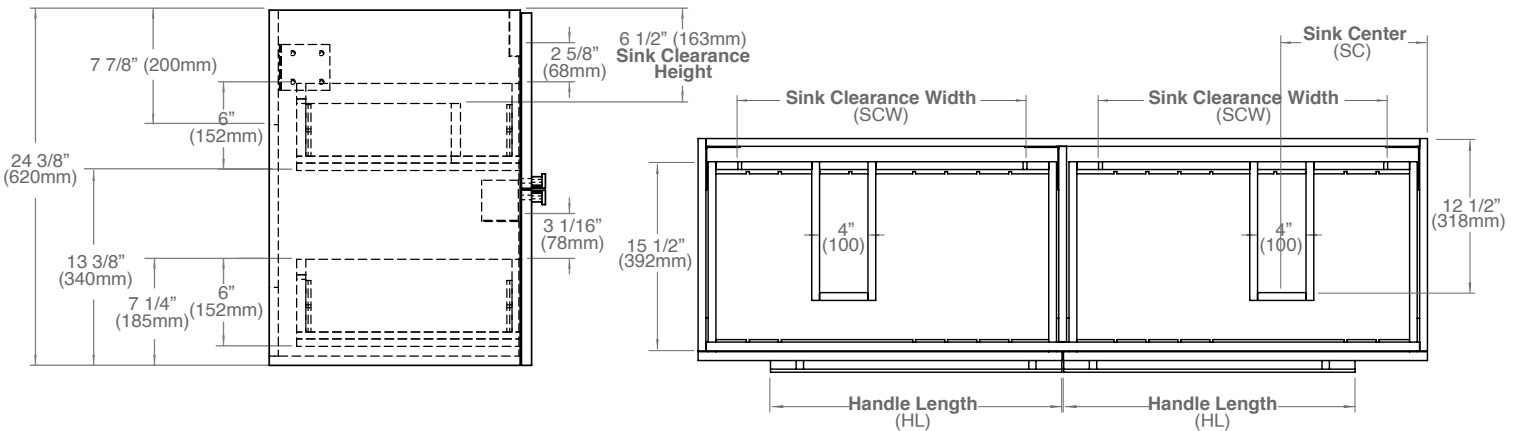

Package Dimensions

63"(1600mm) x 21"(533mm) x 28"(711mm)

Weight

168 lbs / 76 kgs

TOP VIEW

For clarification, please contact Madeli Customer Care at (800) 819-6988 Ext.1 or service@madeli.com

All dimensions are approximate and subject to standard tolerance. Specifications subject to change without prior notice.

SIDE VIEW

TOP VIEW

MODEL	CW	SCW	SC	HL	Package Dimensions	Weight
B300/B400-60D-00X-XX	59 1/4" (1505mm)	23 1/2" (596.5mm)	11 7/8" (300.5mm)	23 5/8" (601mm)	63" x 21" x 28"	168 lbs / 76 kgs
B300/B400-72D-00X-XX	71 1/16" (1805mm)	29 3/8" (746.5mm)	11" (278mm)	29 1/2" (751mm)	73" x 21" x 28"	183 lbs / 83 kgs