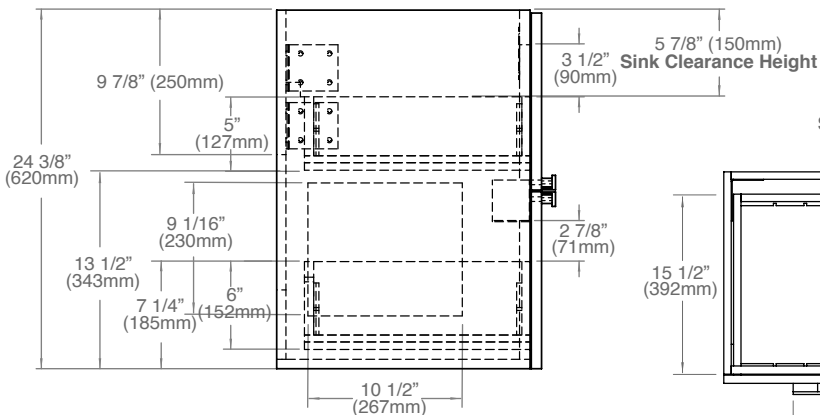

TOP VIEW

MODEL	CW	SCW	HL	Package Dimensions	Weight
B300/B400-24-00X-XX	23 5/8" (600mm)	17 1/8" (436mm)	11 5/8" (296mm)	26"(660)x21"(533)x28"(711)	75 lbs / 34 Kgs
B300/B400-30-00X-XX	29 5/8" (753mm)	23 1/4" (589mm)	17 5/8" (449mm)	32"(813)x21"(533)x28"(711)	84 lbs / 38 Kgs
B300/B400-36-00X-XX	35 5/8" (905mm)	29 1/8" (741mm)	23 5/8" (601mm)	38"(965)x21"(533)x28"(711)	95 lbs / 43 Kgs
B300/B400-42-00X-XX	41 5/8" (1058mm)	35 1/4" (894mm)	29 5/8" (751mm)	44"(1118)x21"(533)x28"(711)	111 lbs / 51 Kgs
B300/B400-48C-00X-XX	47 5/8" (1210mm)	41 1/8" (1046mm)	35 5/8" (906mm)	50"(1270)x21"(533)x28"(711)	127 lbs / 58 Kgs

Package Dimensions

50"(1270mm) x 21"(533mm) x 28"(711mm)

Weight

127 lbs / 58 kgs

TOP VIEW

For clarification, please contact Madeli Customer Care at (800) 819-6988 Ext.1 or service@madeli.com

All dimensions are approximate and subject to standard tolerance. Specifications subject to change without prior notice.

Package Dimensions

63"(1600mm) x 21"(533mm) x 28"(711mm)

Weight

168 lbs / 76 kgs

TOP VIEW

For clarification, please contact Madeli Customer Care at (800) 819-6988 Ext.1 or service@madeli.com

All dimensions are approximate and subject to standard tolerance. Specifications subject to change without prior notice.

SIDE VIEW

TOP VIEW

MODEL	CW	SCW	SC	HL	Package Dimensions	Weight
B300/B400-60D-00X-XX	59 1/4" (1505mm)	23 1/2" (596.5mm)	11 7/8" (300.5mm)	23 5/8" (601mm)	63" x 21" x 28"	168 lbs / 76 kgs
B300/B400-72D-00X-XX	71 1/16" (1805mm)	29 3/8" (746.5mm)	11" (278mm)	29 1/2" (751mm)	73" x 21" x 28"	183 lbs / 83 kgs