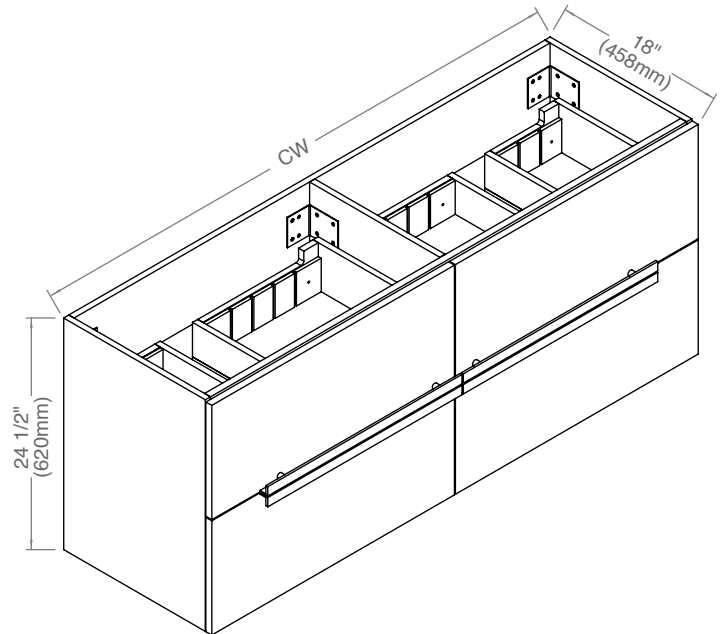

SIDE VIEW

TOP VIEW

MODEL	CW	SCW	SC	HL	Package Dimensions	Weight
B300/B400-60D-00X-XX	59 1/4" (1505mm)	23 1/2" (596.5mm)	11 7/8" (300.5mm)	23 5/8" (601mm)	63" x 21" x 28"	168 lbs / 76 kgs
B300/B400-72D-00X-XX	71 1/16" (1805mm)	29 3/8" (746.5mm)	11" (278mm)	29 1/2" (751mm)	73" x 21" x 28"	183 lbs / 83 kgs