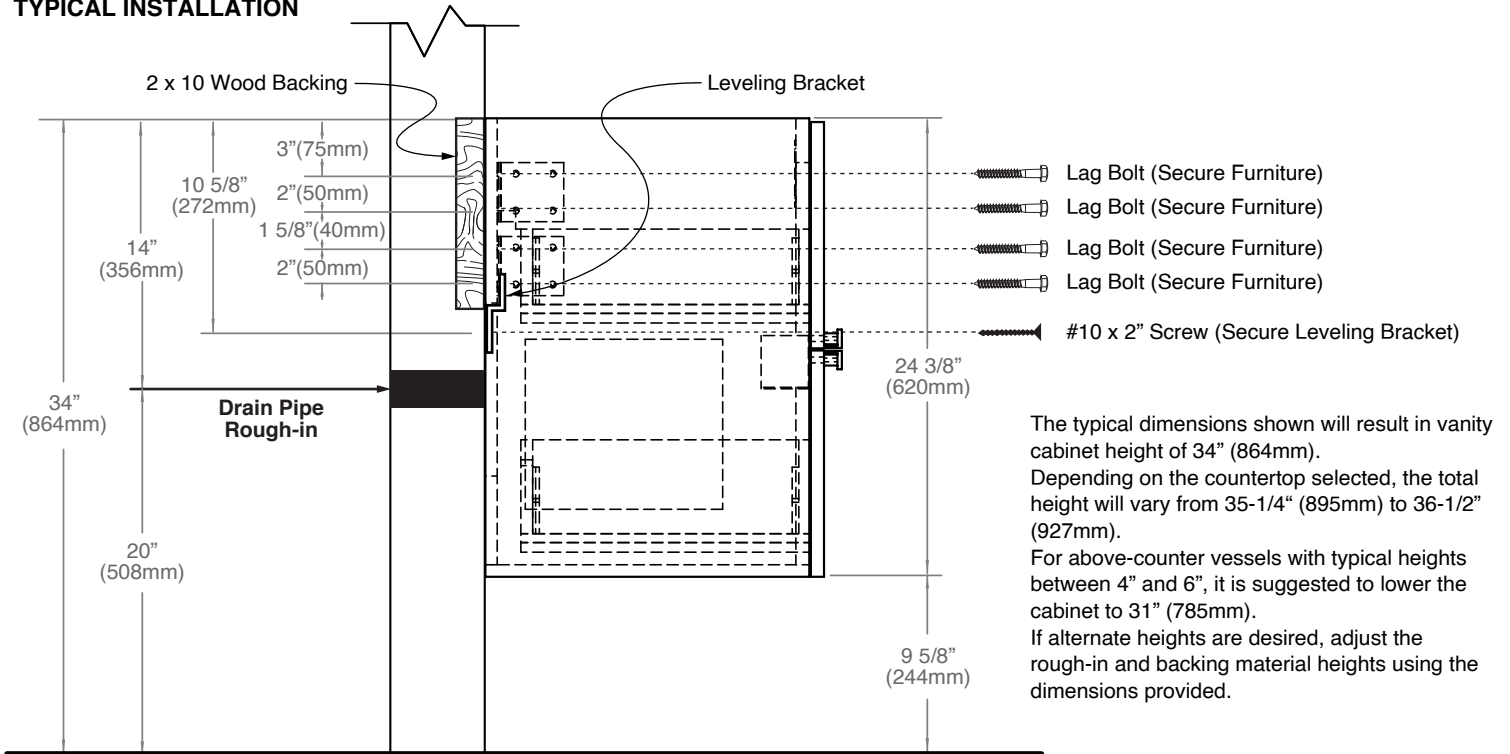

Urban - WALL HUNG VANITY

Cabinet Specifications

TYPICAL INSTALLATION

ACCESSORIES FOR INSTALLATION