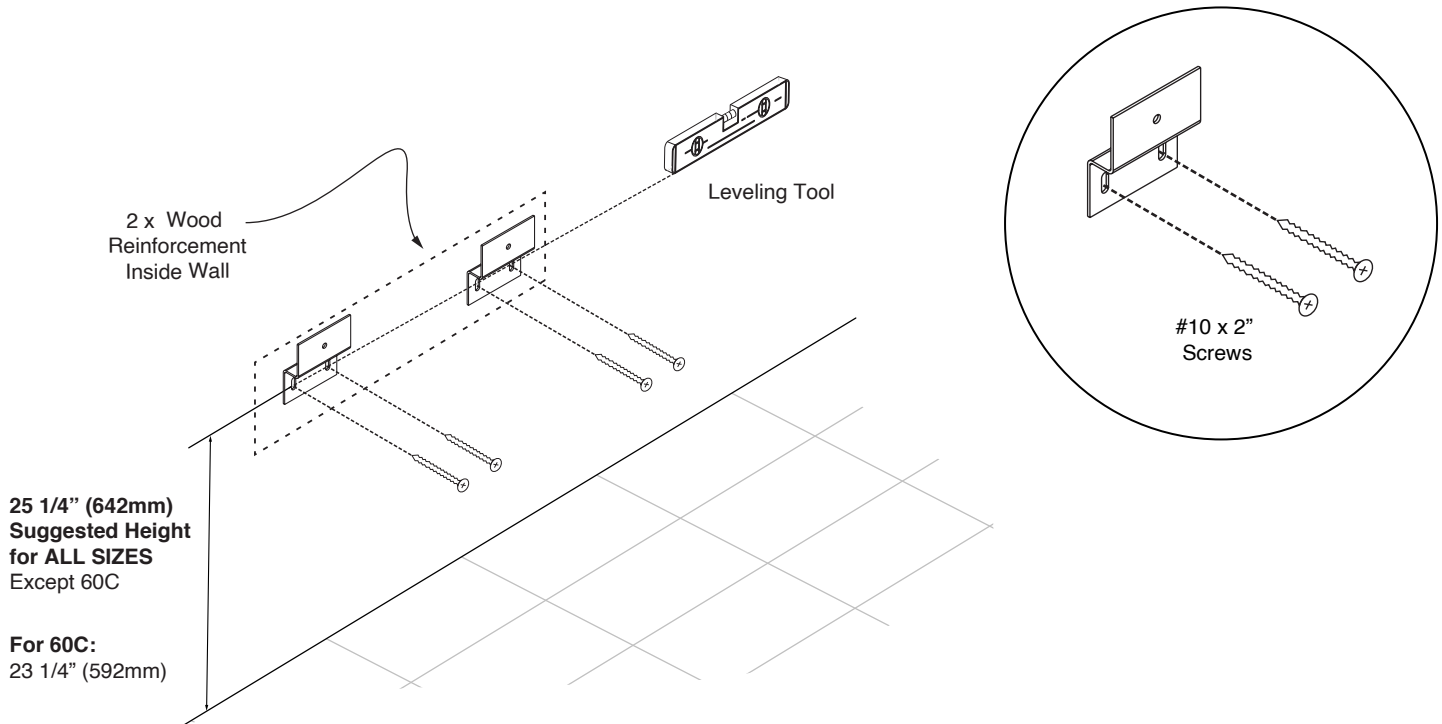

Urban - WALL HUNG VANITY

Installation Guide

STEP 1: Install leveling brackets

STEP 2: Place vanity on leveling bracket.

The leveling brackets are only to level the vanity.
They are not designed for permanent support.
The cabinet needs to be secured to wood backing.