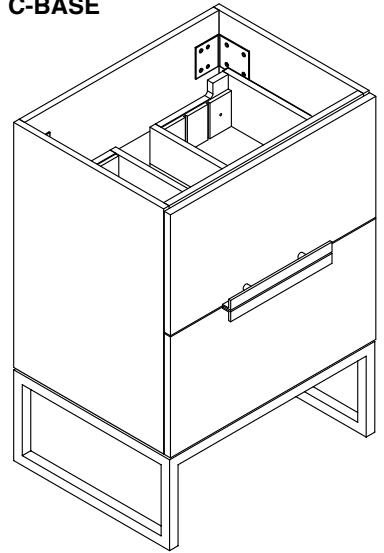

Soho - FREE STANDING VANITY

Feet/Base Installation

C-BASE

FEET/BASE INSTALLATION

1. Flip cabinet in the upside down position.
2. Mark screw locations using legs/base as template.
3. Pre-drill holes with 5/64", 3/32" or 7/64" drill bit about 1/2" deep.
4. Using provided screws, fix legs/base to cabinet as shown below.

If using a regular battery drill, set clutch to minimum and increase setting as needed.

DO NOT OVER TIGHTEN THE SCREWS. DOING SO WILL SPLIT THE WOOD SIDE PANEL.

S-FEET INSTALLATION