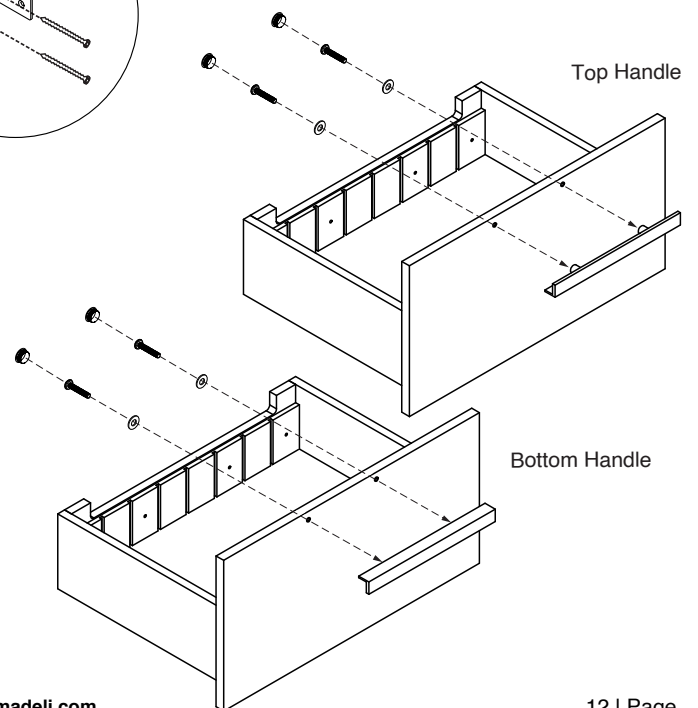

For clarification, please contact Madeli Customer Care at (800) 819-6988 Ext.1 or service@madeli.com
All dimensions are approximate and subject to standard tolerance. Specifications subject to change without prior notice.