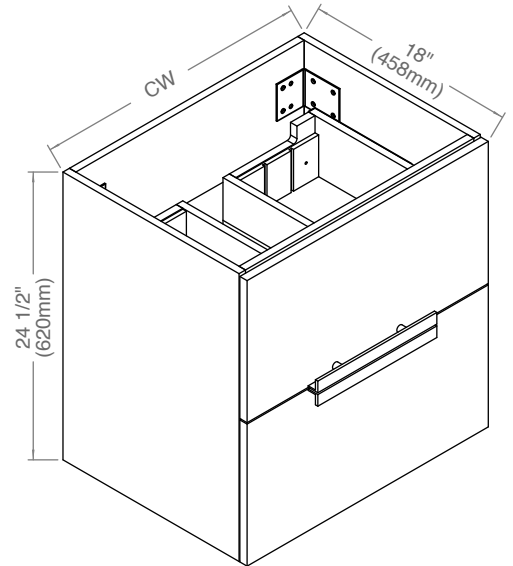

TOP VIEW

MODEL	CW	SCW	HL	Package Dimensions	Weight
B300/B400-24-00X-XX	23 5/8" (600mm)	17 1/8" (436mm)	11 5/8" (296mm)	26"(660)x21"(533)x28"(711)	75 lbs / 34 Kgs
B300/B400-30-00X-XX	29 5/8" (753mm)	23 1/4" (589mm)	17 5/8" (449mm)	32"(813)x21"(533)x28"(711)	84 lbs / 38 Kgs
B300/B400-36-00X-XX	35 5/8" (905mm)	29 1/8" (741mm)	23 5/8" (601mm)	38"(965)x21"(533)x28"(711)	95 lbs / 43 Kgs
B300/B400-42-00X-XX	41 5/8" (1058mm)	35 1/4" (894mm)	29 5/8" (751mm)	44"(1118)x21"(533)x28"(711)	111 lbs / 51 Kgs
B300/B400-48C-00X-XX	47 5/8" (1210mm)	41 1/8" (1046mm)	35 5/8" (906mm)	50"(1270)x21"(533)x28"(711)	127 lbs / 58 Kgs