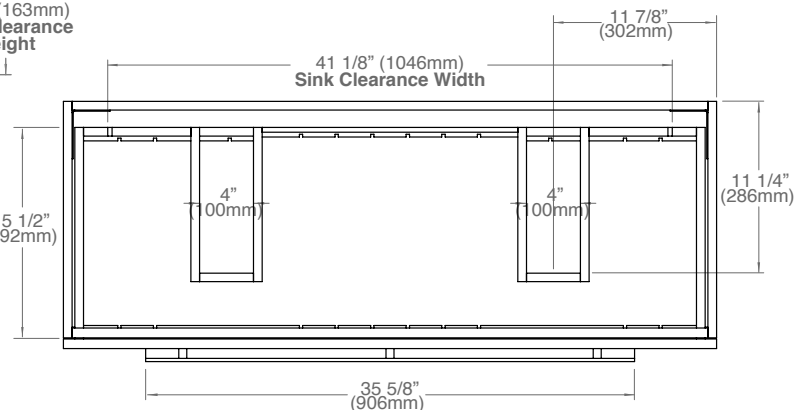

TOP VIEW

MODEL	CW	SCW	HL	Package Dimensions	Weight
B300/B400-24-00X-XX	23 5/8" (600mm)	17 1/8" (436mm)	11 5/8" (296mm)	26"(660)x21"(533)x28"(711)	75 lbs / 34 Kgs
B300/B400-30-00X-XX	29 5/8" (753mm)	23 1/4" (589mm)	17 5/8" (449mm)	32"(813)x21"(533)x28"(711)	84 lbs / 38 Kgs
B300/B400-36-00X-XX	35 5/8" (905mm)	29 1/8" (741mm)	23 5/8" (601mm)	38"(965)x21"(533)x28"(711)	95 lbs / 43 Kgs
B300/B400-42-00X-XX	41 5/8" (1058mm)	35 1/4" (894mm)	29 5/8" (751mm)	44"(1118)x21"(533)x28"(711)	111 lbs / 51 Kgs
B300/B400-48C-00X-XX	47 5/8" (1210mm)	41 1/8" (1046mm)	35 5/8" (906mm)	50"(1270)x21"(533)x28"(711)	127 lbs / 58 Kgs

Package Dimensions

50"(1270mm) x 21"(533mm) x 28"(711mm)

Weight

127 lbs / 58 kgs

TOP VIEW

For clarification, please contact Madeli Customer Care at (800) 819-6988 Ext.1 or service@madeli.com

All dimensions are approximate and subject to standard tolerance. Specifications subject to change without prior notice.

Package Dimensions

63"(1600mm) x 21"(533mm) x 28"(711mm)

Weight

168 lbs / 76 kgs

TOP VIEW

For clarification, please contact Madeli Customer Care at (800) 819-6988 Ext.1 or service@madeli.com

All dimensions are approximate and subject to standard tolerance. Specifications subject to change without prior notice.

SIDE VIEW

TOP VIEW

MODEL	CW	SCW	SC	HL	Package Dimensions	Weight
B300/B400-60D-00X-XX	59 1/4" (1505mm)	23 1/2" (596.5mm)	11 7/8" (300.5mm)	23 5/8" (601mm)	63" x 21" x 28"	168 lbs / 76 kgs
B300/B400-72D-00X-XX	71 1/16" (1805mm)	29 3/8" (746.5mm)	11" (278mm)	29 1/2" (751mm)	73" x 21" x 28"	183 lbs / 83 kgs