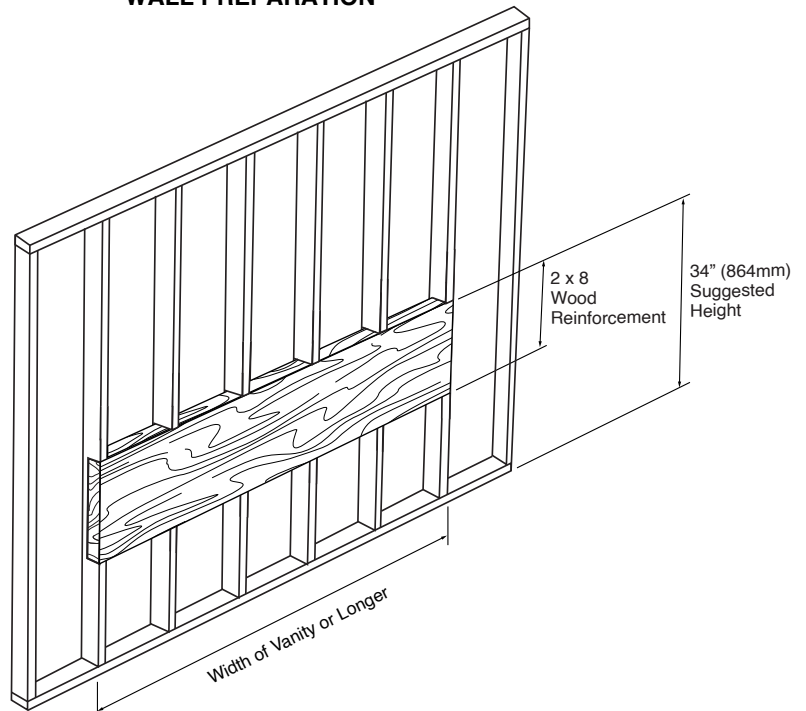

WALL PREPARATION

For clarification, please contact Madeli Customer Care at (800) 819-6988 Ext.1 or service@madeli.com

All dimensions are approximate and subject to standard tolerance. Specifications subject to change without prior notice.