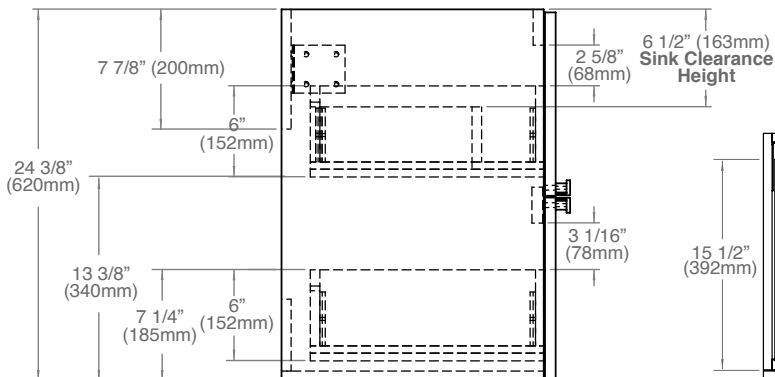

TOP VIEW

MODEL	CW	SCW	HL	Package Dimensions	Weight
B300/B400-24-00X-XX	23 5/8" (600mm)	17 1/8" (436mm)	11 5/8" (296mm)	26"(660)x21"(533)x28"(711)	75 lbs / 34 Kgs
B300/B400-30-00X-XX	29 5/8" (753mm)	23 1/4" (589mm)	17 5/8" (449mm)	32"(813)x21"(533)x28"(711)	84 lbs / 38 Kgs
B300/B400-36-00X-XX	35 5/8" (905mm)	29 1/8" (741mm)	23 5/8" (601mm)	38"(965)x21"(533)x28"(711)	95 lbs / 43 Kgs
B300/B400-42-00X-XX	41 5/8" (1058mm)	35 1/4" (894mm)	29 5/8" (751mm)	44"(1118)x21"(533)x28"(711)	111 lbs / 51 Kgs
B300/B400-48C-00X-XX	47 5/8" (1210mm)	41 1/8" (1046mm)	35 5/8" (906mm)	50"(1270)x21"(533)x28"(711)	127 lbs / 58 Kgs

Package Dimensions

50"(1270mm) x 21"(533mm) x 28"(711mm)

Weight

127 lbs / 58 kgs

TOP VIEW

For clarification, please contact Madeli Customer Care at (800) 819-6988 Ext.1 or service@madeli.com

All dimensions are approximate and subject to standard tolerance. Specifications subject to change without prior notice.

Package Dimensions

63"(1600mm) x 21"(533mm) x 28"(711mm)

Weight

168 lbs / 76 kgs

TOP VIEW

For clarification, please contact Madeli Customer Care at (800) 819-6988 Ext.1 or service@madeli.com

All dimensions are approximate and subject to standard tolerance. Specifications subject to change without prior notice.

SIDE VIEW

TOP VIEW

MODEL	CW	SCW	SC	HL	Package Dimensions	Weight
B300/B400-60D-00X-XX	59 1/4" (1505mm)	23 1/2" (596.5mm)	11 7/8" (300.5mm)	23 5/8" (601mm)	63" x 21" x 28"	168 lbs / 76 kgs
B300/B400-72D-00X-XX	71 1/16" (1805mm)	29 3/8" (746.5mm)	11" (278mm)	29 1/2" (751mm)	73" x 21" x 28"	183 lbs / 83 kgs