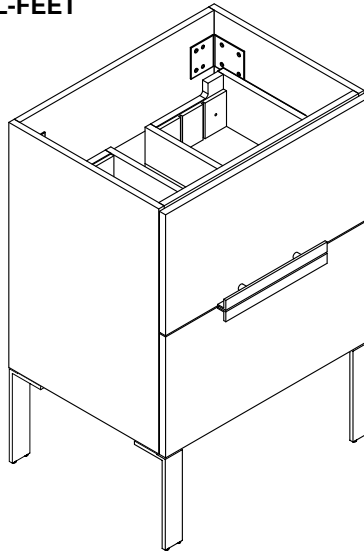

Soho - FREE STANDING VANITY

Feet/Base Installation

L-FEET

FEET/BASE INSTALLATION

1. Flip cabinet in the upside down position.
2. Mark screw locations using legs/base as template.
3. Pre-drill holes with 5/64", 3/32" or 7/64" drill bit about 1/2" deep.
4. Using provided screws, fix legs/base to cabinet as shown below.

If using a regular battery drill, set clutch to minimum and increase setting as needed.

DO NOT OVER TIGHTEN THE SCREWS. DOING SO WILL SPLIT THE WOOD SIDE PANEL.

S-FEET INSTALLATION