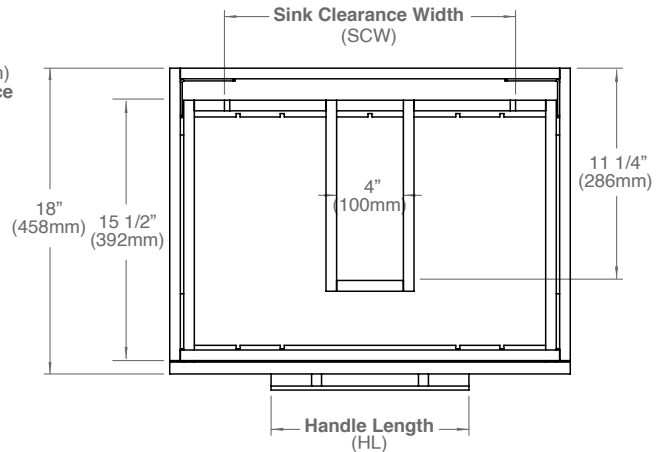

TOP VIEW

MODEL	CW	SCW	HL	Package Dimensions	Weight
B300/B400-24-00X-XX	23 5/8" (600mm)	17 1/8" (436mm)	11 5/8" (296mm)	26"(660)x21"(533)x28"(711)	75 lbs / 34 Kgs
B300/B400-30-00X-XX	29 5/8" (753mm)	23 1/4" (589mm)	17 5/8" (449mm)	32"(813)x21"(533)x28"(711)	84 lbs / 38 Kgs
B300/B400-36-00X-XX	35 5/8" (905mm)	29 1/8" (741mm)	23 5/8" (601mm)	38"(965)x21"(533)x28"(711)	95 lbs / 43 Kgs
B300/B400-42-00X-XX	41 5/8" (1058mm)	35 1/4" (894mm)	29 5/8" (751mm)	44"(1118)x21"(533)x28"(711)	111 lbs / 51 Kgs
B300/B400-48C-00X-XX	47 5/8" (1210mm)	41 1/8" (1046mm)	35 5/8" (906mm)	50"(1270)x21"(533)x28"(711)	127 lbs / 58 Kgs

Package Dimensions

50"(1270mm) x 21"(533mm) x 28"(711mm)

Weight

127 lbs / 58 kgs

TOP VIEW

For clarification, please contact Madeli Customer Care at (800) 819-6988 Ext.1 or service@madeli.com

All dimensions are approximate and subject to standard tolerance. Specifications subject to change without prior notice.