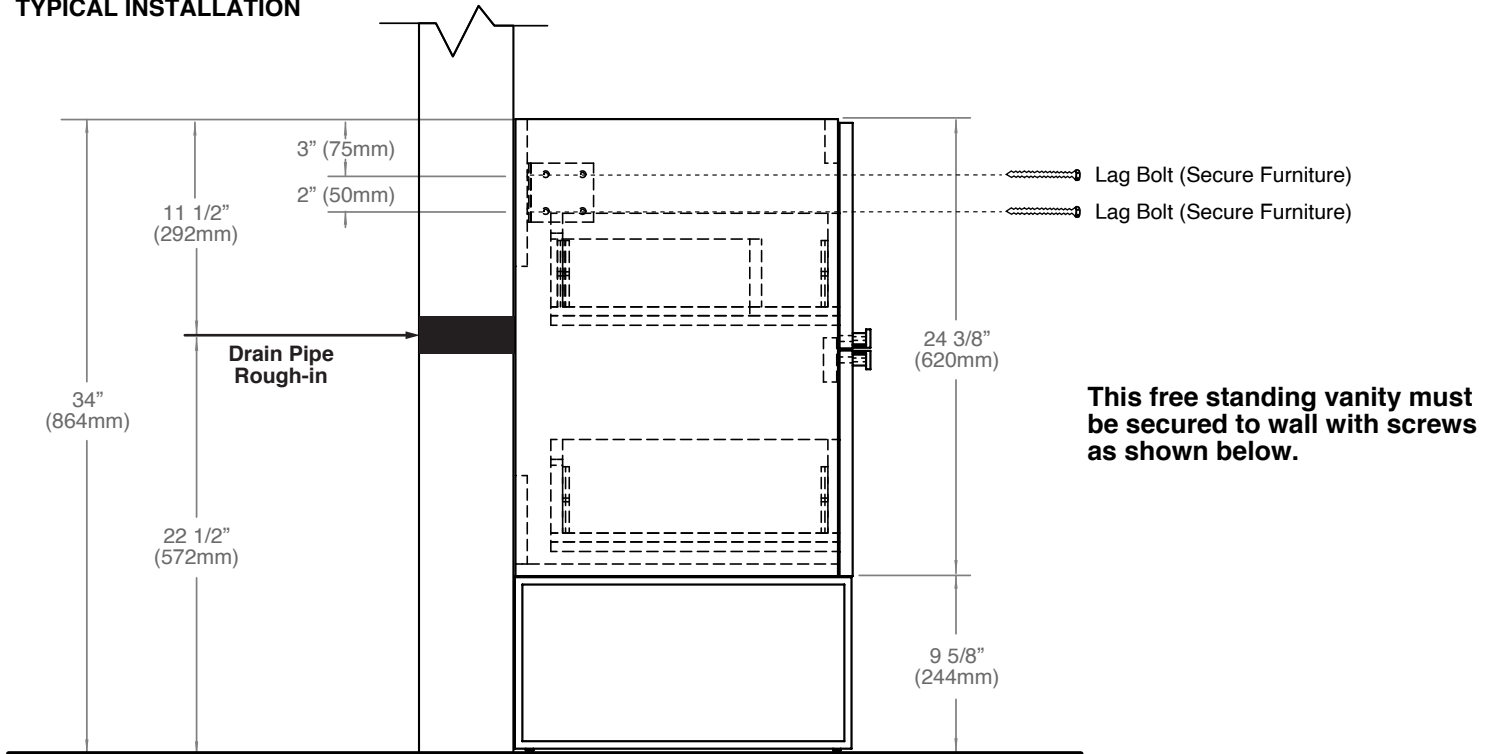

Soho - FREE STANDING VANITY

Installation Guide

TYPICAL INSTALLATION