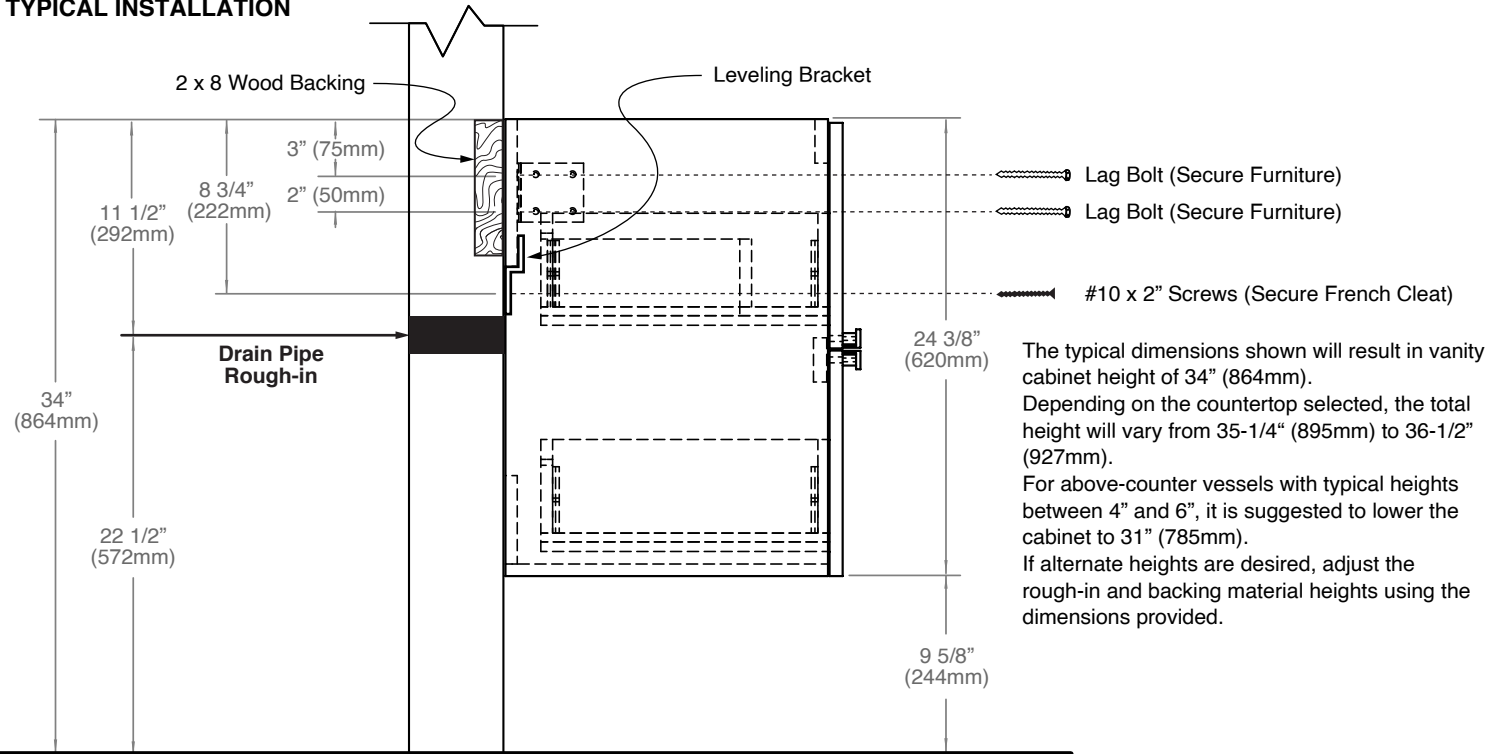

Urban - WALL HUNG VANITY

Cabinet Specifications

TYPICAL INSTALLATION

ACCESSORIES FOR INSTALLATION