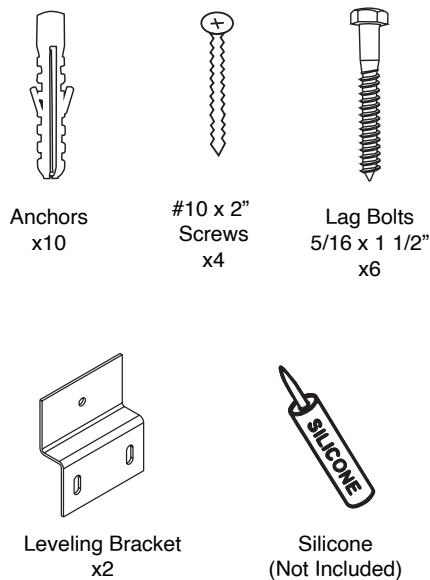

All dimensions are approximate and subject to standard tolerance. Specifications subject to change without prior notice.

Urban - WALL HUNG VANITY

Cabinet Specifications

TYPICAL INSTALLATION

ACCESSORIES FOR INSTALLATION