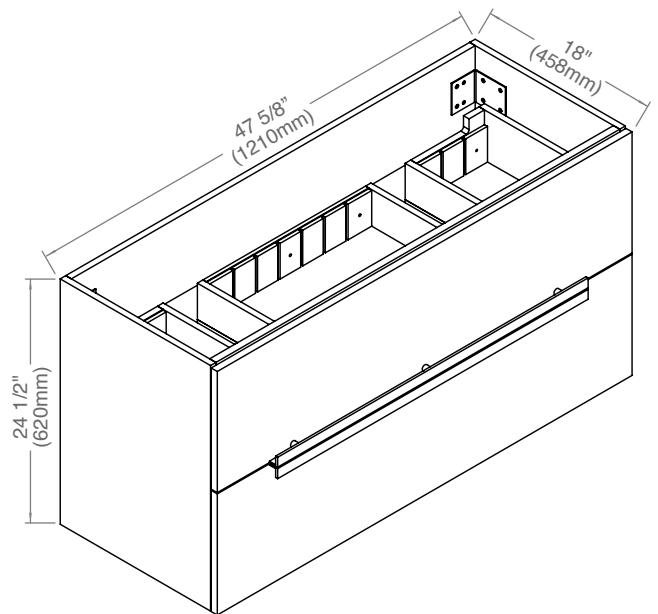

Package Dimensions

50"(1270mm) x 21"(533mm) x 28"(711mm)

Weight

127 lbs / 58 kgs

TOP VIEW

For clarification, please contact Madeli Customer Care at (800) 819-6988 Ext.1 or service@madeli.com

All dimensions are approximate and subject to standard tolerance. Specifications subject to change without prior notice.