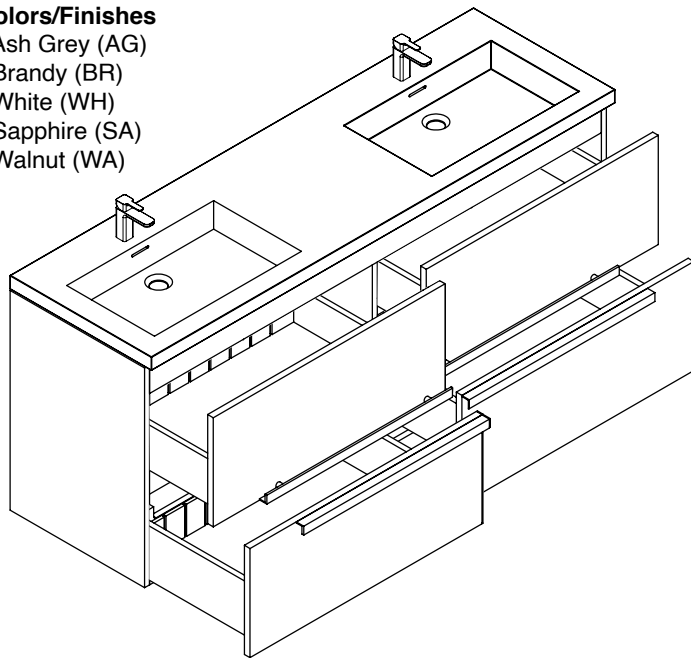

Package Dimensions

63"(1600mm) x 21"(533mm) x 28"(711mm)

Weight

168 lbs / 76 kgs

TOP VIEW

For clarification, please contact Madeli Customer Care at (800) 819-6988 Ext.1 or service@madeli.com

All dimensions are approximate and subject to standard tolerance. Specifications subject to change without prior notice.

Urban/Soho - 60"/72" - Double Bowl

Cabinet Specifications

Features

- Urban-Wall Hung Vanity or Soho-Free Standing Vanity
- Bathroom Furniture grade plywood layered with solid wood veneer protected by polyurethane or finished with premium polyurethane solid color paints
- Matching finish inside out
- Two fully adjustable drawers with full-extension soft-close European hardware
- Top and Bottom drawers include adjustable tempered glass dividers
- Handle/Foot finish options: polished chrome (PC), brushed nickel (BN), polished nickel (PN), matte black (MB) and satin brass (SB)

SIDE VIEW

TOP VIEW

MODEL	CW	SCW	SC	HL	Package Dimensions	Weight
B300/B400-60D-00X-XX	59 1/4" (1505mm)	23 1/2" (596.5mm)	11 7/8" (300.5mm)	23 5/8" (601mm)	63" x 21" x 28"	168 lbs / 76 kgs
B300/B400-72D-00X-XX	71 1/16" (1805mm)	29 3/8" (746.5mm)	11" (278mm)	29 1/2" (751mm)	73" x 21" x 28"	183 lbs / 83 kgs