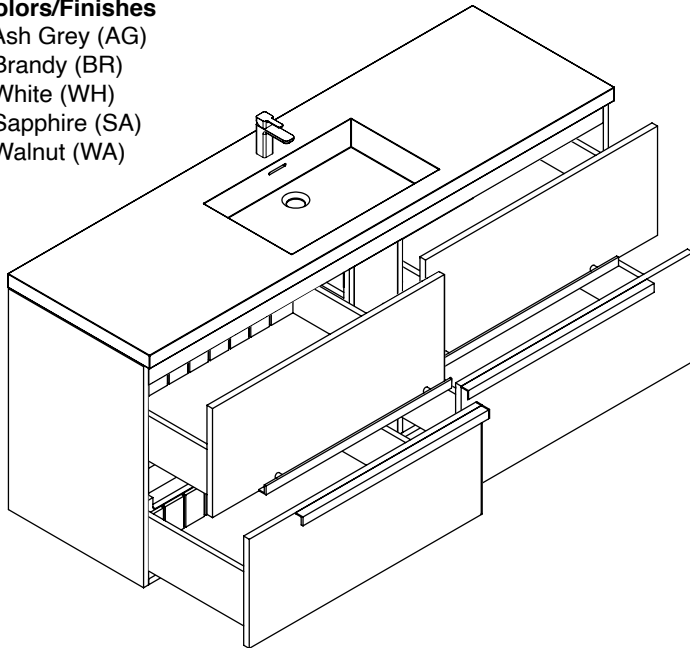

Urban/Soho - 60" - Single Bowl

Cabinet Specifications

Features

- Urban-Wall Hung Vanity or Soho-Free Standing Vanity
- Bathroom Furniture grade plywood layered with solid wood veneer protected by polyurethane or finished with premium polyurethane solid color paints
- Matching finish inside out
- Two fully adjustable drawers with full-extension soft-close European hardware
- Top and Bottom drawers include adjustable tempered glass dividers
- Handle/Feet finish options: polished chrome (PC), brushed nickel (BN), polished nickel (PN), matte black (MB) and satin brass (SB)

Colors/Finishes

- Ash Grey (AG)
- Brandy (BR)
- White (WH)
- Sapphire (SA)
- Walnut (WA)

SIDE VIEW

Top/Basin options

- White, Soft Grey or White Carrara Quartzstone™ top & white under mount ceramic basin
- Glossy White X-Stone top/basin
- Glossy or Matte White X-Stone flat countertop

Package Dimensions

63"(1600mm) x 21"(533mm) x 28"(711mm)