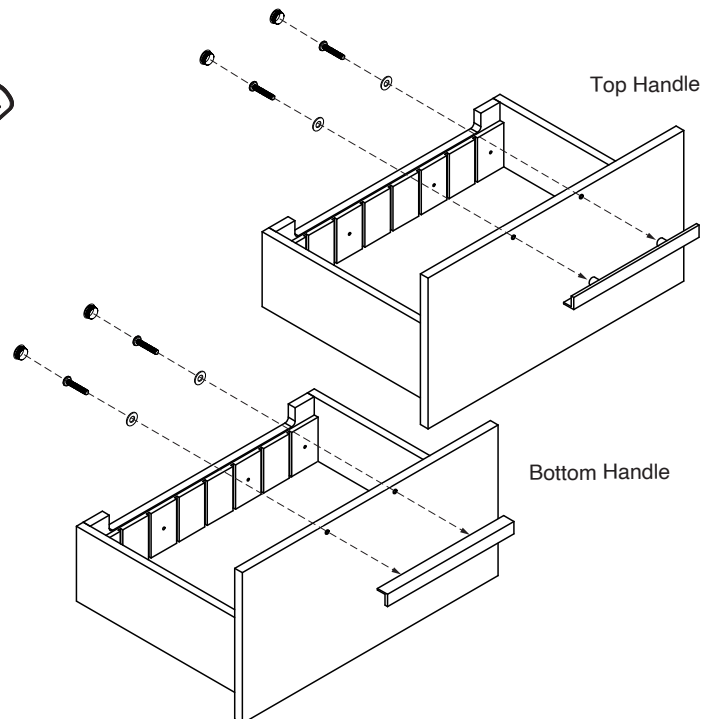

HANDLE INSTALLATION

For clarification, please contact Madeli Customer Care at (800) 819-6988 Ext.1 or service@madeli.com
All dimensions are approximate and subject to standard tolerance. Specifications subject to change without prior notice.