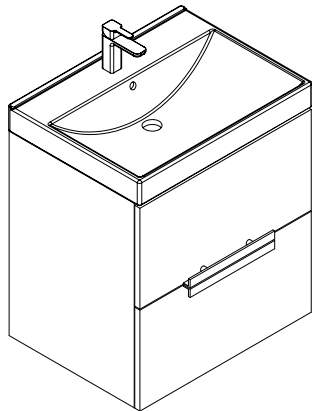

Specifications and Installation Guide

B300-Urban

Wall Hung Vanity Collection

Models

- B300-24-002-XX
- B300-30-002-XX
- B300-36-002-XX
- B300-42-002-XX
- B300-48C-002-XX
- B300-48D-002-XX
- B300-60C-002-XX
- B300-60D-002-XX
- B300-72D-002-XX