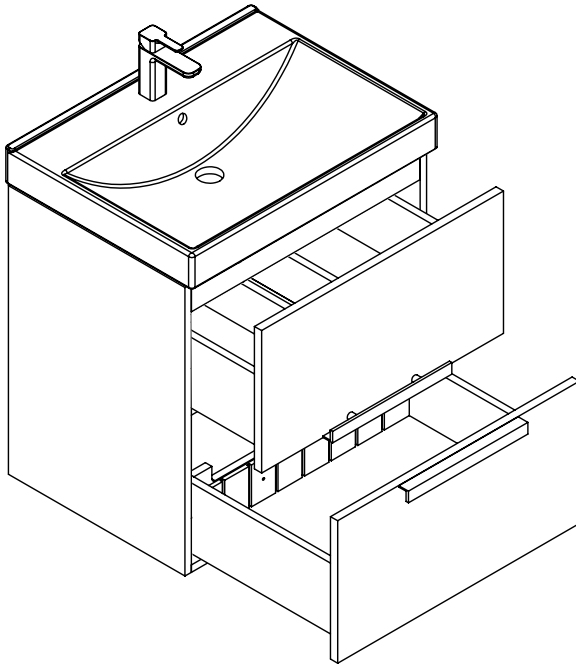

Urban/Soho - 24"/30"/36"/42"/48" - Single Bowl

Cabinet Specifications

Features

- Urban-Wall Hung Vanity or Soho-Free Standing Vanity
- Bathroom Furniture grade plywood layered with solid wood veneer protected by polyurethane or finished with premium polyurethane solid color paints
- Matching finish inside out
- Two fully adjustable drawers with full-extension soft-close European hardware
- Top and Bottom drawers include adjustable tempered glass dividers
- Handle/Feet finish options: polished chrome (PC), brushed nickel (BN), polished nickel (PN), matte black (MB) and satin brass (SB)

Colors/Finishes

- Ash Grey (AG)
- Brandy (BR)
- White (WH)
- Sapphire (SA)
- Walnut (WA)

Top/Basin options

- White, Soft Grey or White Carrara Quartzstone™ top & white under mount ceramic basin
- Glossy White X-Stone top/basin
- Ceramic basin
- Tempered glass top/basin
- Glossy or Matte White X-Stone flat countertop