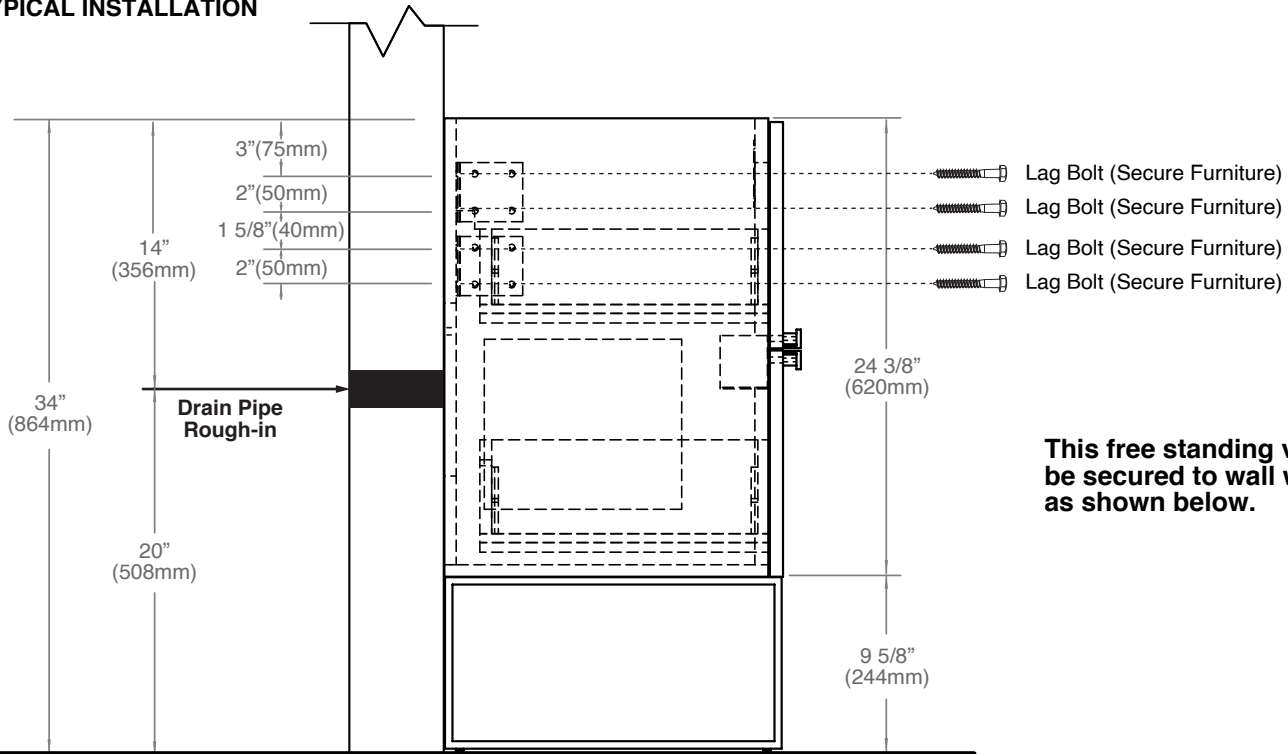

Soho - FREE STANDING VANITY

Installation Guide

TYPICAL INSTALLATION

This free standing vanity must be secured to wall with screws as shown below.