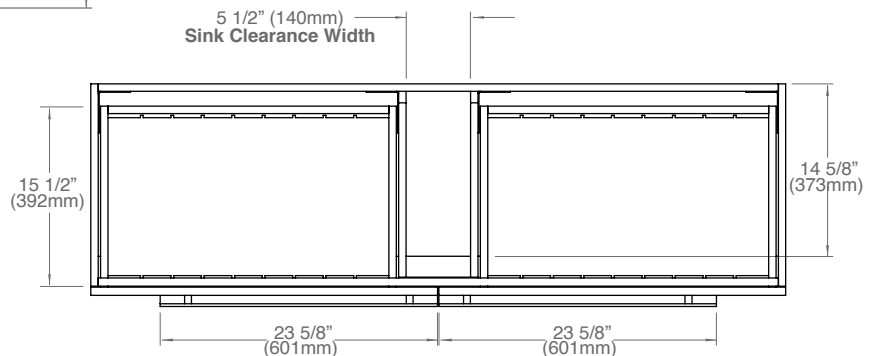

TOP VIEW

MODEL	CW	SCW	HL	Package Dimensions	Weight
B300/B400-24-00X-XX	23 5/8" (600mm)	17 1/8" (436mm)	11 5/8" (296mm)	26"(660)x21"(533)x28"(711)	75 lbs / 34 Kgs
B300/B400-30-00X-XX	29 5/8" (753mm)	23 1/4" (589mm)	17 5/8" (449mm)	32"(813)x21"(533)x28"(711)	84 lbs / 38 Kgs
B300/B400-36-00X-XX	35 5/8" (905mm)	29 1/8" (741mm)	23 5/8" (601mm)	38"(965)x21"(533)x28"(711)	95 lbs / 43 Kgs
B300/B400-42-00X-XX	41 5/8" (1058mm)	35 1/4" (894mm)	29 5/8" (751mm)	44"(1118)x21"(533)x28"(711)	111 lbs / 51 Kgs
B300/B400-48C-00X-XX	47 5/8" (1210mm)	41 1/8" (1046mm)	35 5/8" (906mm)	50"(1270)x21"(533)x28"(711)	127 lbs / 58 Kgs

Package Dimensions

50"(1270mm) x 21"(533mm) x 28"(711mm)

Weight

127 lbs / 58 kgs

TOP VIEW

For clarification, please contact Madeli Customer Care at (800) 819-6988 Ext.1 or service@madeli.com

All dimensions are approximate and subject to standard tolerance. Specifications subject to change without prior notice.

Package Dimensions

63"(1600mm) x 21"(533mm) x 28"(711mm)

Weight

168 lbs / 76 kgs

TOP VIEW

For clarification, please contact Madeli Customer Care at (800) 819-6988 Ext.1 or service@madeli.com

All dimensions are approximate and subject to standard tolerance. Specifications subject to change without prior notice.

SIDE VIEW

TOP VIEW

MODEL	CW	SCW	SC	HL	Package Dimensions	Weight
B300/B400-60D-00X-XX	59 1/4" (1505mm)	23 1/2" (596.5mm)	11 7/8" (300.5mm)	23 5/8" (601mm)	63" x 21" x 28"	168 lbs / 76 kgs
B300/B400-72D-00X-XX	71 1/16" (1805mm)	29 3/8" (746.5mm)	11" (278mm)	29 1/2" (751mm)	73" x 21" x 28"	183 lbs / 83 kgs