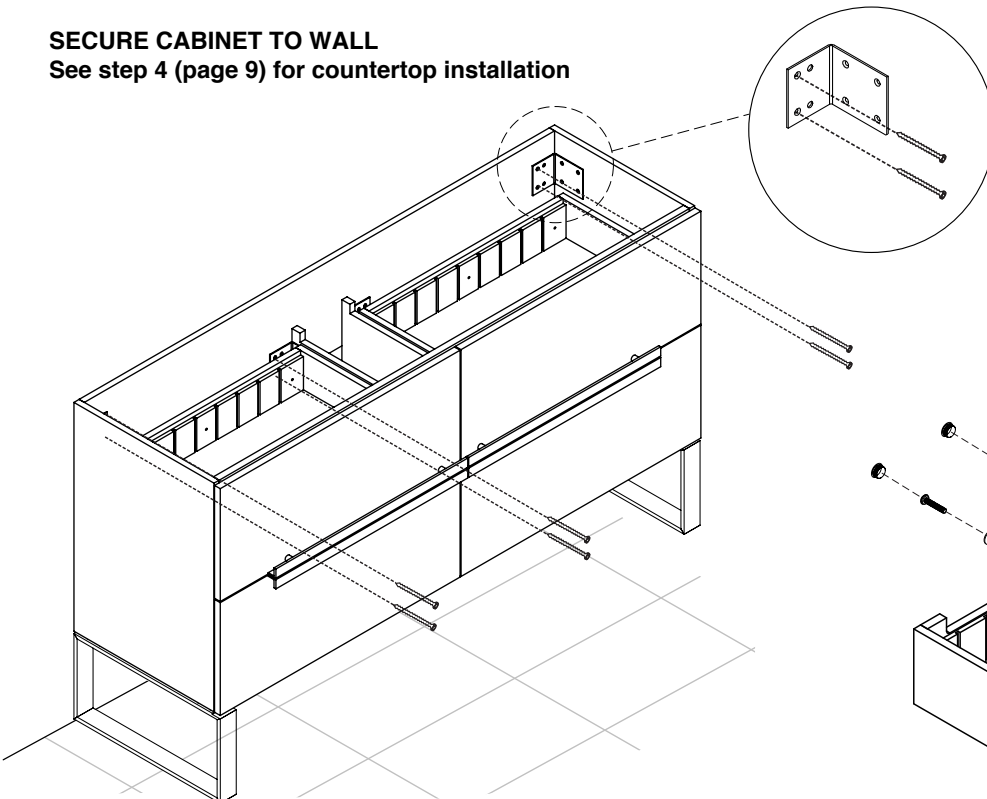

Soho - FREE STANDING VANITY

Installation Guide

TYPICAL INSTALLATION

This free standing vanity must be secured to wall with screws as shown below.

SECURE CABINET TO WALL

See step 4 (page 9) for countertop installation