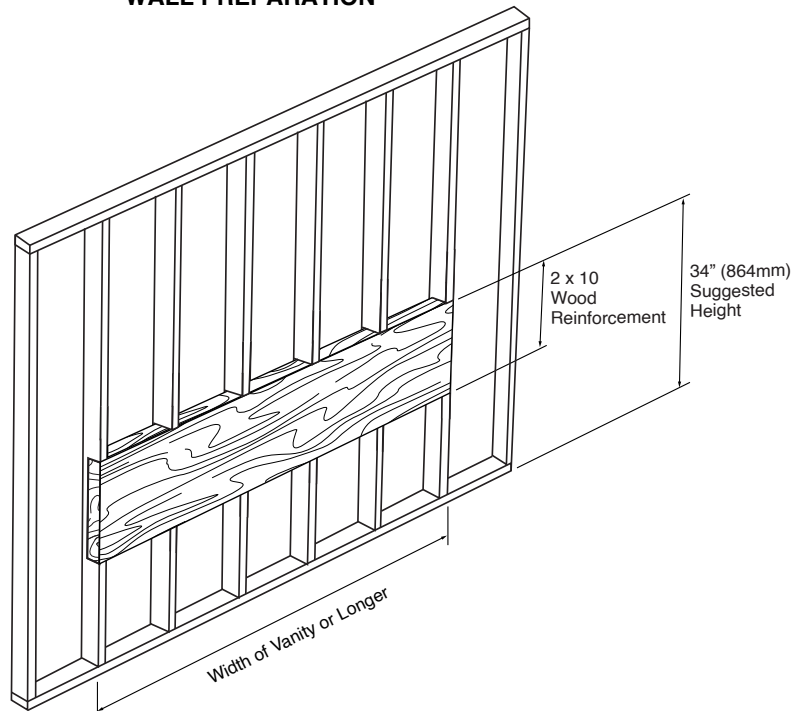

WALL PREPARATION

For clarification, please contact Madeli Customer Care at (800) 819-6988 Ext.1 or service@madeli.com
All dimensions are approximate and subject to standard tolerance. Specifications subject to change without prior notice.