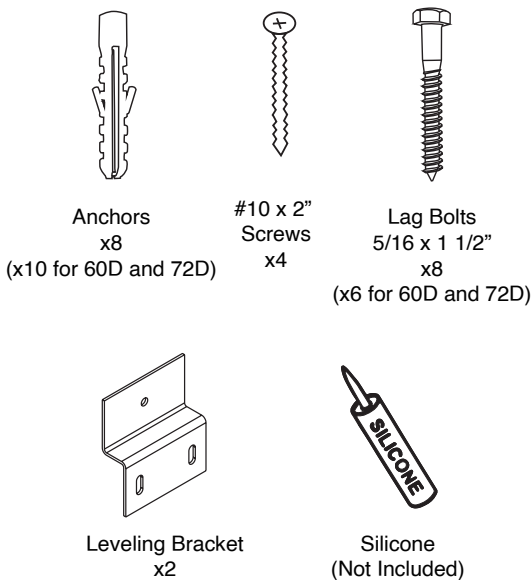

Urban - WALL HUNG VANITY

Cabinet Specifications

TYPICAL INSTALLATION

ACCESSORIES FOR INSTALLATION

WALL PREPARATION

For clarification, please contact Madeli Customer Care at (800) 819-6988 Ext.1 or service@madeli.com

All dimensions are approximate and subject to standard tolerance. Specifications subject to change without prior notice.