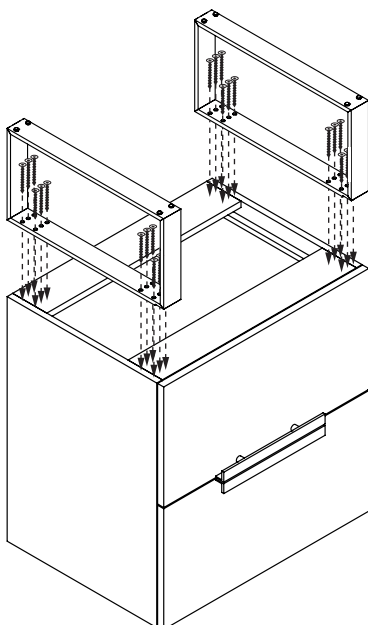

S-FEET INSTALLATION