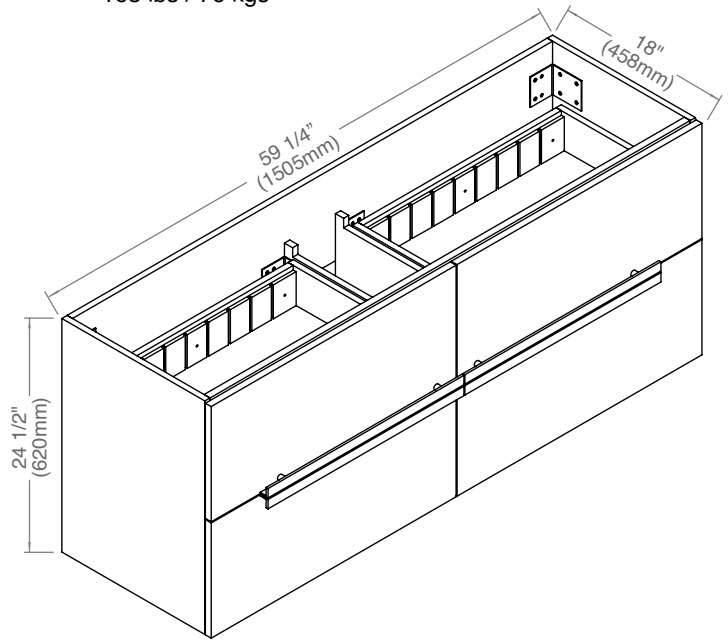

Package Dimensions

63"(1600mm) x 21"(533mm) x 28"(711mm)

Weight

168 lbs / 76 kgs

TOP VIEW

For clarification, please contact Madeli Customer Care at (800) 819-6988 Ext.1 or service@madeli.com

All dimensions are approximate and subject to standard tolerance. Specifications subject to change without prior notice.