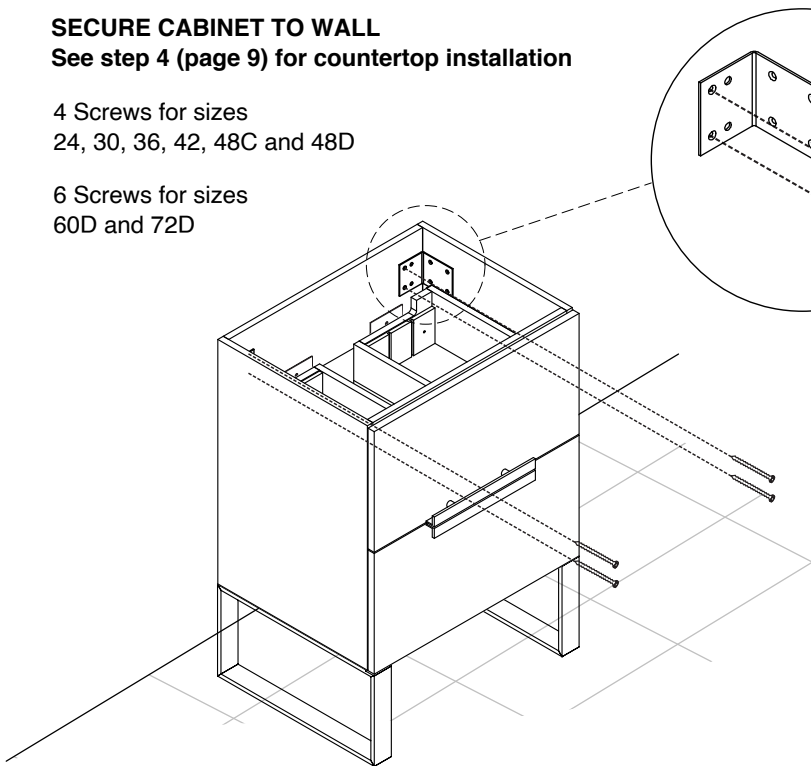

Soho - FREE STANDING VANITY

Installation Guide

TYPICAL INSTALLATION

SECURE CABINET TO WALL

See step 4 (page 9) for countertop installation

4 Screws for sizes
24, 30, 36, 42, 48C and 48D

6 Screws for sizes
60D and 72D