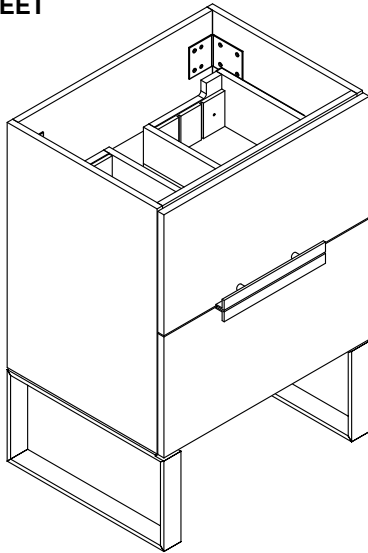

Soho - FREE STANDING VANITY

Feet/Base Installation

S-FEET