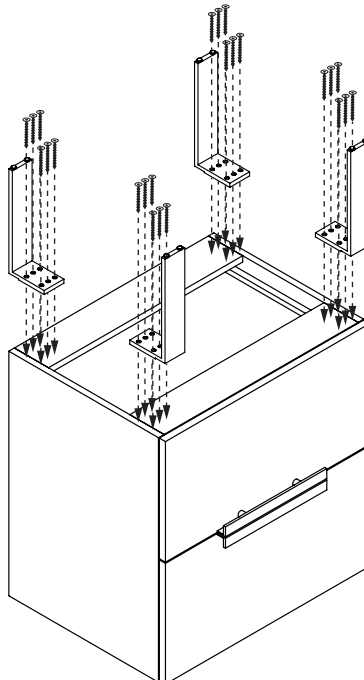

L-FEET INSTALLATION