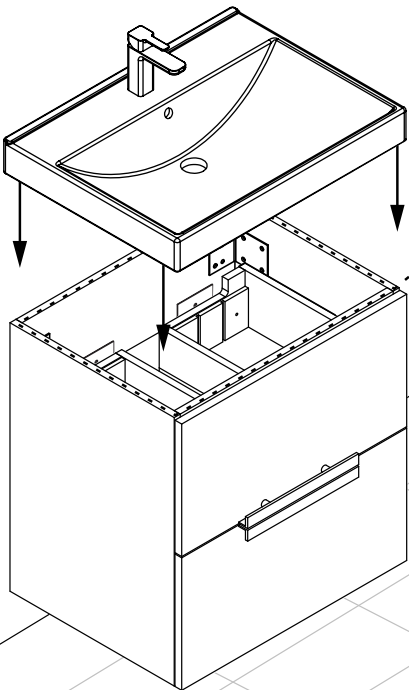

Urban - WALL HUNG VANITY

Installation Guide

STEP 3: Secure vanity to wood reinforcement backing.

4 Screws for sizes
24, 30, 36, 42, 48C and 48D

6 Screws for sizes
60C, 60D and 72D

STEP 4: Install countertop with silicone.