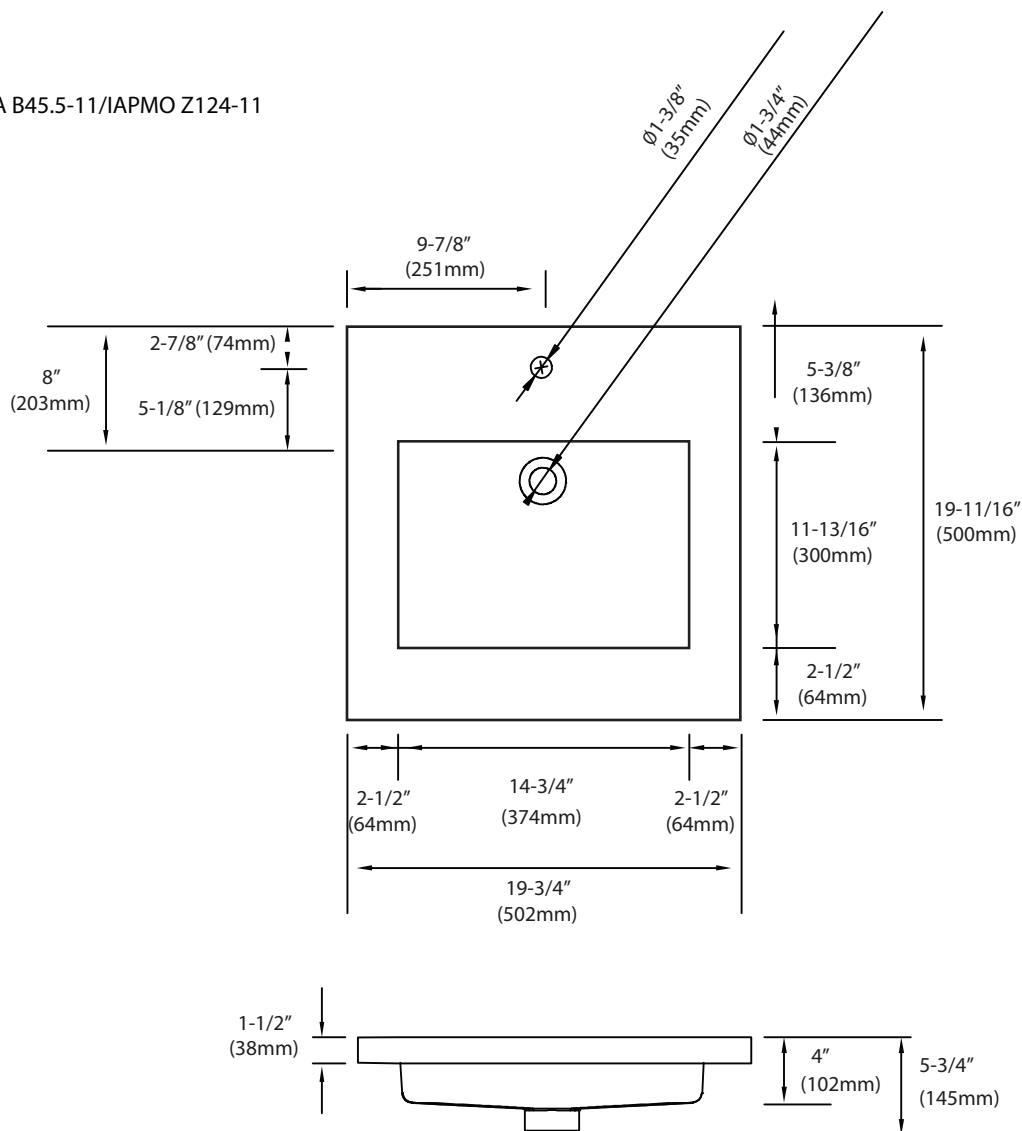

## X-Stone Top/Basin - 20"

### Features

- X-Stone countertop and basin
- Size: 19-3/4"(502mm)L x 19-11/16"(500mm)W x 2"(51mm)H
- Material: Solid Surface
- Overflow: Yes
- 4" backsplash & sidesplash: Optional
- Single faucet: XTU2015-20-110-WH (as shown)
- No faucet hole: XTU2015-20-100-WH
- Packaging Dimensions: 23"x 23" x 9"
- Gross Weight: 26 lbs. / 12 kgs.

### Finishes

Glossy White

**Compliance:** CSA B45.5-11/IAPMO Z124-11

**For clarification, please contact Madeli Customer Care at (800)-819-6988 or (305)-718-8817 Ext. 1**

All dimensions are approximate and subject to standard tolerance. Specifications subject to change without prior notice.