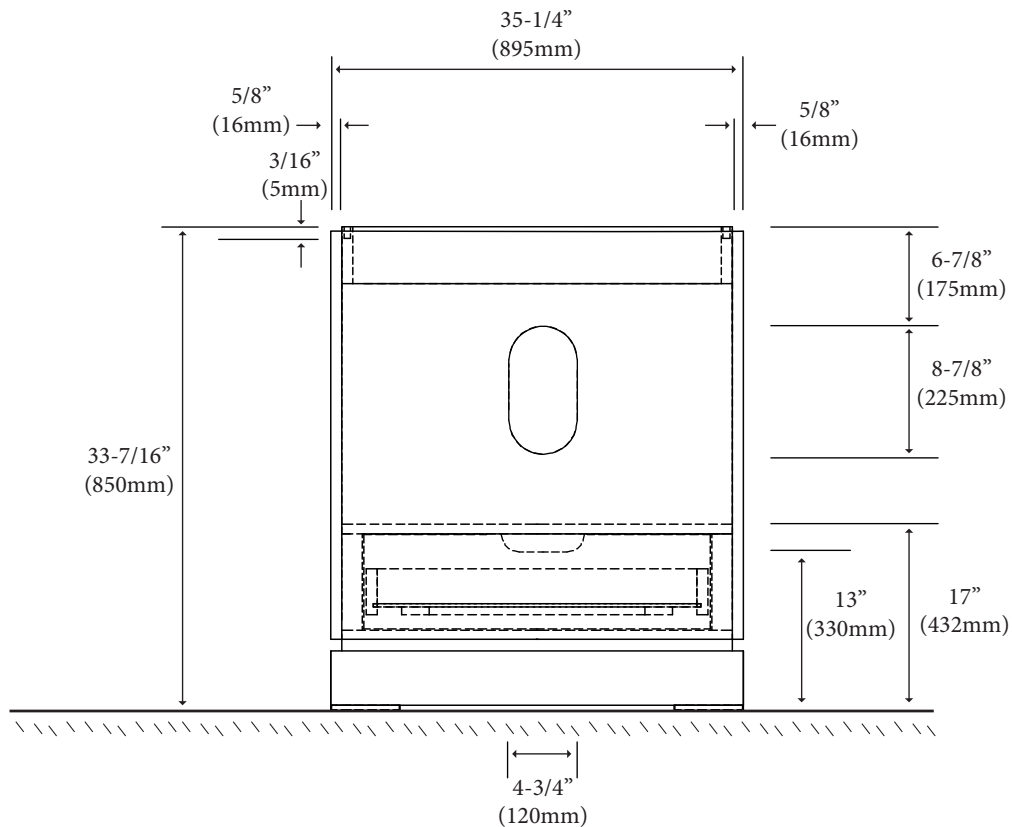

Savona - 36"

Specification & Installation Guide

TOP VIEW

BACK VIEW