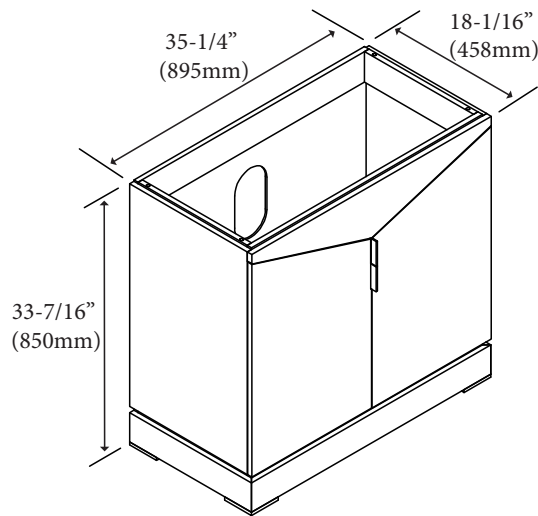

### Features

- Free standing 36" vanity : 33-7/16"(850mm)H x 18-1/16"(458mm)D x 35-1/4" (895mm)W
- Furniture grade plywood layered with solid wood veneer and protected with several coats of polyurethane.
- Matching finish inside out
- Two soft-close doors
- Interior bottom drawer with full extension soft-close European hardware
- Handles and legs: Polished chrome finish (Stainless steel finish optional)

### Package Dimension

38" x 23" x 36"

### Gross Weight

91 lbs / 41.36 kgs