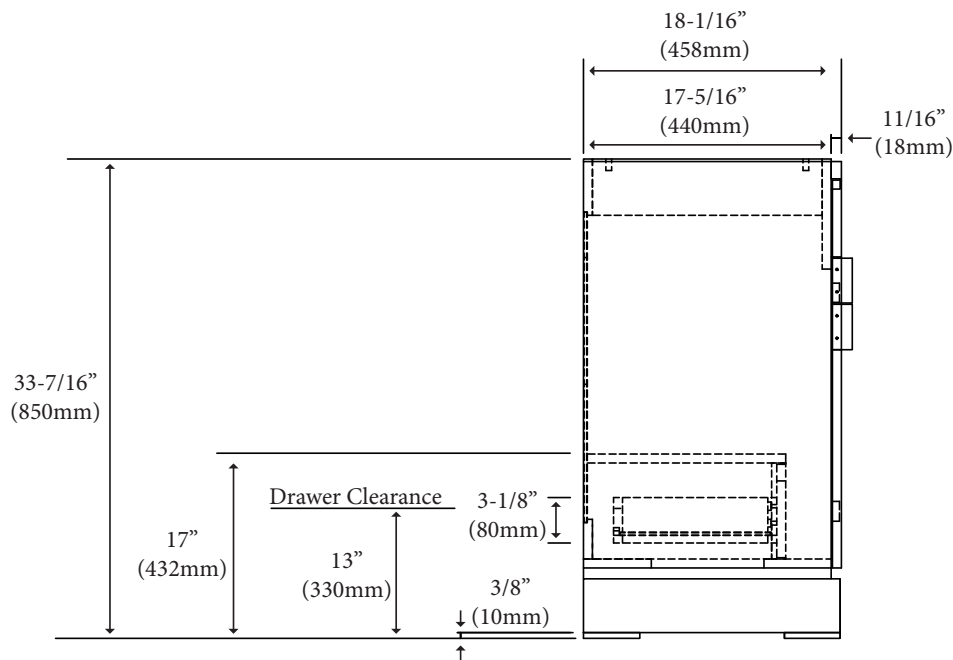

Savona - 36"

Specification & Installation Guide

Features

- Free standing 36" vanity : 33-7/16"(850mm)H x 18-1/16"(458mm)D x 35-1/4" (895mm)W
- Furniture grade plywood layered with solid wood veneer and protected with several coats of polyurethane.
- Matching finish inside out
- Two soft-close doors
- Interior bottom drawer with full extension soft-close European hardware
- Handles and legs: Polished chrome finish (Stainless steel finish optional)

Finishes

- Glossy White (GW)
- Walnut (WA)

Top/Basin options

- White or soft Grey Quartzstone™ top & white under mount ceramic basin
- Glossy White X-Stone top/basin
- Ceramic basin
- Tempered glass top/basin
- Glossy or Matte White X-Stone flat top
- Glossy White or Walnut wood countertop

Package Dimension

38" x 23" x 36"

Gross Weight

91 lbs / 41.36 kgs

SIDE VIEW