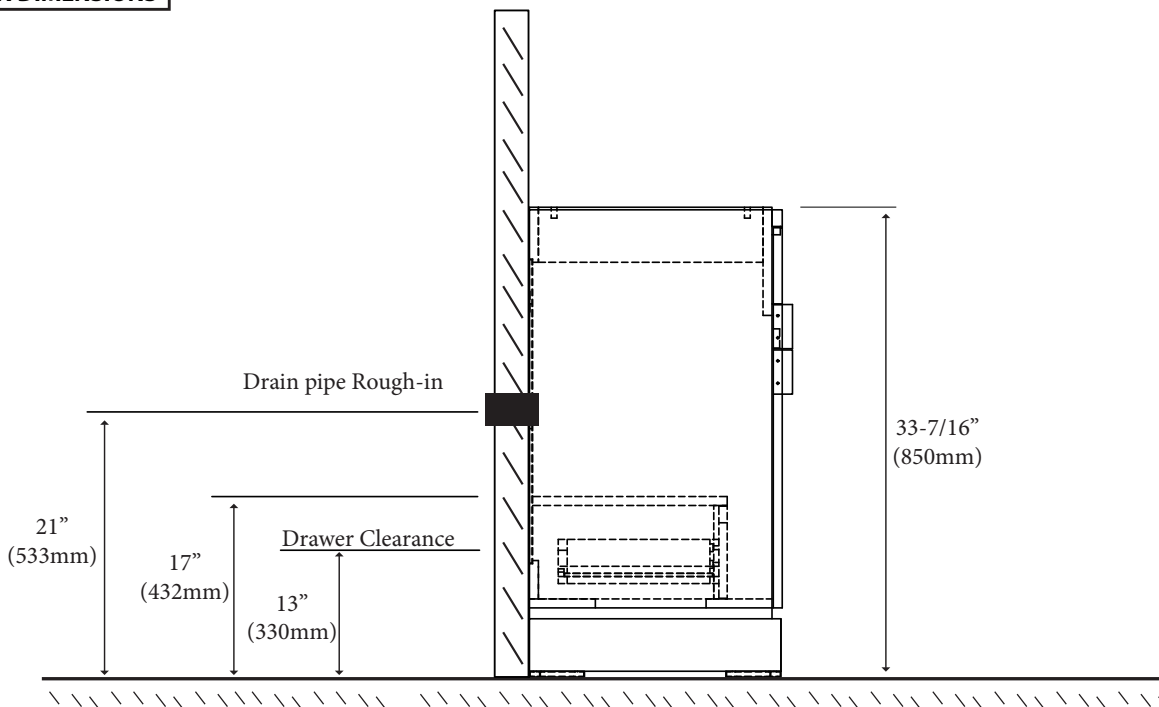

ROUGH-IN DIMENSIONS

For clarification, please contact Madeli Customer Care at (800)-819-6988 or (305)-718-8817 Ext. 1
All dimensions are approximate and subject to standard tolerance. Specifications subject to change without prior notice.