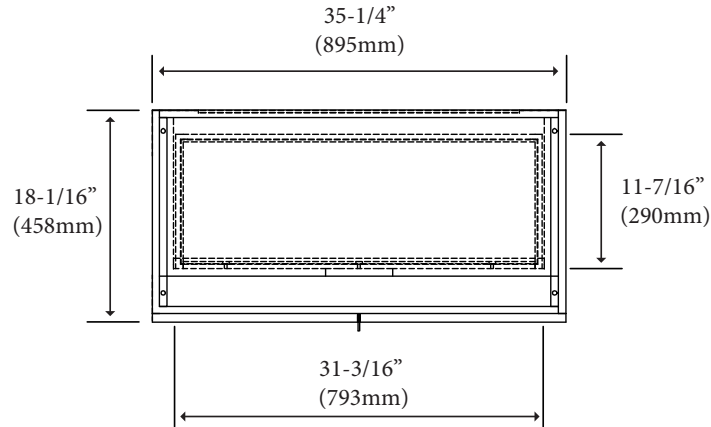

Savona - 36"

Specification & Installation Guide

TOP VIEW