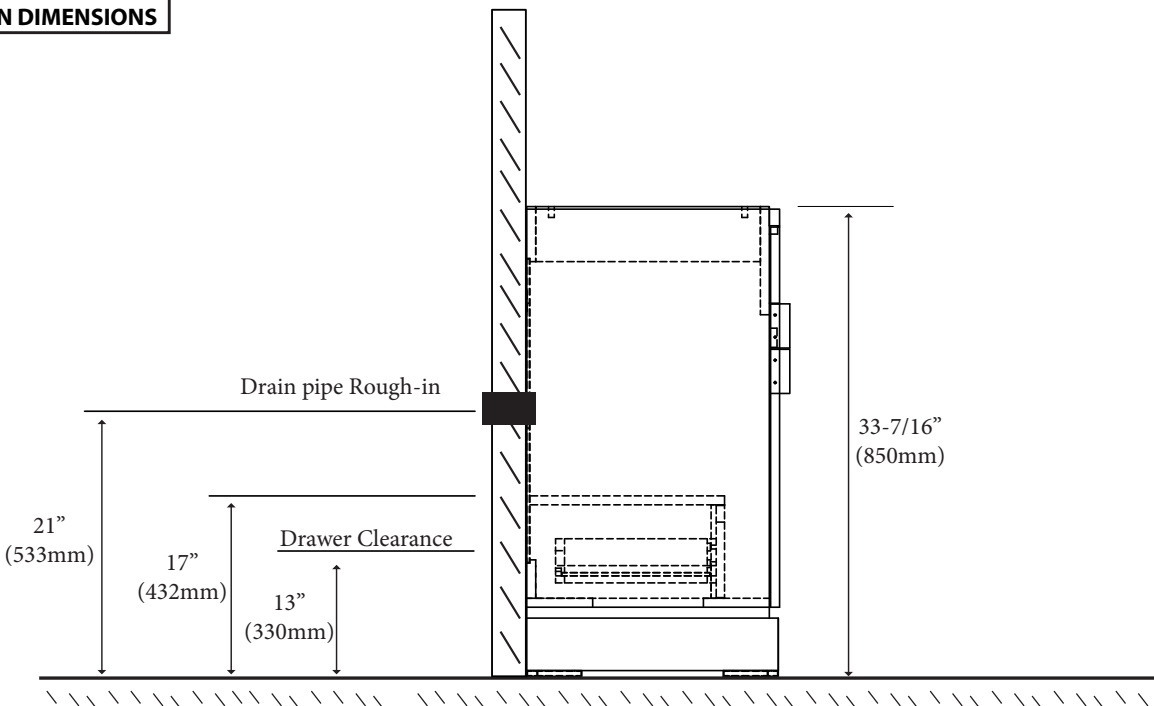

ROUGH-IN DIMENSIONS

For clarification, please contact Madeli Customer Care at (800)-819-6988 or (305)-718-8817 Ext. 1
All dimensions are approximate and subject to standard tolerance. Specifications subject to change without prior notice.