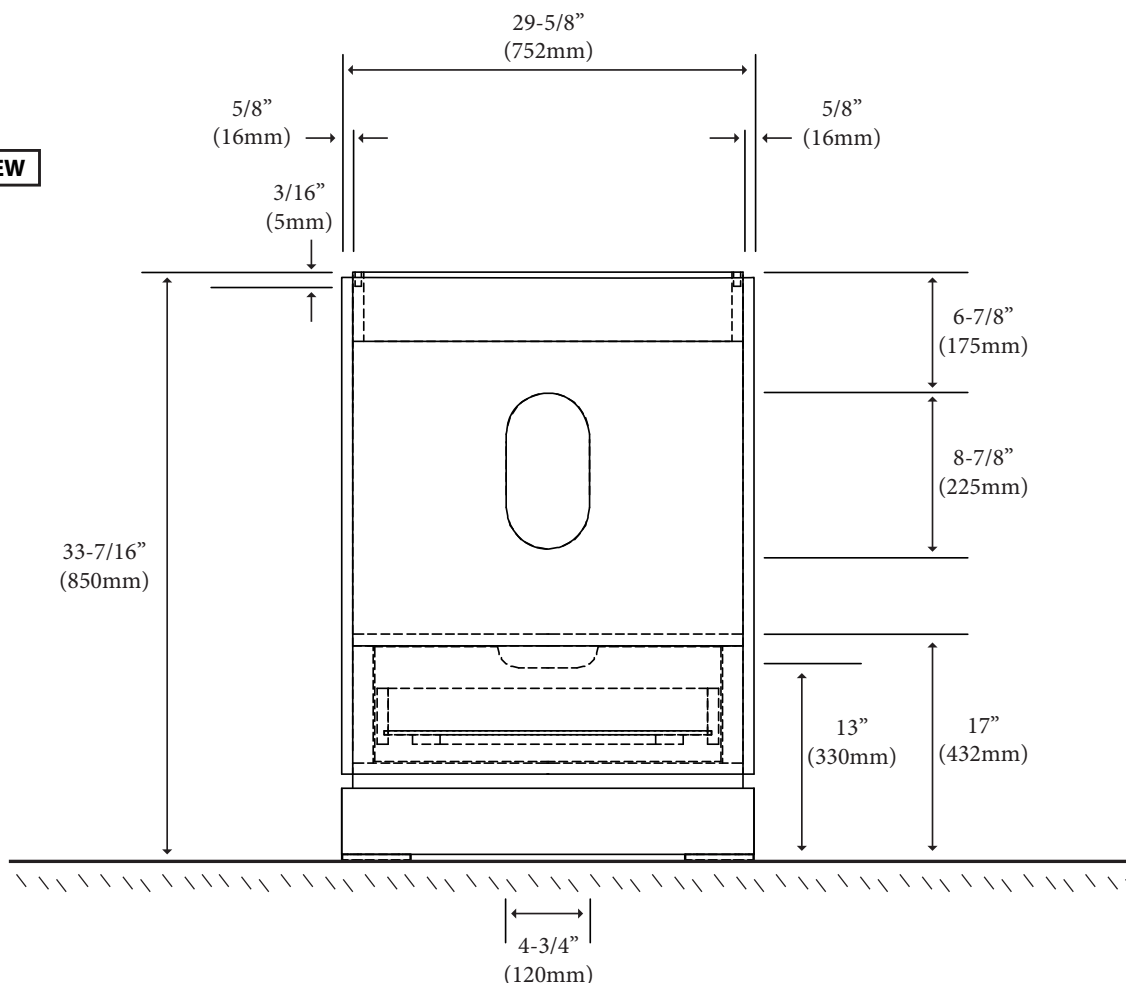

Savona - 30"

Specification & Installation Guide

TOP VIEW

BACK VIEW