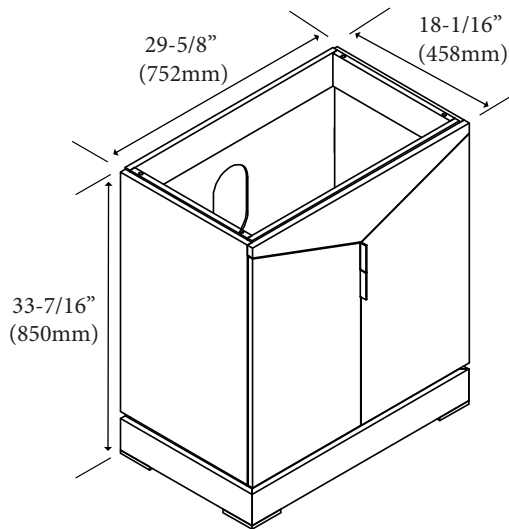

### Features

- Free standing 30" vanity : 33-7/16"(850mm)H x 18-1/16"(458mm)D x 29-5/8" (752mm)W
- Furniture grade plywood layered with solid wood veneer and protected with several coats of polyurethane.
- Matching finish inside out
- Two soft-close doors
- Interior bottom drawer with full extension soft-close European hardware
- Handles and legs: Polished chrome finish (Stainless steel finish optional)

### Package Dimension

32" x 21" x 36"

### Gross Weight

81 lbs / 36.82 kgs