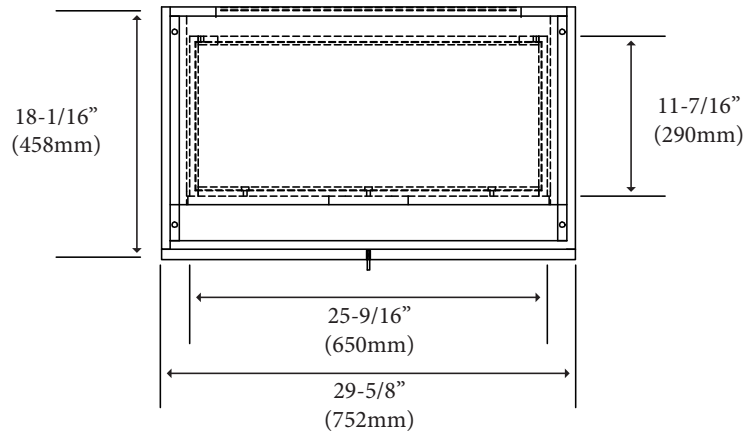

Savona - 30"

Specification & Installation Guide

TOP VIEW