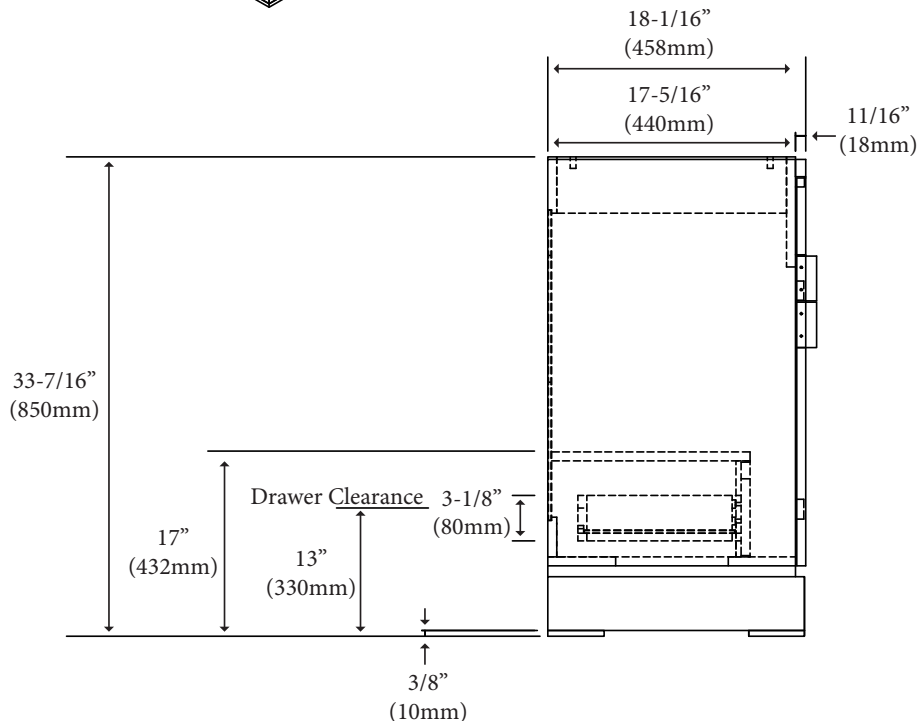

### Features

- Free standing 30" vanity : 33-7/16"(850mm)H x 18-1/16"(458mm)D x 29-5/8" (752mm)W
- Furniture grade plywood layered with solid wood veneer and protected with several coats of polyurethane.
- Matching finish inside out
- Two soft-close doors
- Interior bottom drawer with full extension soft-close European hardware
- Handles and legs: Polished chrome finish (Stainless steel finish optional)

### Package Dimension

32" x 21" x 36"

### Gross Weight

81 lbs / 36.82 kgs

### SIDE VIEW

**For clarification, please contact Madeli Customer Care at (800)-819-6988 or (305)-718-8817 Ext. 1**

All dimensions are approximate and subject to standard tolerance. Specifications subject to change without prior notice.