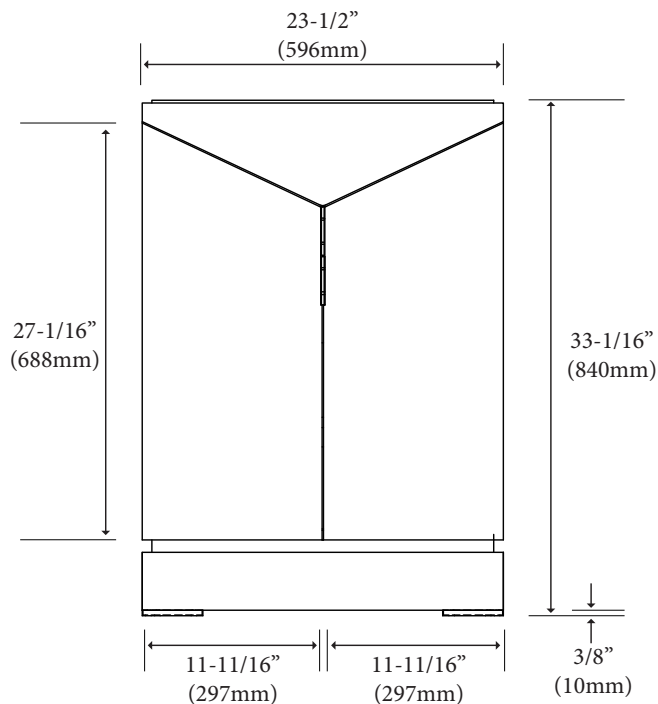

Savona - 24"

Specification & Installation Guide

Features

- Free standing 24" vanity : 33-7/16"(850mm)H x 18-1/16"(458mm)D x 23-1/2" (596mm)W
- Furniture grade plywood layered with solid wood veneer and protected with several coats of polyurethane.
- Matching finish inside out
- Two soft-close doors
- Interior bottom drawer with full extension soft-close European hardware
- Handles and legs: Polished chrome finish (Stainless steel finish optional)

Package Dimension

26" x 21" x 36"

Gross Weight

69 lbs / 31.36 kgs

SIDE VIEW

For clarification, please contact Madeli Customer Care at (800)-819-6988 or (305)-718-8817 Ext. 1

All dimensions are approximate and subject to standard tolerance. Specifications subject to change without prior notice.

Savona - 24"

Specification & Installation Guide

TOP VIEW

BACK VIEW

Savona - 24"

Specification & Installation Guide

FRONT VIEW

ROUGH-IN DIMENSIONS