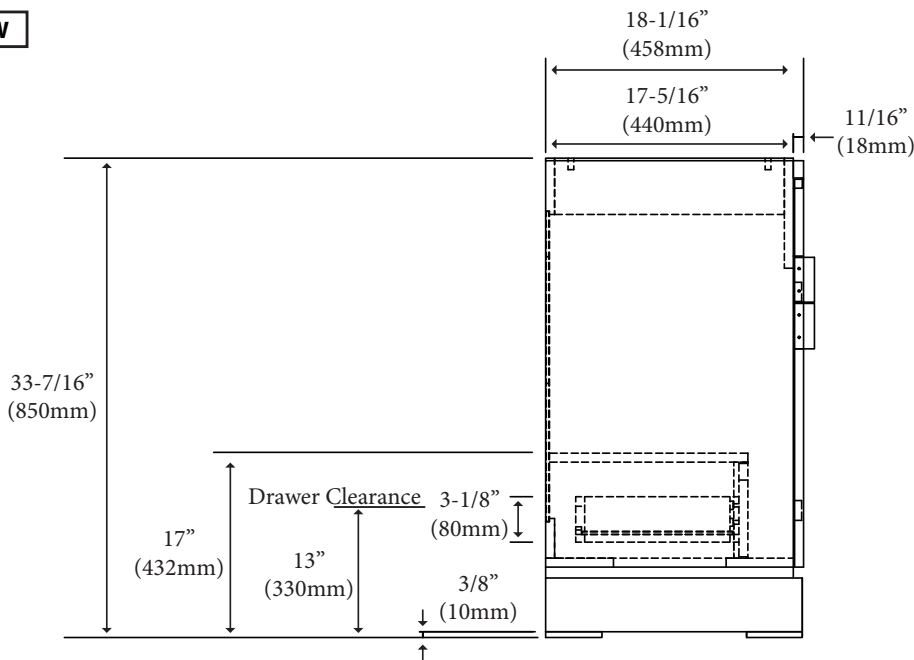

Savona - 24"

Specification & Installation Guide

Features

- Free standing 24" vanity : 33-7/16"(850mm)H x 18-1/16"(458mm)D x 23-1/2" (596mm)W
- Furniture grade plywood layered with solid wood veneer and protected with several coats of polyurethane.
- Matching finish inside out
- Two soft-close doors
- Interior bottom drawer with full extension soft-close European hardware
- Handles and legs: Polished chrome finish (Stainless steel finish optional)

Package Dimension

26" x 21" x 36"

Gross Weight

69 lbs / 31.36 kgs

SIDE VIEW

For clarification, please contact Madeli Customer Care at (800)-819-6988 or (305)-718-8817 Ext. 1

All dimensions are approximate and subject to standard tolerance. Specifications subject to change without prior notice.

Savona - 24"

Specification & Installation Guide

TOP VIEW

BACK VIEW

Savona - 24"

Specification & Installation Guide

FRONT VIEW

ROUGH-IN DIMENSIONS