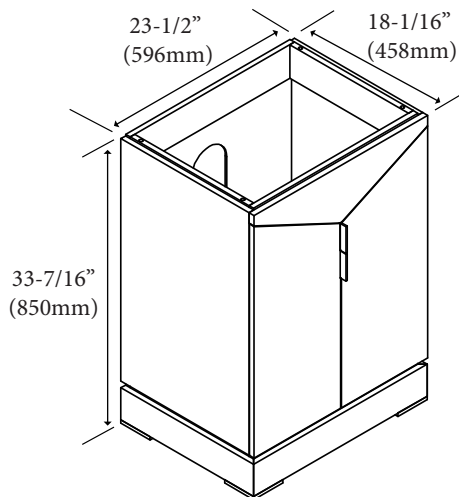

Savona - 24"

Specification & Installation Guide

Features

- Free standing 24" vanity : 33-7/16"(850mm)H x 18-1/16"(458mm)D x 23-1/2" (596mm)W
- Furniture grade plywood layered with solid wood veneer and protected with several coats of polyurethane.
- Matching finish inside out
- Two soft-close doors
- Interior bottom drawer with full extension soft-close European hardware
- Handles and legs: Polished chrome finish (Stainless steel finish optional)

Package Dimension

26" x 21" x 36"

Gross Weight

69 lbs / 31.36 kgs

SIDE VIEW

For clarification, please contact Madeli Customer Care at (800)-819-6988 or (305)-718-8817 Ext. 1

All dimensions are approximate and subject to standard tolerance. Specifications subject to change without prior notice.

Savona - 24"

Specification & Installation Guide

TOP VIEW

BACK VIEW

Savona - 24"

Specification & Installation Guide

FRONT VIEW

ROUGH-IN DIMENSIONS