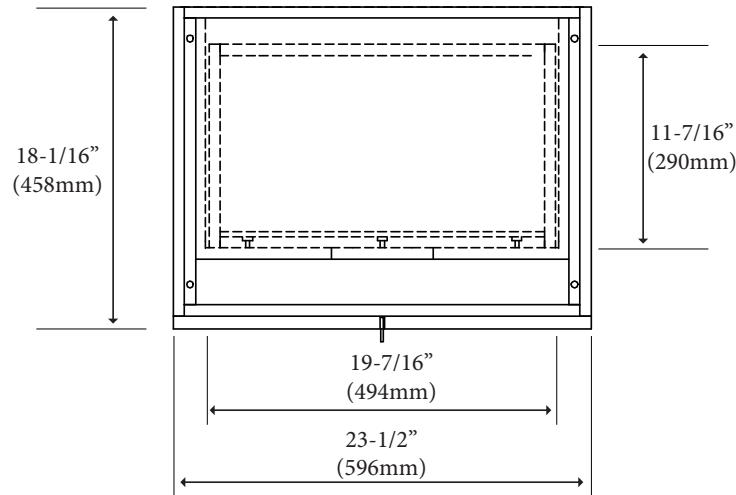

Savona - 24"

Specification & Installation Guide

Features

- Free standing 24" vanity : 33-7/16"(850mm)H x 18-1/16"(458mm)D x 23-1/2" (596mm)W
- Furniture grade plywood layered with solid wood veneer and protected with several coats of polyurethane.
- Matching finish inside out
- Two soft-close doors
- Interior bottom drawer with full extension soft-close European hardware
- Handles and legs: Polished chrome finish (Stainless steel finish optional)

Package Dimension

26" x 21" x 36"

Gross Weight

69 lbs / 31.36 kgs

SIDE VIEW

For clarification, please contact Madeli Customer Care at (800)-819-6988 or (305)-718-8817 Ext. 1

All dimensions are approximate and subject to standard tolerance. Specifications subject to change without prior notice.

Savona - 24"

Specification & Installation Guide

TOP VIEW

BACK VIEW

Savona - 24"

Specification & Installation Guide

FRONT VIEW

ROUGH-IN DIMENSIONS