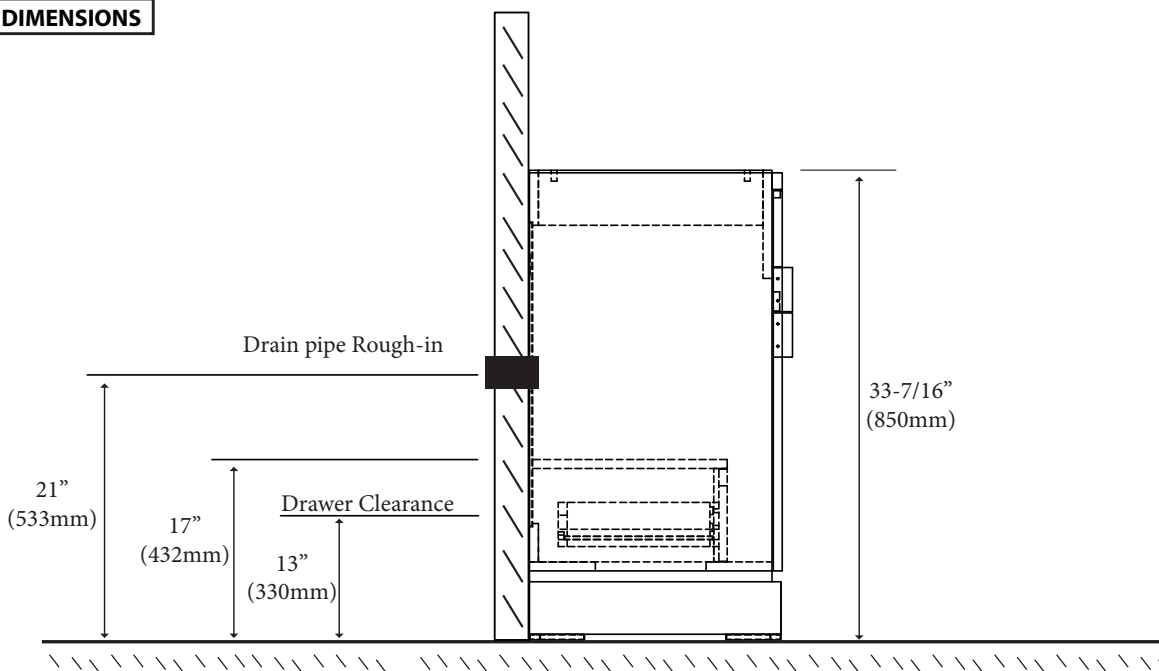

Savona - 24"

Specification & Installation Guide

Features

- Free standing 24" vanity : 33-7/16"(850mm)H x 18-1/16"(458mm)D x 23-1/2" (596mm)W
- Furniture grade plywood layered with solid wood veneer and protected with several coats of polyurethane.
- Matching finish inside out
- Two soft-close doors
- Interior bottom drawer with full extension soft-close European hardware
- Handles and legs: Polished chrome finish (Stainless steel finish optional)

Package Dimension

26" x 21" x 36"

Gross Weight

69 lbs / 31.36 kgs

SIDE VIEW

For clarification, please contact Madeli Customer Care at (800)-819-6988 or (305)-718-8817 Ext. 1

All dimensions are approximate and subject to standard tolerance. Specifications subject to change without prior notice.

Savona - 24"

Specification & Installation Guide

TOP VIEW

BACK VIEW

Savona - 24"

Specification & Installation Guide

FRONT VIEW

ROUGH-IN DIMENSIONS