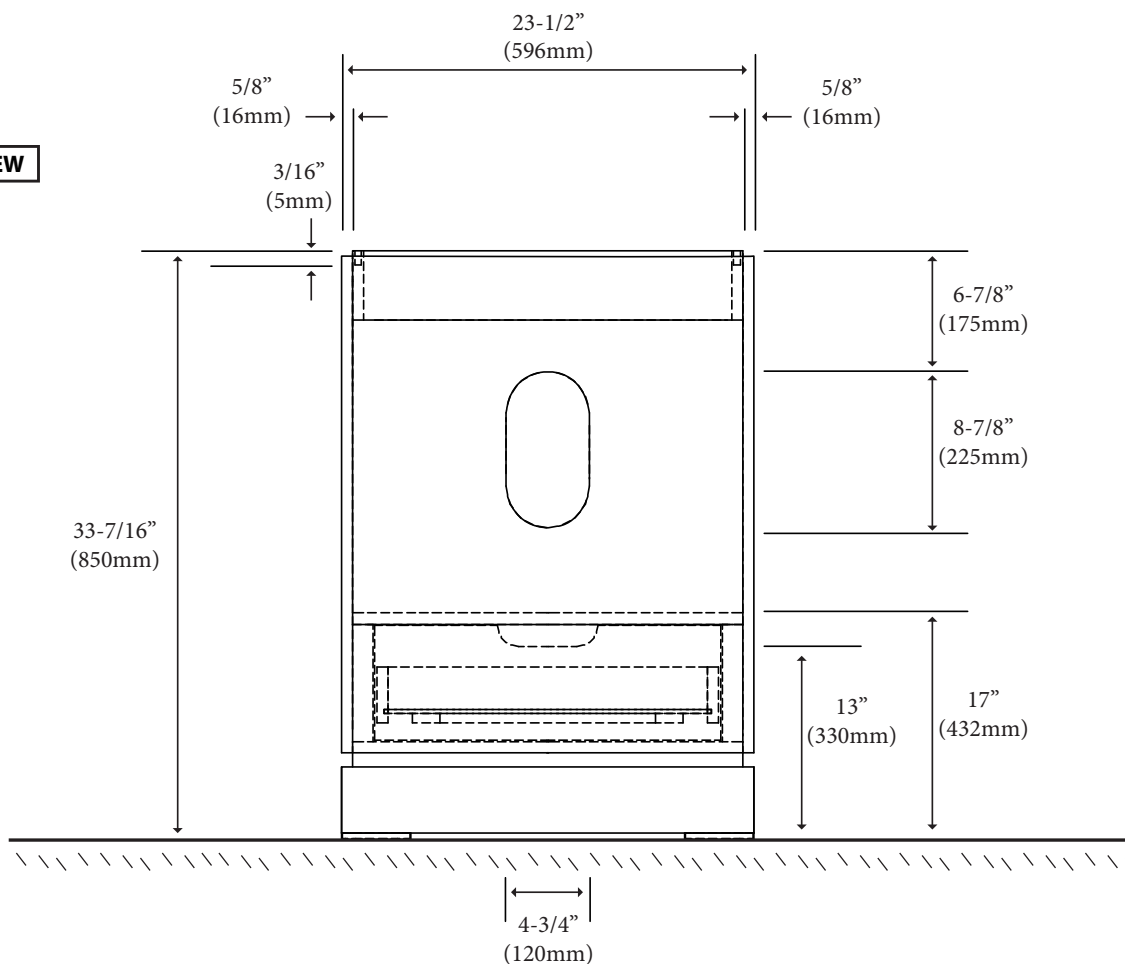

Savona - 24"

Specification & Installation Guide

Features

- Free standing 24" vanity : 33-7/16"(850mm)H x 18-1/16"(458mm)D x 23-1/2" (596mm)W
- Furniture grade plywood layered with solid wood veneer and protected with several coats of polyurethane.
- Matching finish inside out
- Two soft-close doors
- Interior bottom drawer with full extension soft-close European hardware
- Handles and legs: Polished chrome finish (Stainless steel finish optional)

Package Dimension

26" x 21" x 36"

Gross Weight

69 lbs / 31.36 kgs

SIDE VIEW

For clarification, please contact Madeli Customer Care at (800)-819-6988 or (305)-718-8817 Ext. 1

All dimensions are approximate and subject to standard tolerance. Specifications subject to change without prior notice.

Savona - 24"

Specification & Installation Guide

TOP VIEW

BACK VIEW

Savona - 24"

Specification & Installation Guide

FRONT VIEW

ROUGH-IN DIMENSIONS