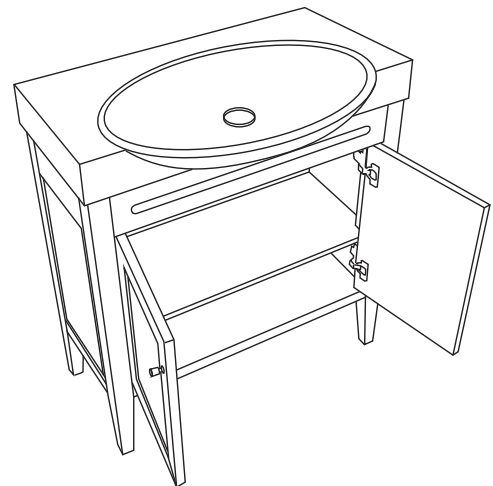

Sanremo - 24"

Specification & Installation Guide

Features

- Free standing 24" vanity : 32-1/4"(820mm)H x 14(355mm)D x 23-13/16" (605mm)W
- Furniture grade plywood layered with solid wood veneer and protected with several coats of polyurethane.
- Matching finish inside out
- Two soft-close doors with European hardware
- Handles: Stainless steel finish (Polished chrome finish optional)

Colors/Finishes

- Matte White (MW)
- Walnut (WA)

Top/Basin options

- Glossy White X-Stone basin

Package Dimension

26" x 17" x 37"

Gross Weight

48 lbs / 21.82 kgs

SIDE VIEW

For clarification, please contact Madeli Customer Care at (800)-819-6988 or (305)-718-8817 Ext. 1

All dimensions are approximate and subject to standard tolerance. Specifications subject to change without prior notice.