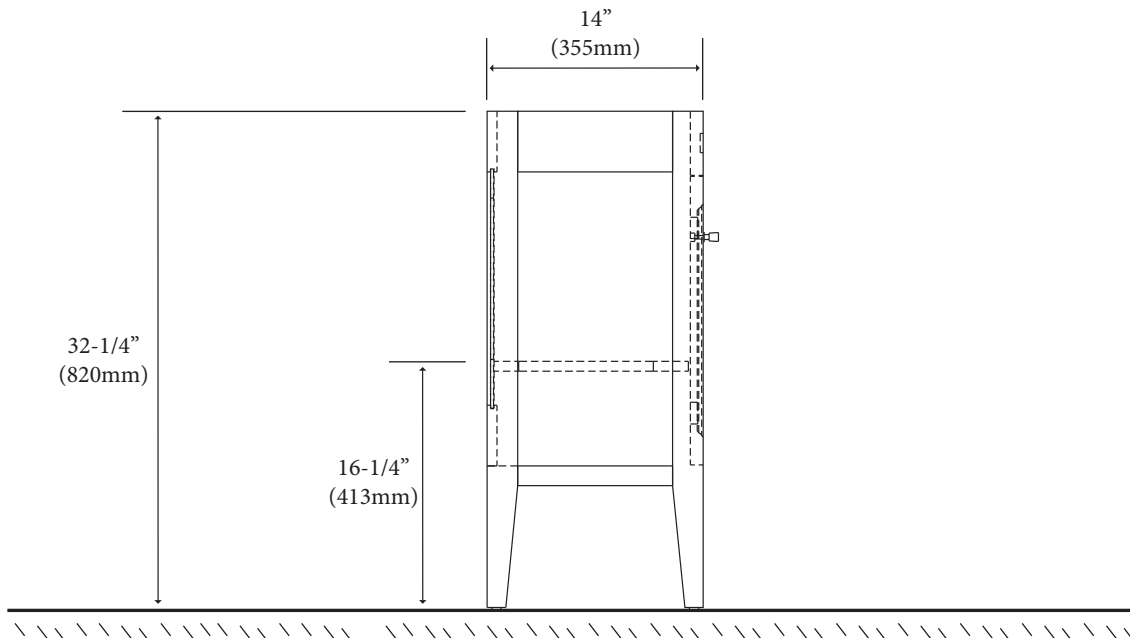

Sanremo - 24"

Specification & Installation Guide

Features

- Free standing 24" vanity : 32-1/4"(820mm)H x 14(355mm)D x 23-13/16" (605mm)W
- Furniture grade plywood layered with solid wood veneer and protected with several coats of polyurethane.
- Matching finish inside out
- Two soft-close doors with European hardware
- Handles: Stainless steel finish (Polished chrome finish optional)

Colors/Finishes

- Matte White (MW)
- Walnut (WA)

Top/Basin options

- Glossy White X-Stone basin

Package Dimension

26" x 17" x 37"

Gross Weight

48 lbs / 21.82 kgs

SIDE VIEW

For clarification, please contact Madeli Customer Care at (800)-819-6988 or (305)-718-8817 Ext. 1

All dimensions are approximate and subject to standard tolerance. Specifications subject to change without prior notice.

Sanremo - 24"

Specification & Installation Guide

TOP VIEW

BACK VIEW

Sanremo - 24"

Specification & Installation Guide

FRONT VIEW

ROUGH-IN DIMENSIONS