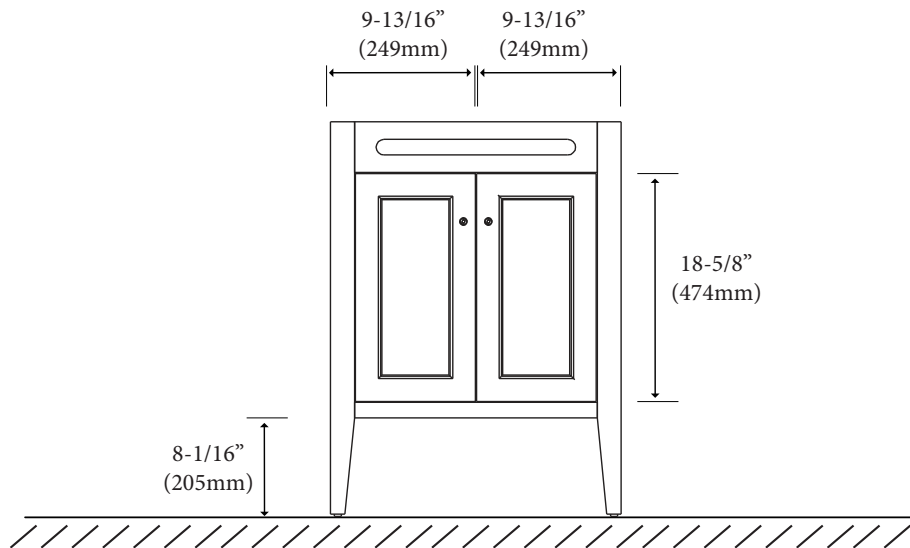

Sanremo - 24"

Specification & Installation Guide

Features

- Free standing 24" vanity : 32-1/4"(820mm)H x 14(355mm)D x 23-13/16" (605mm)W
- Furniture grade plywood layered with solid wood veneer and protected with several coats of polyurethane.
- Matching finish inside out
- Two soft-close doors with European hardware
- Handles: Stainless steel finish (Polished chrome finish optional)

Colors/Finishes

- Matte White (MW)
- Walnut (WA)

Top/Basin options

- Glossy White X-Stone basin

Package Dimension

26" x 17" x 37"

Gross Weight

48 lbs / 21.82 kgs

SIDE VIEW

For clarification, please contact Madeli Customer Care at (800)-819-6988 or (305)-718-8817 Ext. 1

All dimensions are approximate and subject to standard tolerance. Specifications subject to change without prior notice.

Sanremo - 24"

Specification & Installation Guide

TOP VIEW

BACK VIEW

Sanremo - 24"

Specification & Installation Guide

FRONT VIEW

ROUGH-IN DIMENSIONS