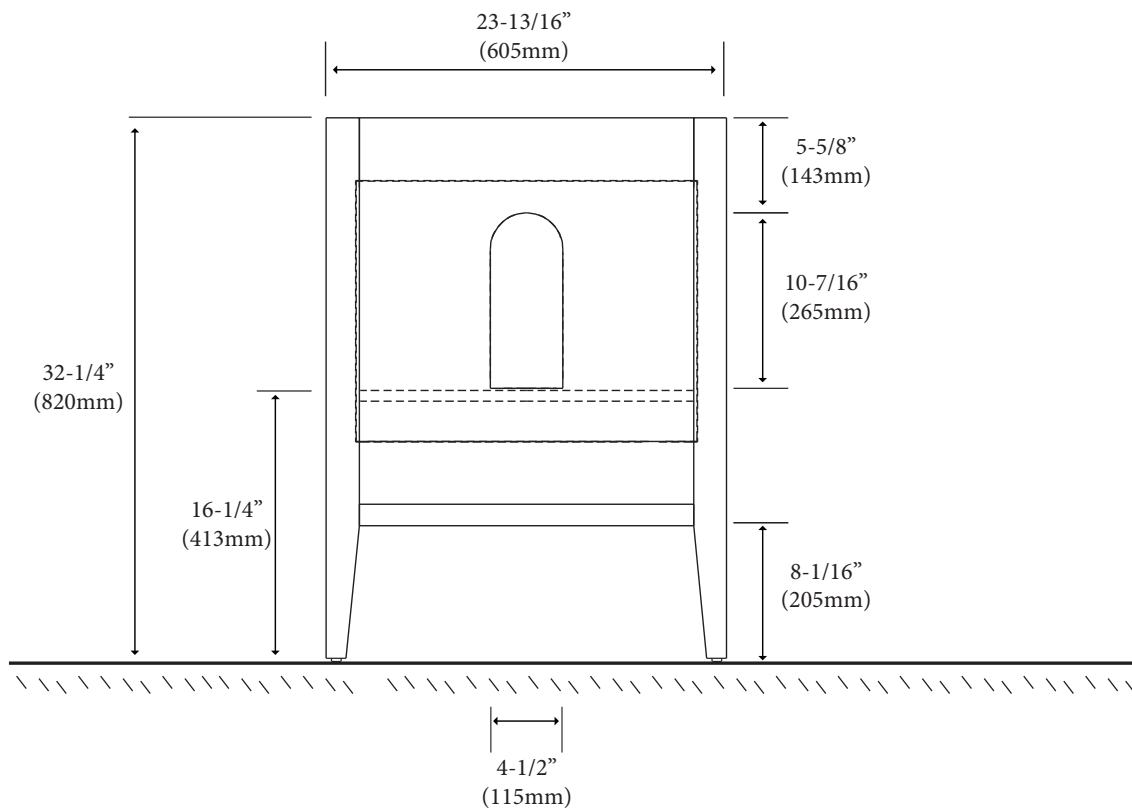

Sanremo - 24"

Specification & Installation Guide

Features

- Free standing 24" vanity : 32-1/4"(820mm)H x 14(355mm)D x 23-13/16" (605mm)W
- Furniture grade plywood layered with solid wood veneer and protected with several coats of polyurethane.
- Matching finish inside out
- Two soft-close doors with European hardware
- Handles: Stainless steel finish (Polished chrome finish optional)

Colors/Finishes

- Matte White (MW)
- Walnut (WA)

Top/Basin options

- Glossy White X-Stone basin

Package Dimension

26" x 17" x 37"

Gross Weight

48 lbs / 21.82 kgs

SIDE VIEW

For clarification, please contact Madeli Customer Care at (800)-819-6988 or (305)-718-8817 Ext. 1

All dimensions are approximate and subject to standard tolerance. Specifications subject to change without prior notice.

Sanremo - 24"

Specification & Installation Guide

TOP VIEW

BACK VIEW

Sanremo - 24"

Specification & Installation Guide

FRONT VIEW

ROUGH-IN DIMENSIONS