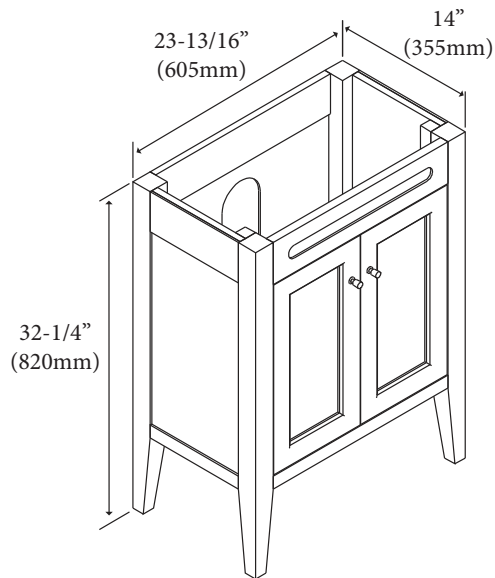

Sanremo - 24"

Specification & Installation Guide

Features

- Free standing 24" vanity : 32-1/4"(820mm)H x 14(355mm)D x 23-13/16" (605mm)W
- Furniture grade plywood layered with solid wood veneer and protected with several coats of polyurethane.
- Matching finish inside out
- Two soft-close doors with European hardware
- Handles: Stainless steel finish (Polished chrome finish optional)

Colors/Finishes

- Matte White (MW)
- Walnut (WA)

Top/Basin options

- Glossy White X-Stone basin

Package Dimension

26" x 17" x 37"

Gross Weight

48 lbs / 21.82 kgs

SIDE VIEW

For clarification, please contact Madeli Customer Care at (800)-819-6988 or (305)-718-8817 Ext. 1

All dimensions are approximate and subject to standard tolerance. Specifications subject to change without prior notice.

Sanremo - 24"

Specification & Installation Guide

TOP VIEW

BACK VIEW

Sanremo - 24"

Specification & Installation Guide

FRONT VIEW

ROUGH-IN DIMENSIONS