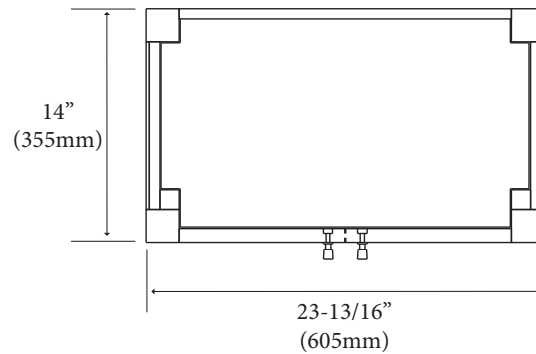

Sanremo - 24"

Specification & Installation Guide

Features

- Free standing 24" vanity : 32-1/4"(820mm)H x 14(355mm)D x 23-13/16" (605mm)W
- Furniture grade plywood layered with solid wood veneer and protected with several coats of polyurethane.
- Matching finish inside out
- Two soft-close doors with European hardware
- Handles: Stainless steel finish (Polished chrome finish optional)

Colors/Finishes

- Matte White (MW)
- Walnut (WA)

Top/Basin options

- Glossy White X-Stone basin

Package Dimension

26" x 17" x 37"

Gross Weight

48 lbs / 21.82 kgs

SIDE VIEW

For clarification, please contact Madeli Customer Care at (800)-819-6988 or (305)-718-8817 Ext. 1

All dimensions are approximate and subject to standard tolerance. Specifications subject to change without prior notice.

Sanremo - 24"

Specification & Installation Guide

TOP VIEW

BACK VIEW

Sanremo - 24"

Specification & Installation Guide

FRONT VIEW

ROUGH-IN DIMENSIONS