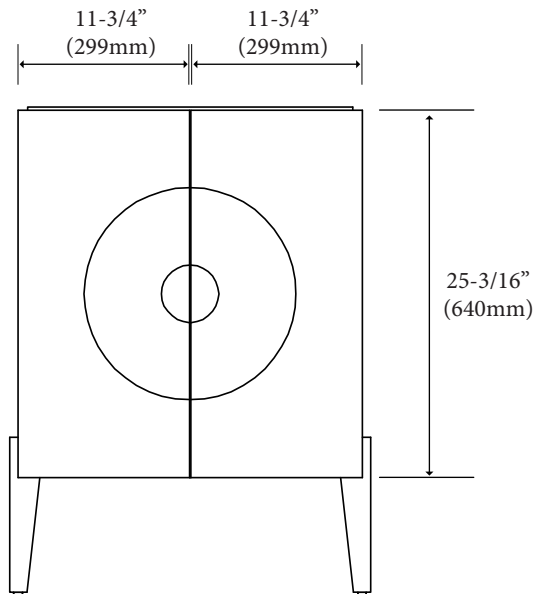

Genova - 24"

Specification & Installation Guide

Features

- Free standing 24" vanity : 33-7/16"(850mm)H x 18-1/16"(458mm)D x 23-5/8" (600mm)W
- Furniture grade plywood layered with solid wood veneer and protected with several coats of polyurethane.
- Matching finish inside out
- Two soft-close doors
- Interior bottom drawer with full extension soft-close European hardware
- Handles: Polished chrome finish (Stainless steel finish optional)

Package Dimension

27" x 21" x 36"

Gross Weight

63 lbs / 28 kgs

SIDE VIEW

For clarification, please contact Madeli Customer Care at (800)-819-6988 or (305)-718-8817 Ext. 1

All dimensions are approximate and subject to standard tolerance. Specifications subject to change without prior notice.

Genova - 24"

Specification & Installation Guide

TOP VIEW

BACK VIEW

Genova - 24"

Specification & Installation Guide

FRONT VIEW

ROUGH-IN DIMENSIONS