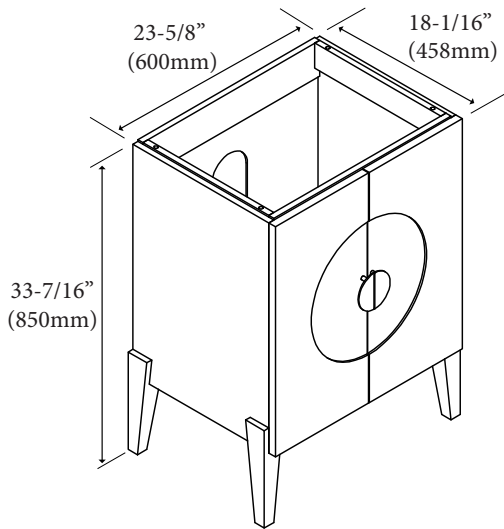

Genova - 24"

Specification & Installation Guide

Features

- Free standing 24" vanity : 33-7/16"(850mm)H x 18-1/16"(458mm)D x 23-5/8" (600mm)W
- Furniture grade plywood layered with solid wood veneer and protected with several coats of polyurethane.
- Matching finish inside out
- Two soft-close doors
- Interior bottom drawer with full extension soft-close European hardware
- Handles: Polished chrome finish (Stainless steel finish optional)

Package Dimension

27" x 21" x 36"

Gross Weight

63 lbs / 28 kgs

SIDE VIEW

For clarification, please contact Madeli Customer Care at (800)-819-6988 or (305)-718-8817 Ext. 1

All dimensions are approximate and subject to standard tolerance. Specifications subject to change without prior notice.

Genova - 24"

Specification & Installation Guide

TOP VIEW

BACK VIEW

Genova - 24"

Specification & Installation Guide

FRONT VIEW

ROUGH-IN DIMENSIONS