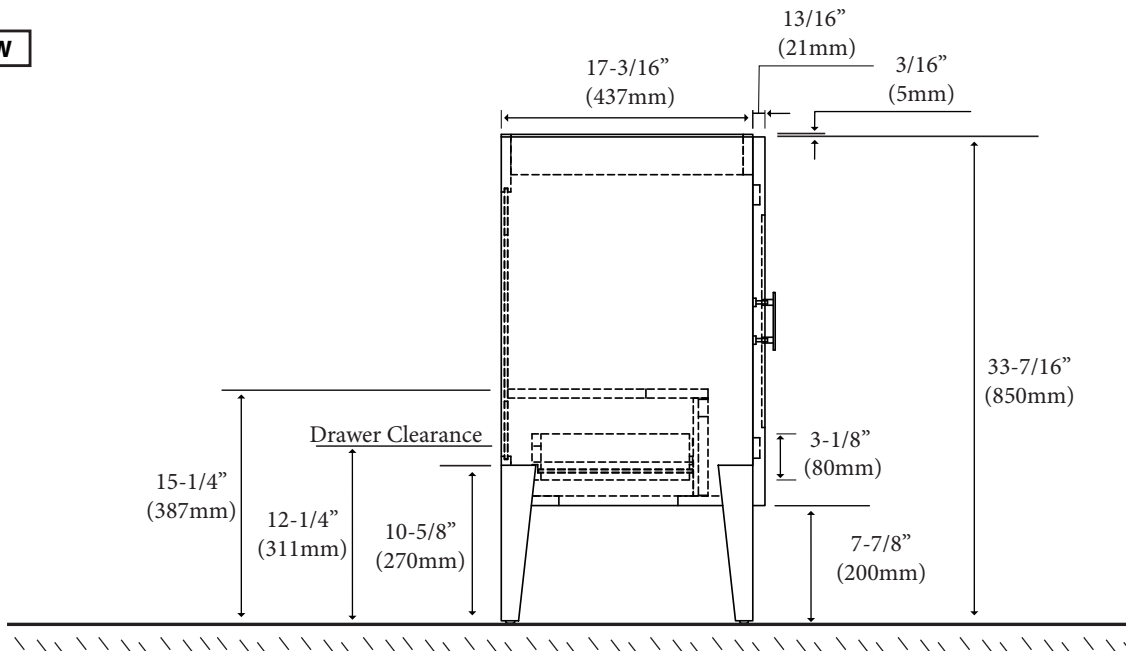

Genova - 24"

Specification & Installation Guide

Features

- Free standing 24" vanity : 33-7/16"(850mm)H x 18-1/16"(458mm)D x 23-5/8" (600mm)W
- Furniture grade plywood layered with solid wood veneer and protected with several coats of polyurethane.
- Matching finish inside out
- Two soft-close doors
- Interior bottom drawer with full extension soft-close European hardware
- Handles: Polished chrome finish (Stainless steel finish optional)

Package Dimension

27" x 21" x 36"

Gross Weight

63 lbs / 28 kgs

SIDE VIEW

For clarification, please contact Madeli Customer Care at (800)-819-6988 or (305)-718-8817 Ext. 1

All dimensions are approximate and subject to standard tolerance. Specifications subject to change without prior notice.

Genova - 24"

Specification & Installation Guide

TOP VIEW

BACK VIEW

Genova - 24"

Specification & Installation Guide

FRONT VIEW

ROUGH-IN DIMENSIONS