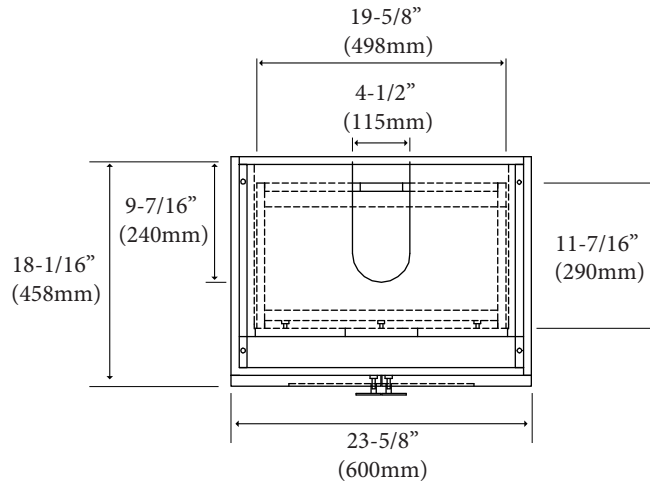

Genova - 24"

Specification & Installation Guide

Features

- Free standing 24" vanity : 33-7/16"(850mm)H x 18-1/16"(458mm)D x 23-5/8" (600mm)W
- Furniture grade plywood layered with solid wood veneer and protected with several coats of polyurethane.
- Matching finish inside out
- Two soft-close doors
- Interior bottom drawer with full extension soft-close European hardware
- Handles: Polished chrome finish (Stainless steel finish optional)

Package Dimension

27" x 21" x 36"

Gross Weight

63 lbs / 28 kgs

SIDE VIEW

For clarification, please contact Madeli Customer Care at (800)-819-6988 or (305)-718-8817 Ext. 1

All dimensions are approximate and subject to standard tolerance. Specifications subject to change without prior notice.

Genova - 24"

Specification & Installation Guide

TOP VIEW

BACK VIEW

Genova - 24"

Specification & Installation Guide

FRONT VIEW

ROUGH-IN DIMENSIONS