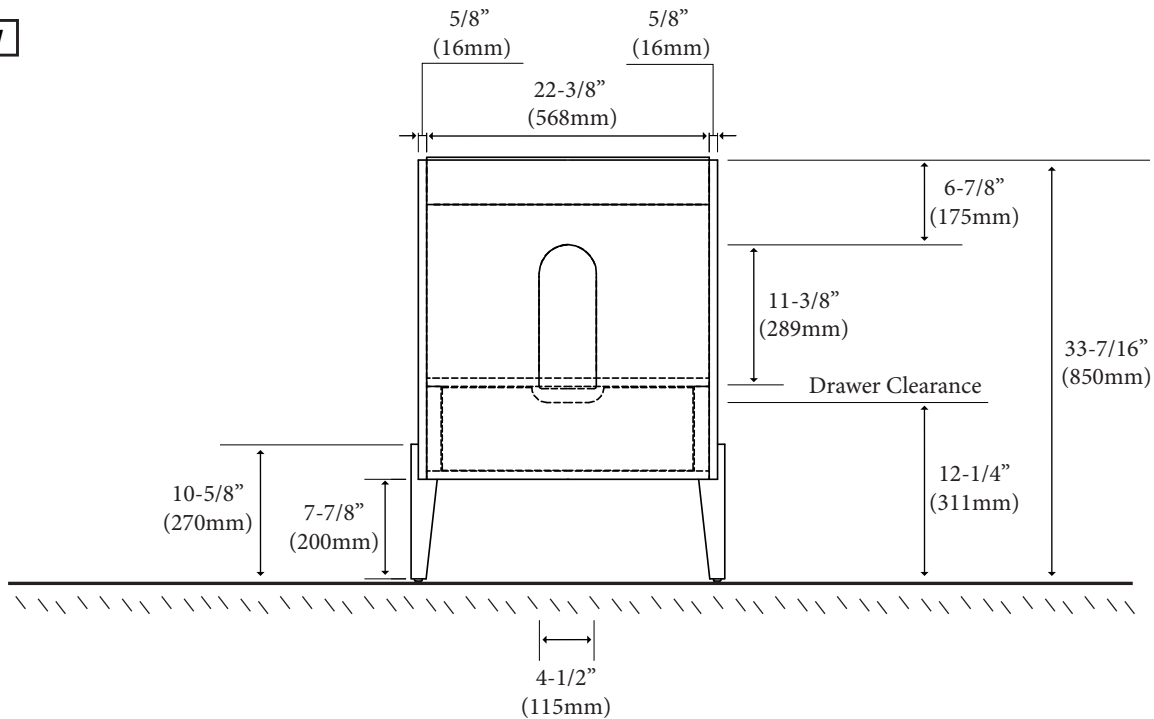

Genova - 24"

Specification & Installation Guide

Features

- Free standing 24" vanity : 33-7/16"(850mm)H x 18-1/16"(458mm)D x 23-5/8" (600mm)W
- Furniture grade plywood layered with solid wood veneer and protected with several coats of polyurethane.
- Matching finish inside out
- Two soft-close doors
- Interior bottom drawer with full extension soft-close European hardware
- Handles: Polished chrome finish (Stainless steel finish optional)

Package Dimension

27" x 21" x 36"

Gross Weight

63 lbs / 28 kgs

SIDE VIEW

For clarification, please contact Madeli Customer Care at (800)-819-6988 or (305)-718-8817 Ext. 1

All dimensions are approximate and subject to standard tolerance. Specifications subject to change without prior notice.

Genova - 24"

Specification & Installation Guide

TOP VIEW

BACK VIEW

Genova - 24"

Specification & Installation Guide

FRONT VIEW

ROUGH-IN DIMENSIONS