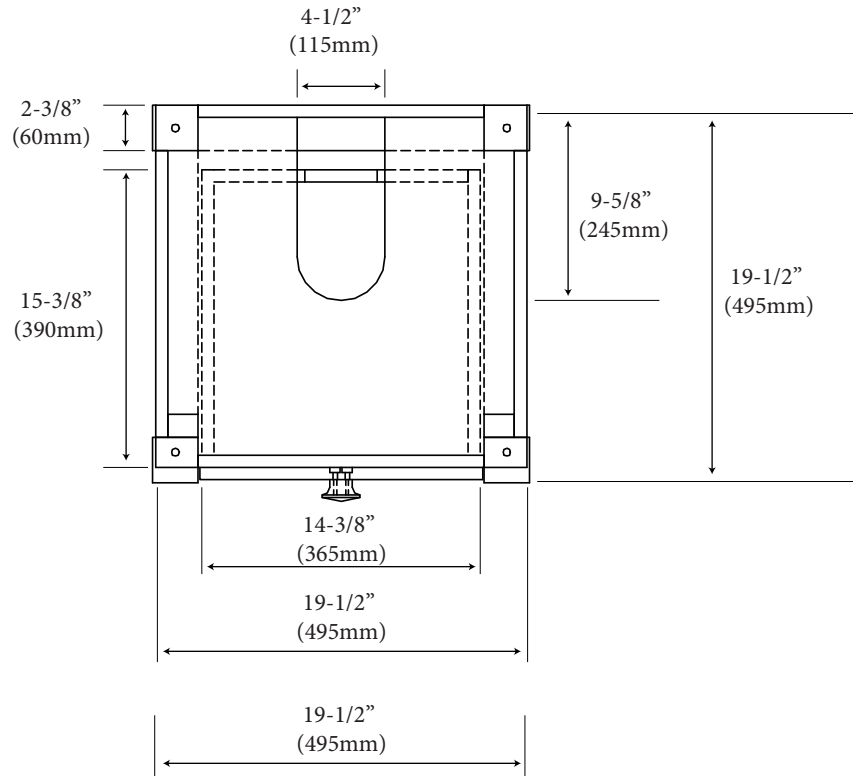

Andora - 20"

Specification & Installation Guide

Features

- Free standing 20" vanity : 33-1/16"(840mm)H x 19-1/2"(495mm)D x 19-1/2"(495mm)W
- Furniture grade plywood layered with solid wood veneer and protected with several coats of polyurethane.
- Matching finish inside out
- One soft-close door
- Bottom drawer with full extension soft-close European hardware
- Handle: Polished chrome finish

Finishes

- Glossy White (GW)
- Walnut (WA)

Top/Basin option

- Ceramic basin: CB-7120-WH

Package Dimension

23" x 23" x 36"

Gross Weight

61 lbs / 27.73 kgs

SIDE VIEW

For clarification, please contact Madeli Customer Care at (800)-819-6988 or (305)-718-8817 Ext. 1

All dimensions are approximate and subject to standard tolerance. Specifications subject to change without prior notice.

Andora - 20"

Specification & Installation Guide

TOP VIEW

BACK VIEW

Andora - 20"

Specification & Installation Guide

FRONT VIEW

ROUGH-IN DIMENSIONS