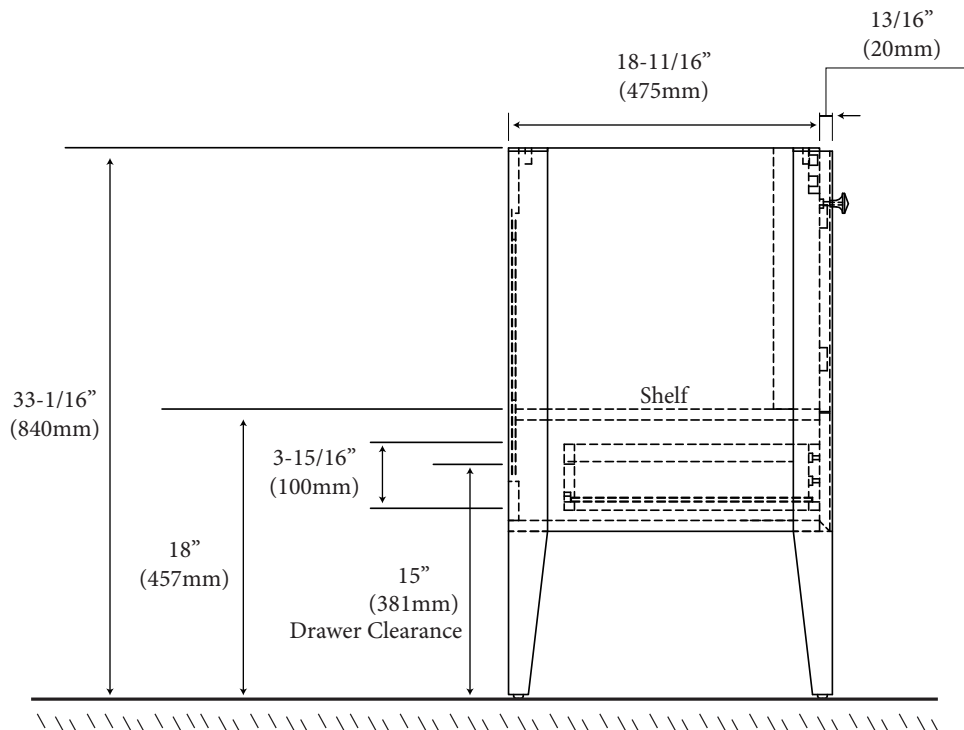

Andora - 20"

Specification & Installation Guide

Features

- Free standing 20" vanity : 33-1/16"(840mm)H x 19-1/2"(495mm)D x 19-1/2"(495mm)W
- Furniture grade plywood layered with solid wood veneer and protected with several coats of polyurethane.
- Matching finish inside out
- One soft-close door
- Bottom drawer with full extension soft-close European hardware
- Handle: Polished chrome finish

Finishes

- Glossy White (GW)
- Walnut (WA)

Top/Basin option

- Ceramic basin: CB-7120-WH

Package Dimension

23" x 23" x 36"

Gross Weight

61 lbs / 27.73 kgs

SIDE VIEW

For clarification, please contact Madeli Customer Care at (800)-819-6988 or (305)-718-8817 Ext. 1

All dimensions are approximate and subject to standard tolerance. Specifications subject to change without prior notice.

Andora - 20"

Specification & Installation Guide

TOP VIEW

BACK VIEW

Andora - 20"

Specification & Installation Guide

FRONT VIEW

ROUGH-IN DIMENSIONS