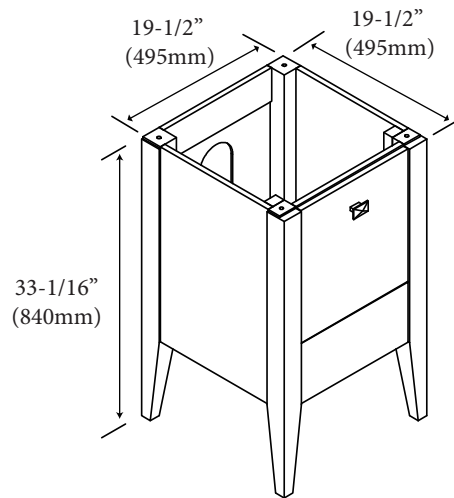

Andora - 20"

Specification & Installation Guide

Features

- Free standing 20" vanity : 33-1/16"(840mm)H x 19-1/2"(495mm)D x 19-1/2"(495mm)W
- Furniture grade plywood layered with solid wood veneer and protected with several coats of polyurethane.
- Matching finish inside out
- One soft-close door
- Bottom drawer with full extension soft-close European hardware
- Handle: Polished chrome finish

Finishes

- Glossy White (GW)
- Walnut (WA)

Top/Basin option

- Ceramic basin: CB-7120-WH

Package Dimension

23" x 23" x 36"

Gross Weight

61 lbs / 27.73 kgs

SIDE VIEW

For clarification, please contact Madeli Customer Care at (800)-819-6988 or (305)-718-8817 Ext. 1

All dimensions are approximate and subject to standard tolerance. Specifications subject to change without prior notice.

Andora - 20"

Specification & Installation Guide

TOP VIEW

BACK VIEW

Andora - 20"

Specification & Installation Guide

FRONT VIEW

ROUGH-IN DIMENSIONS