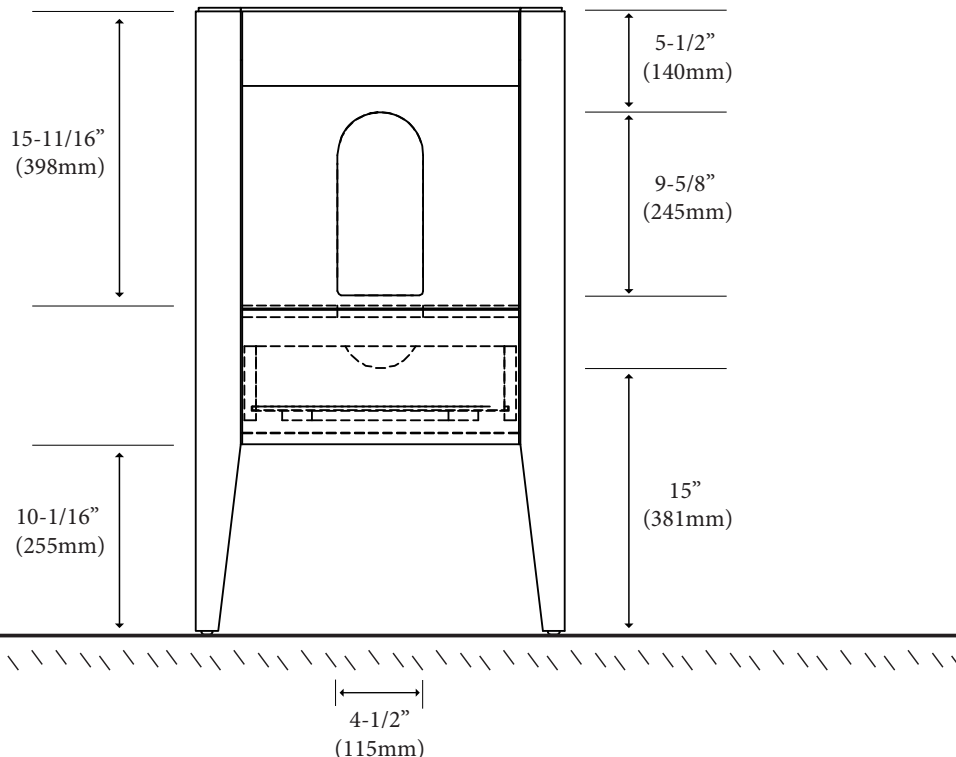

Andora - 20"

Specification & Installation Guide

Features

- Free standing 20" vanity : 33-1/16"(840mm)H x 19-1/2"(495mm)D x 19-1/2"(495mm)W
- Furniture grade plywood layered with solid wood veneer and protected with several coats of polyurethane.
- Matching finish inside out
- One soft-close door
- Bottom drawer with full extension soft-close European hardware
- Handle: Polished chrome finish

Finishes

- Glossy White (GW)
- Walnut (WA)

Top/Basin option

- Ceramic basin: CB-7120-WH

Package Dimension

23" x 23" x 36"

Gross Weight

61 lbs / 27.73 kgs

SIDE VIEW

For clarification, please contact Madeli Customer Care at (800)-819-6988 or (305)-718-8817 Ext. 1

All dimensions are approximate and subject to standard tolerance. Specifications subject to change without prior notice.

Andora - 20"

Specification & Installation Guide

TOP VIEW

BACK VIEW

Andora - 20"

Specification & Installation Guide

FRONT VIEW

ROUGH-IN DIMENSIONS