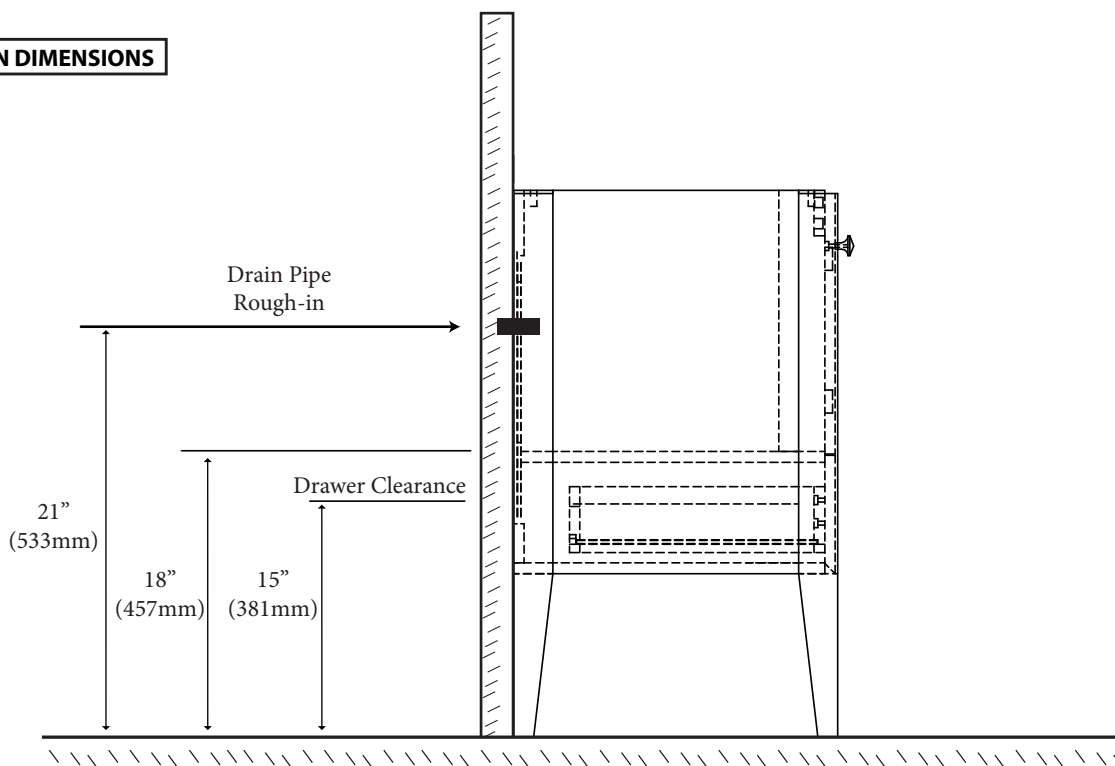

Andora - 20"

Specification & Installation Guide

Features

- Free standing 20" vanity : 33-1/16"(840mm)H x 19-1/2"(495mm)D x 19-1/2"(495mm)W
- Furniture grade plywood layered with solid wood veneer and protected with several coats of polyurethane.
- Matching finish inside out
- One soft-close door
- Bottom drawer with full extension soft-close European hardware
- Handle: Polished chrome finish

Finishes

- Glossy White (GW)
- Walnut (WA)

Top/Basin option

- Ceramic basin: CB-7120-WH

Package Dimension

23" x 23" x 36"

Gross Weight

61 lbs / 27.73 kgs

SIDE VIEW

For clarification, please contact Madeli Customer Care at (800)-819-6988 or (305)-718-8817 Ext. 1

All dimensions are approximate and subject to standard tolerance. Specifications subject to change without prior notice.

Andora - 20"

Specification & Installation Guide

TOP VIEW

BACK VIEW

Andora - 20"

Specification & Installation Guide

FRONT VIEW

ROUGH-IN DIMENSIONS