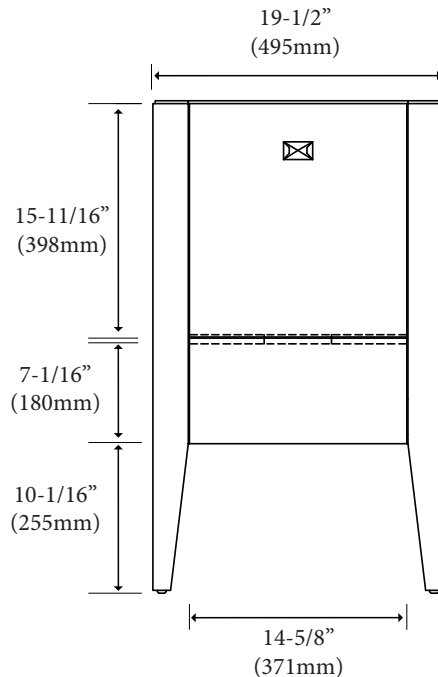

Andora - 20"

Specification & Installation Guide

Features

- Free standing 20" vanity : 33-1/16"(840mm)H x 19-1/2"(495mm)D x 19-1/2"(495mm)W
- Furniture grade plywood layered with solid wood veneer and protected with several coats of polyurethane.
- Matching finish inside out
- One soft-close door
- Bottom drawer with full extension soft-close European hardware
- Handle: Polished chrome finish

Finishes

- Glossy White (GW)
- Walnut (WA)

Top/Basin option

- Ceramic basin: CB-7120-WH

Package Dimension

23" x 23" x 36"

Gross Weight

61 lbs / 27.73 kgs

SIDE VIEW

For clarification, please contact Madeli Customer Care at (800)-819-6988 or (305)-718-8817 Ext. 1

All dimensions are approximate and subject to standard tolerance. Specifications subject to change without prior notice.

Andora - 20"

Specification & Installation Guide

TOP VIEW

BACK VIEW

Andora - 20"

Specification & Installation Guide

FRONT VIEW

ROUGH-IN DIMENSIONS